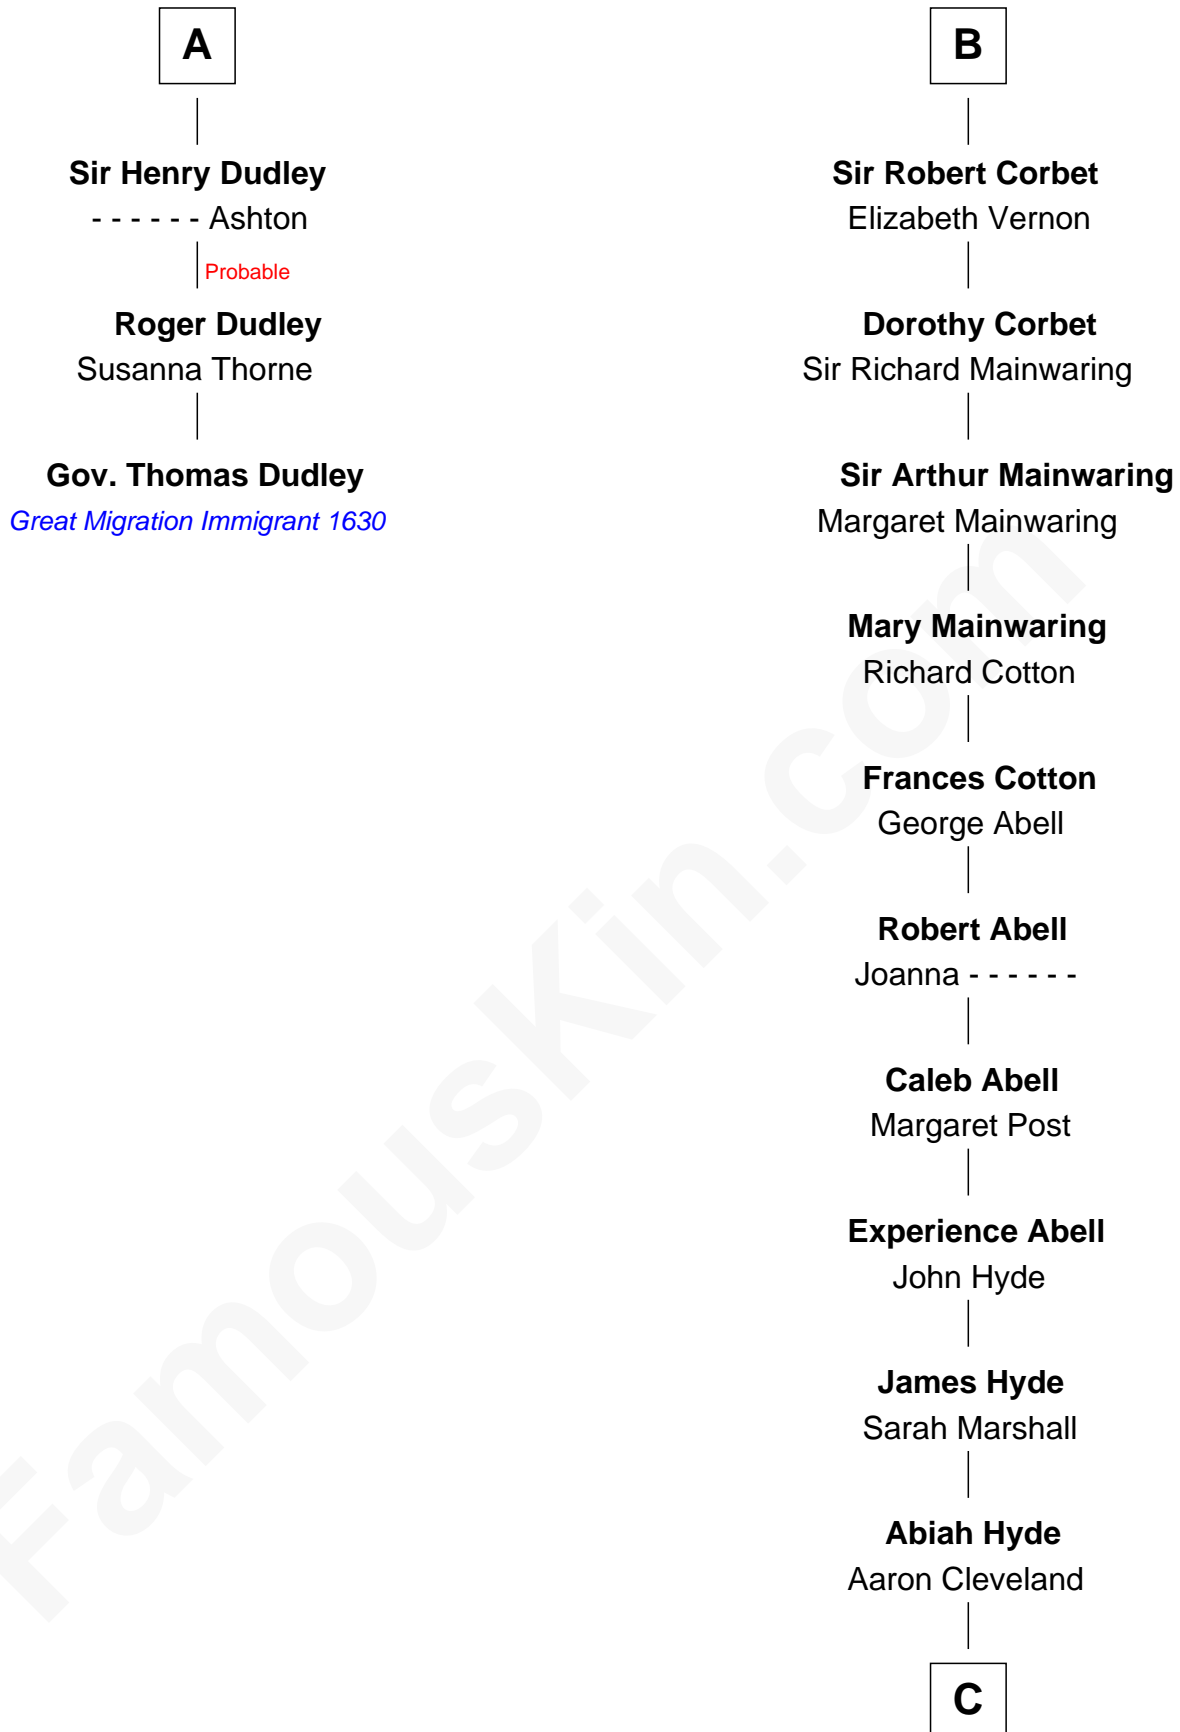

FamousKin.com

Relationship Chart of

Gov. Thomas Dudley

(1576 - 1653) Great Migration Immigrant 1630

9th cousin 10 times removed of

Grover Cleveland

22nd and 24th U.S. President

C

William Cleveland

Margaret Falley

Rev. Richard Falley Cleveland

Ann Neal

Grover Cleveland

22nd and 24th U.S. President

FamousKin.com