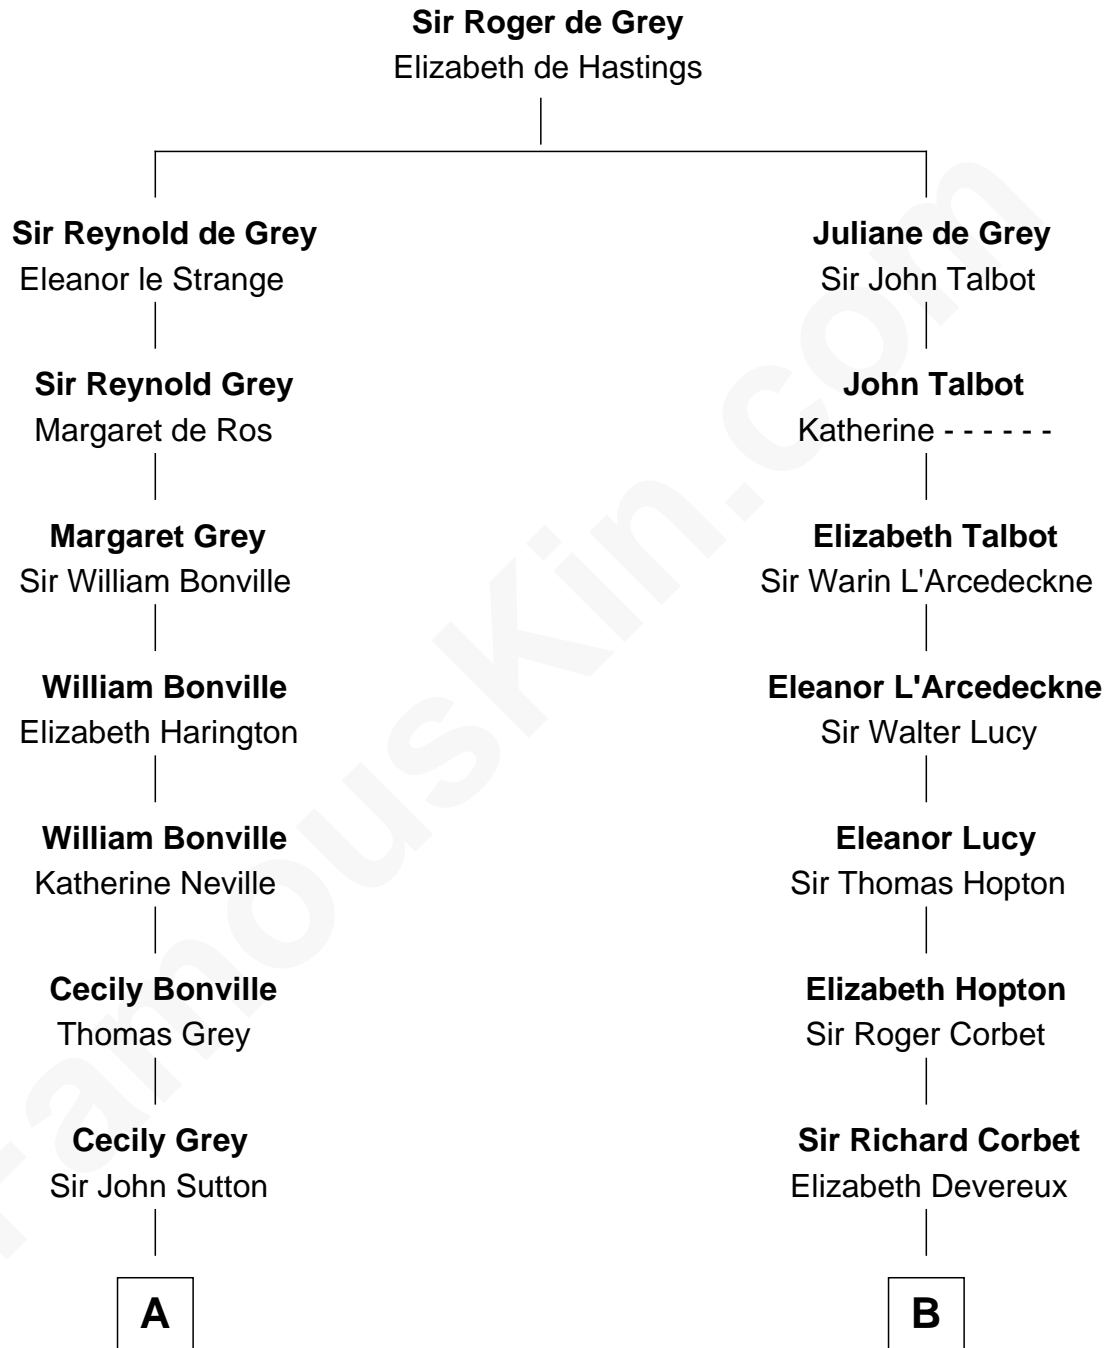

FamousKin.com

Relationship Chart of

Gov. Thomas Dudley

(1576 - 1653) Great Migration Immigrant 1630

9th cousin 10 times removed of

Grover Cleveland

22nd and 24th U.S. President

C

William Cleveland

Margaret Falley

Rev. Richard Falley Cleveland

Ann Neal

Grover Cleveland

22nd and 24th U.S. President

FamousKin.com