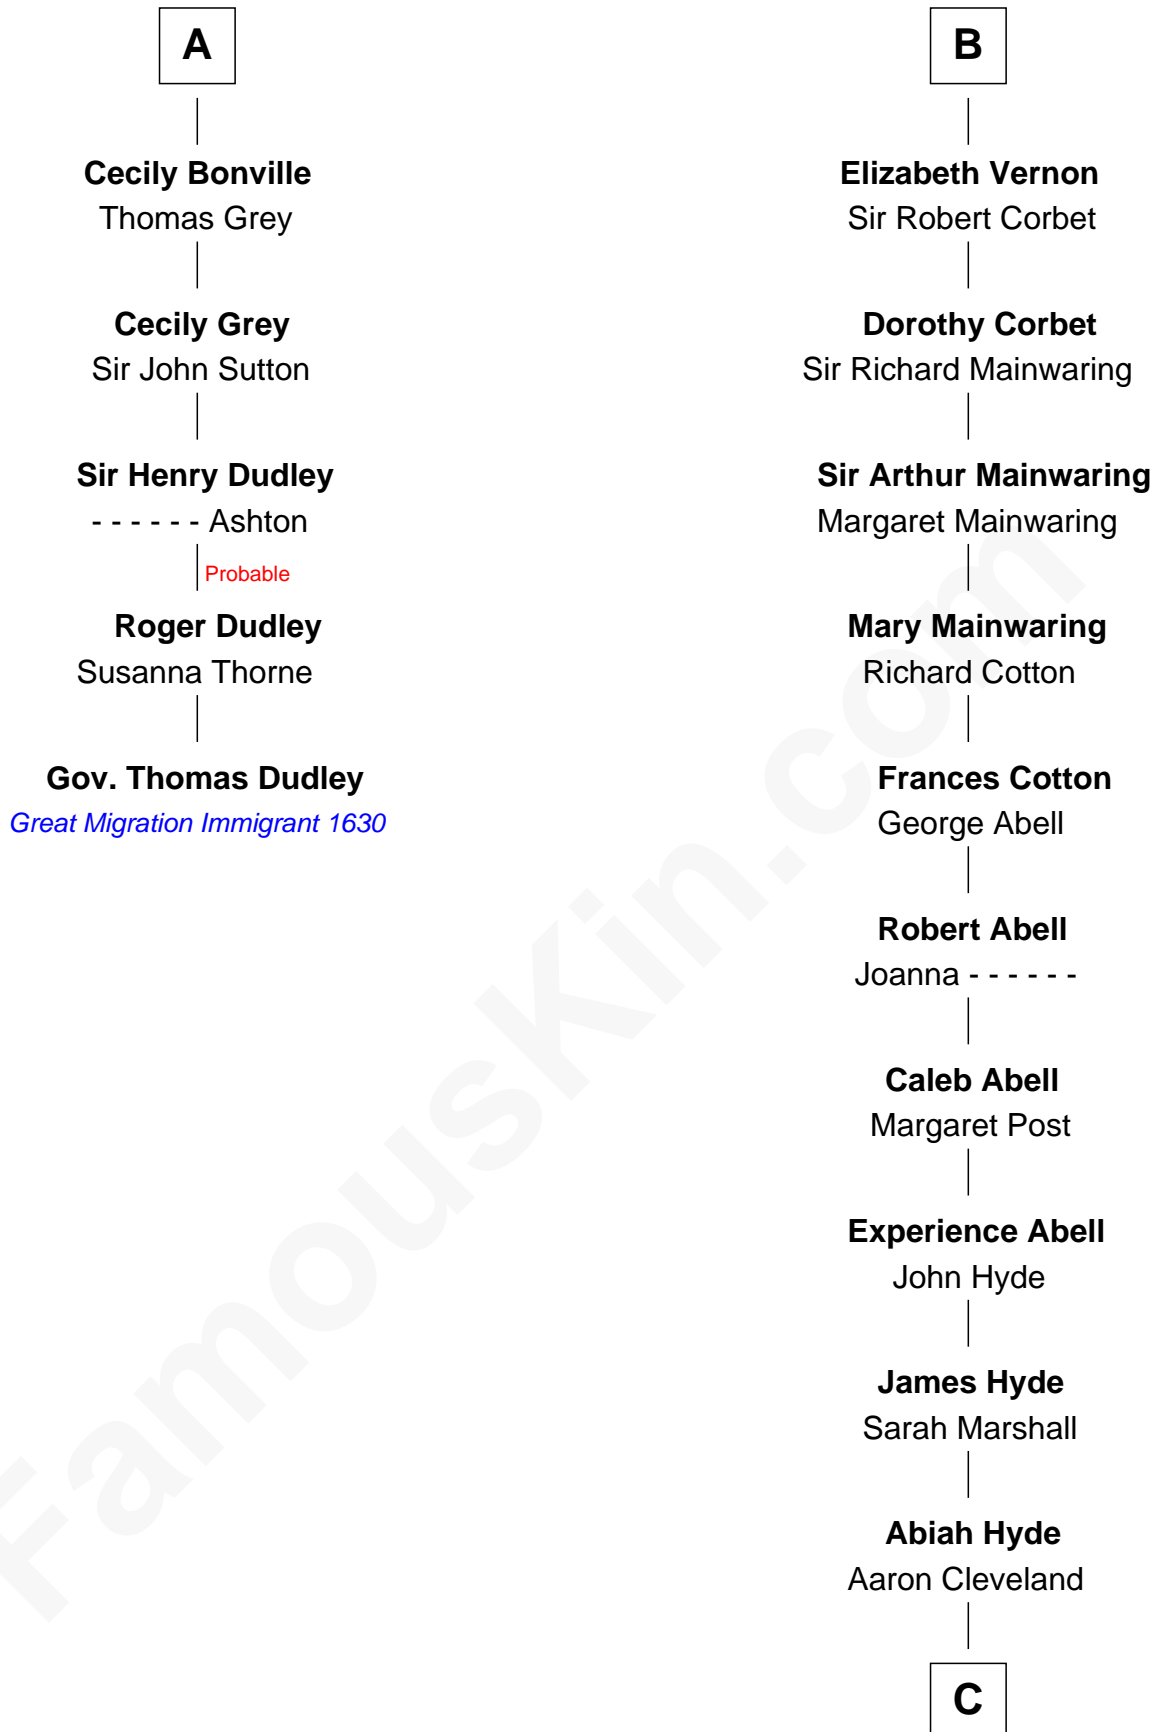

FamousKin.com
Relationship Chart of
Gov. Thomas Dudley

(1576 - 1653) *Great Migration Immigrant 1630*

11th cousin 8 times removed of

Grover Cleveland

22nd and 24th U.S. President

Sir Robert de Ros

Isabel de Aubeney

C

William Cleveland

Margaret Falley

Rev. Richard Falley Cleveland

Ann Neal

Grover Cleveland

22nd and 24th U.S. President

FamousKin.com