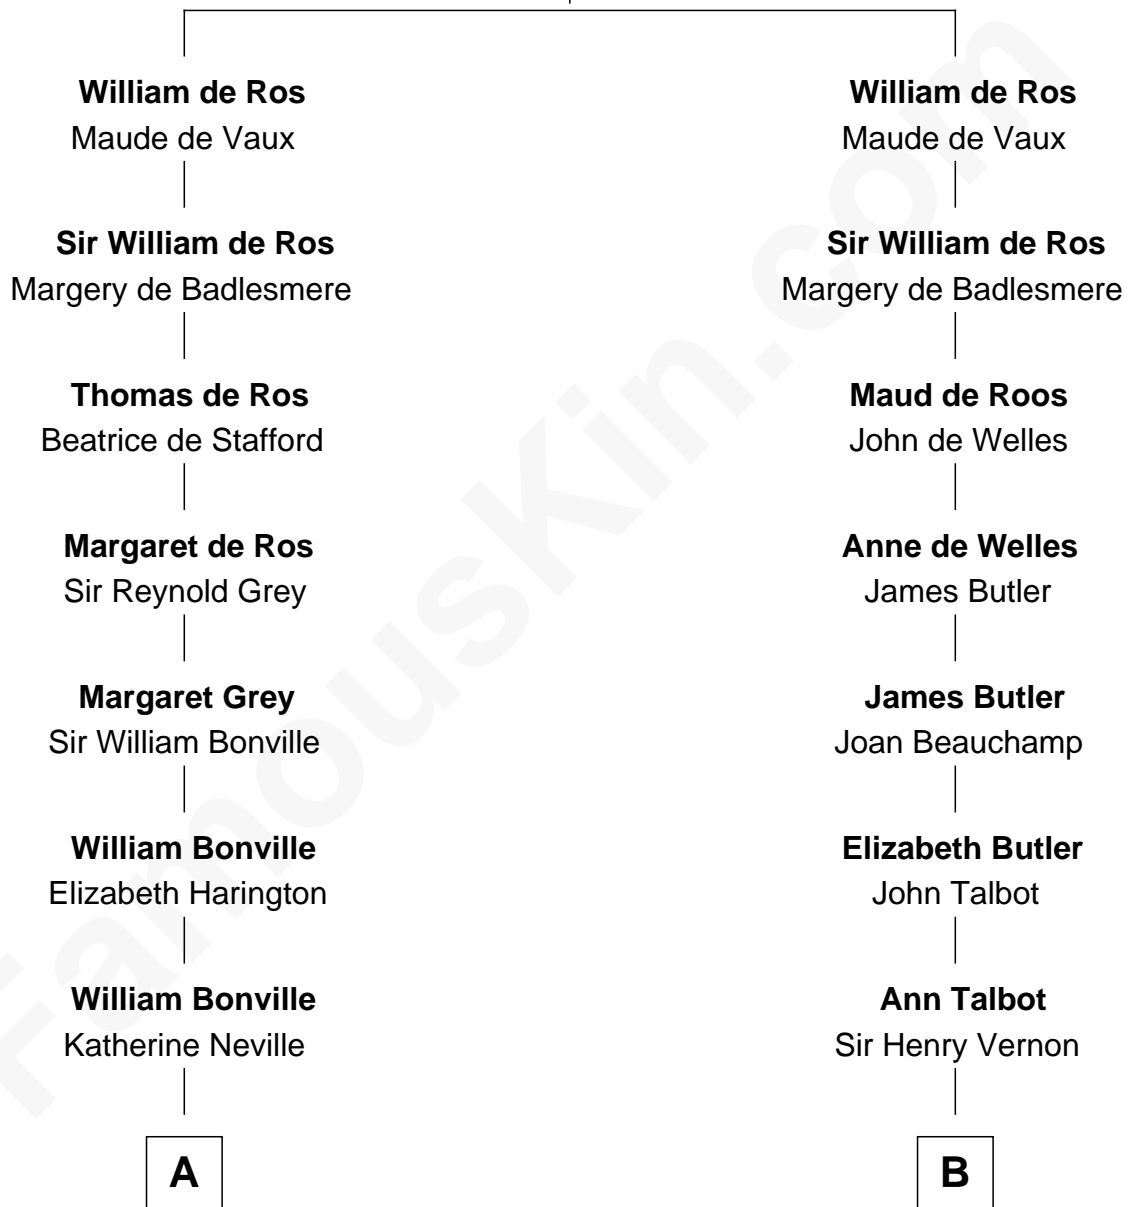

FamousKin.com
Relationship Chart of
Gov. Thomas Dudley

(1576 - 1653) *Great Migration Immigrant 1630*

11th cousin 8 times removed of

Grover Cleveland

22nd and 24th U.S. President

Sir Robert de Ros

Isabel de Aubeney

C

William Cleveland

Margaret Falley

Rev. Richard Falley Cleveland

Ann Neal

Grover Cleveland

22nd and 24th U.S. President

FamousKin.com