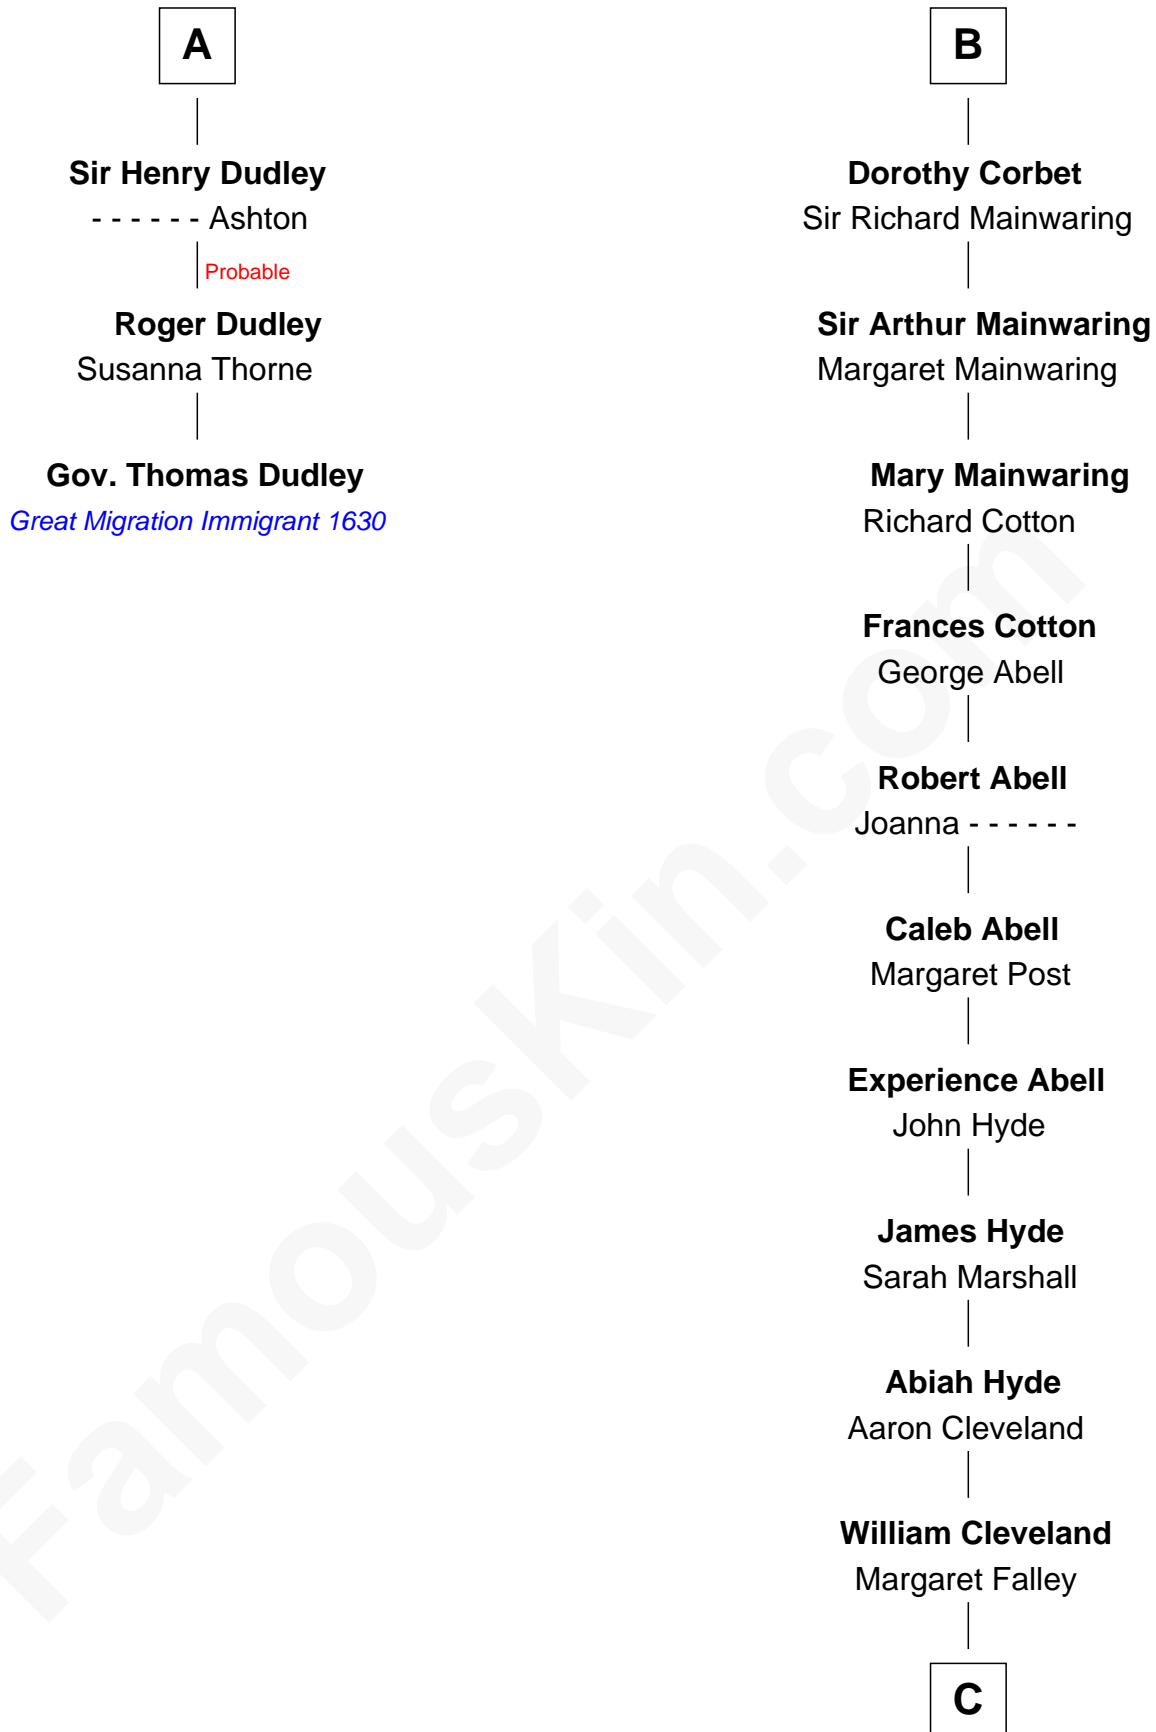

## Relationship Chart of

### Gov. Thomas Dudley

(1576 - 1653) Great Migration Immigrant 1630

9th cousin 9 times removed of

### Grover Cleveland

22nd and 24th U.S. President

C

Rev. Richard Falley Cleveland

Ann Neal

Grover Cleveland

*22nd and 24th U.S. President*

FamousKin.com