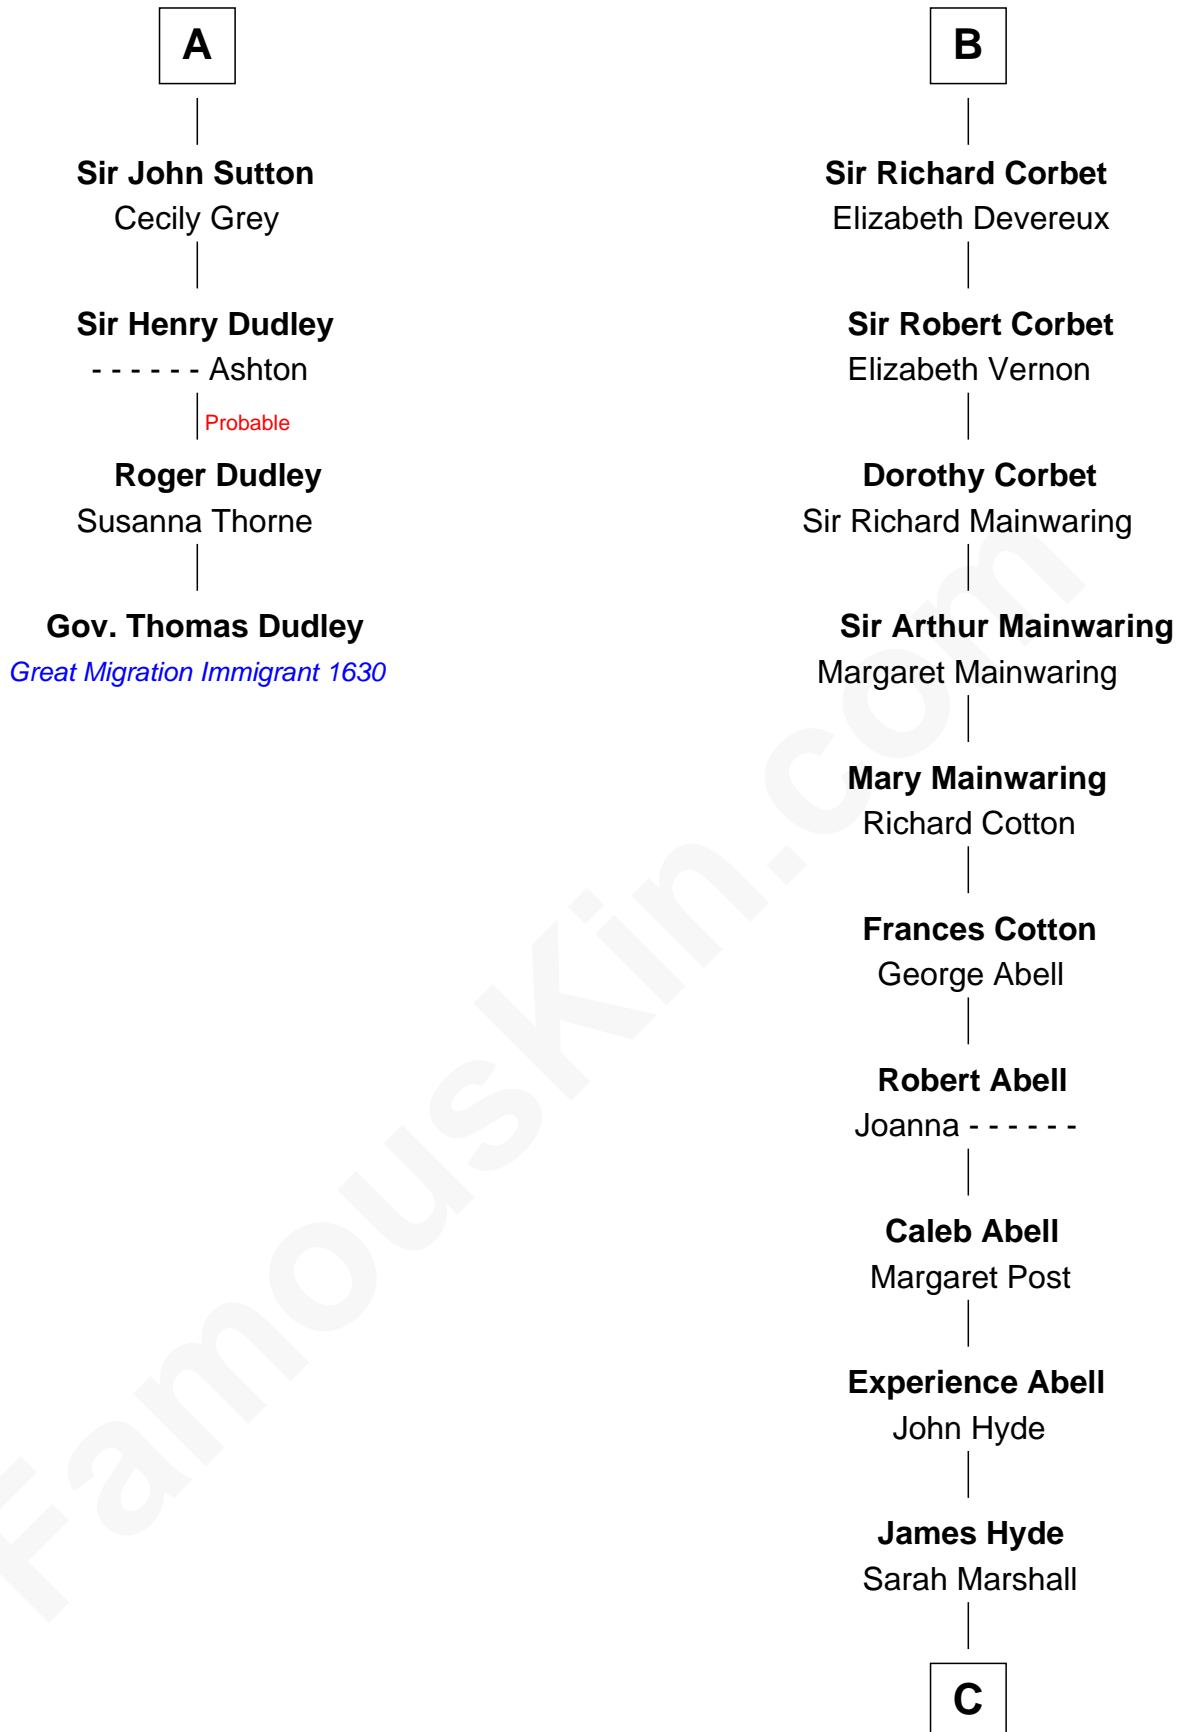

## Relationship Chart of

### Gov. Thomas Dudley

(1576 - 1653) Great Migration Immigrant 1630

10th cousin 10 times removed of

### Grover Cleveland

22nd and 24th U.S. President

**C**

Abiah Hyde

Aaron Cleveland

William Cleveland

Margaret Falley

Rev. Richard Falley Cleveland

Ann Neal

Grover Cleveland

*22nd and 24th U.S. President*

FamousKin.com