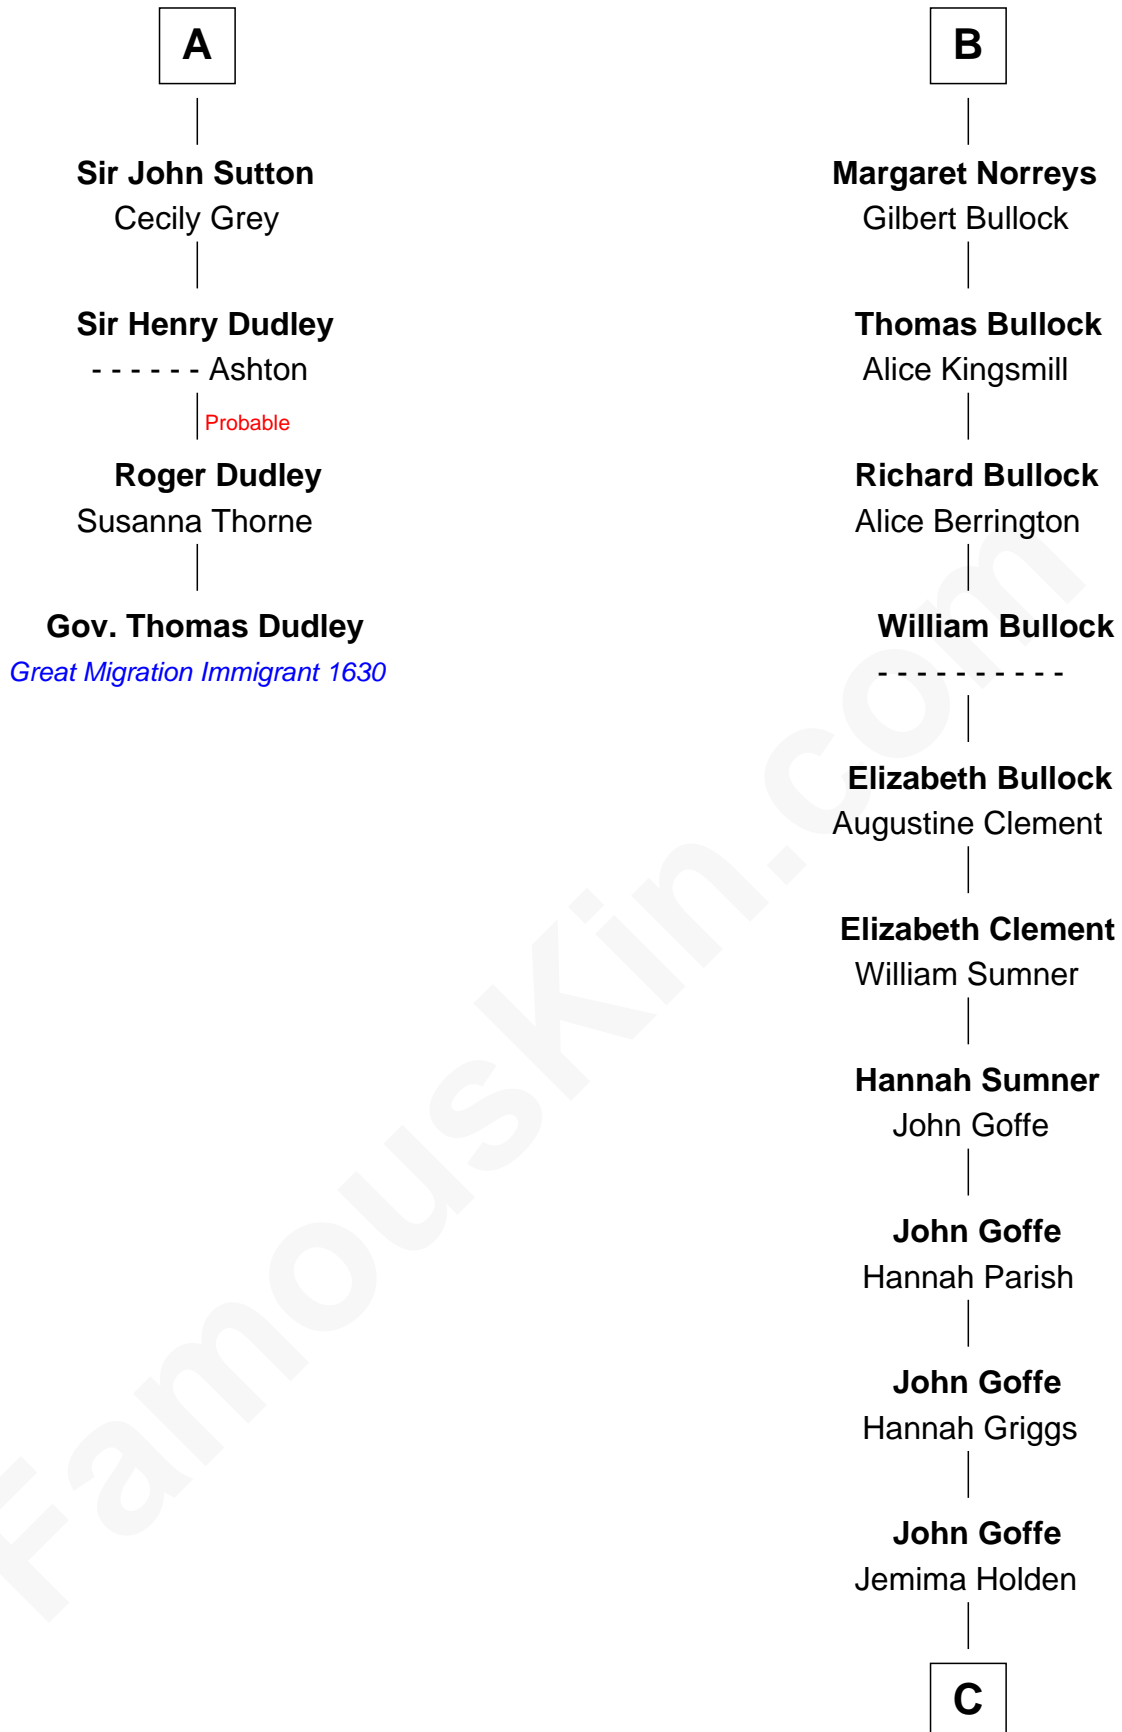

FamousKin.com

Relationship Chart of

Gov. Thomas Dudley

(1576 - 1653) Great Migration Immigrant 1630

10th cousin 11 times removed of

Lou (Henry) Hoover

First Lady of President Herbert Hoover

Isabella de Beauchamp

Joyce Tiptoft
Sir Edmund Sutton

Sir John de Vere
Elizabeth Howard

Sir Edward Sutton
Cecily Willoughby

Joan de Vere
Sir William Norreys

A

B

C

Polly Goffe

Josiah Wallace

Nancy M. Wallace

John Scobey

Philomelia Sophia Scobey

Phineas Weed

Florence Ida Weed

Charles Delano Henry

Lou (Henry) Hoover