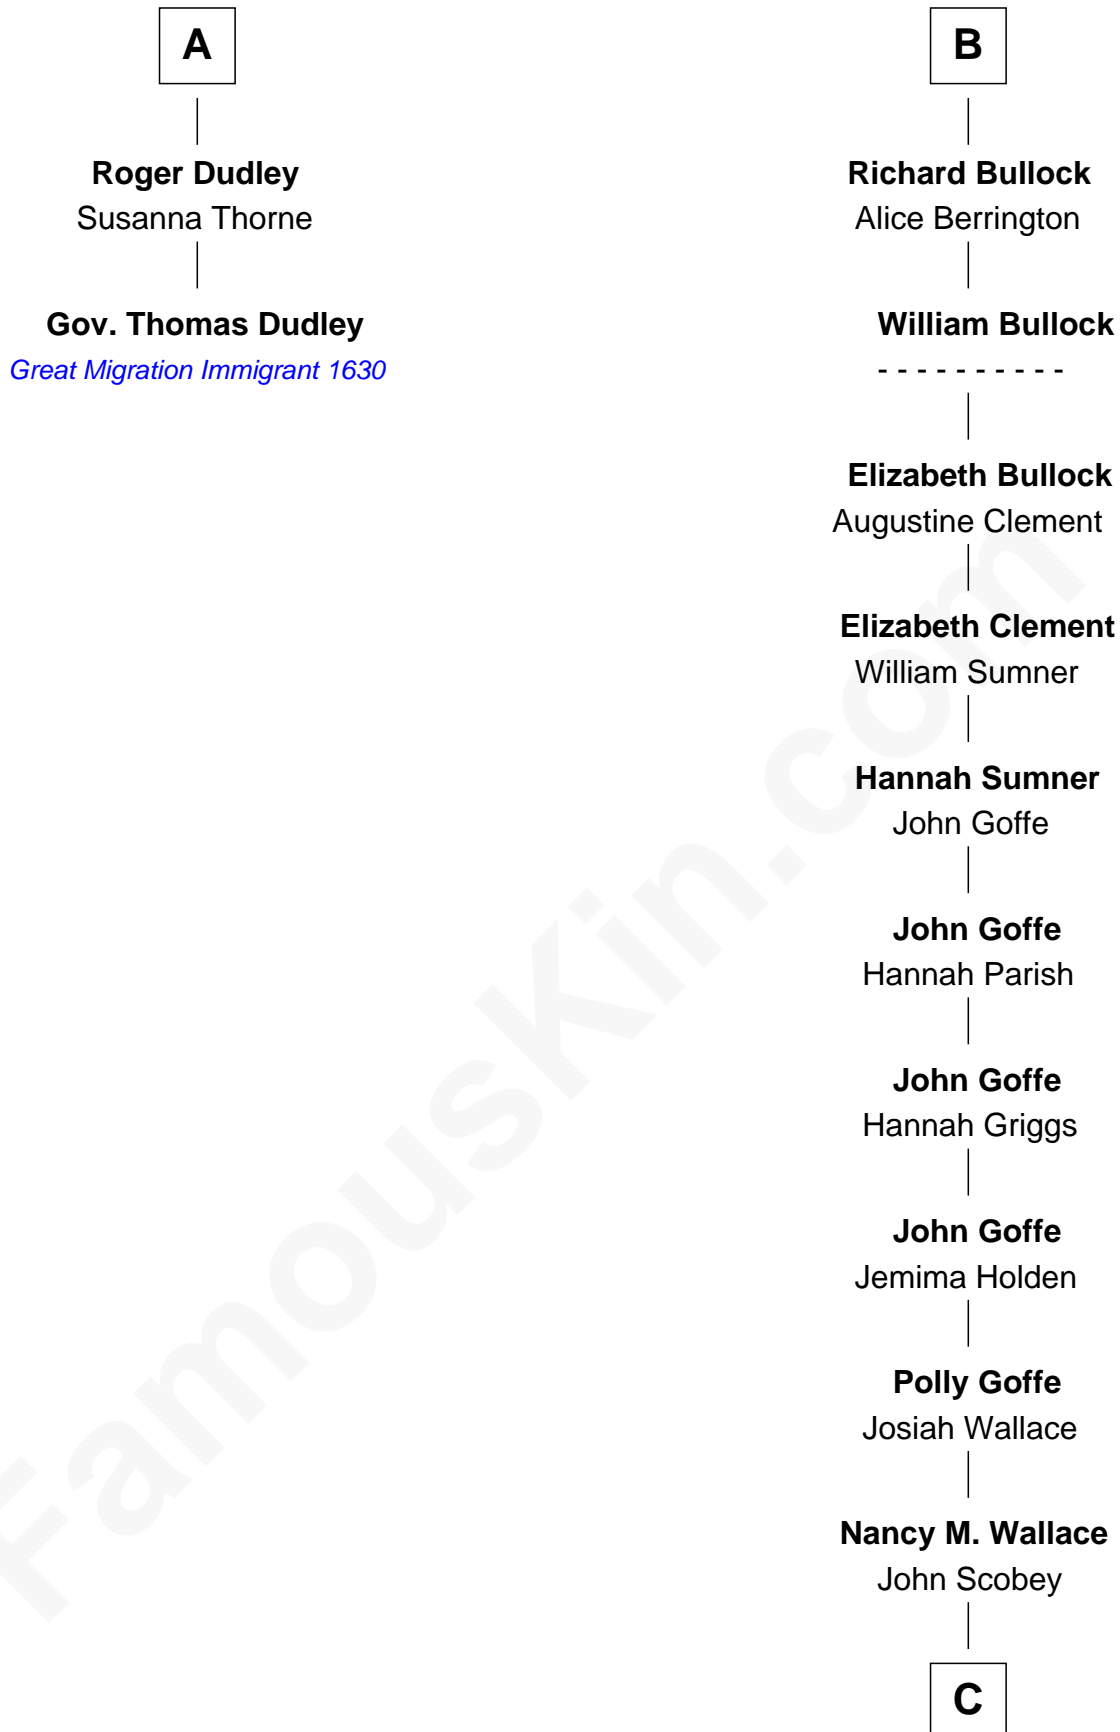

FamousKin.com

Relationship Chart of

Gov. Thomas Dudley

(1576 - 1653) Great Migration Immigrant 1630

8th cousin 11 times removed of

Lou (Henry) Hoover

First Lady of President Herbert Hoover

C

Philomelia Sophia Scobey

Phineas Weed

Florence Ida Weed

Charles Delano Henry

Lou (Henry) Hoover

First Lady of Herbert Hoover

FamousKin.com