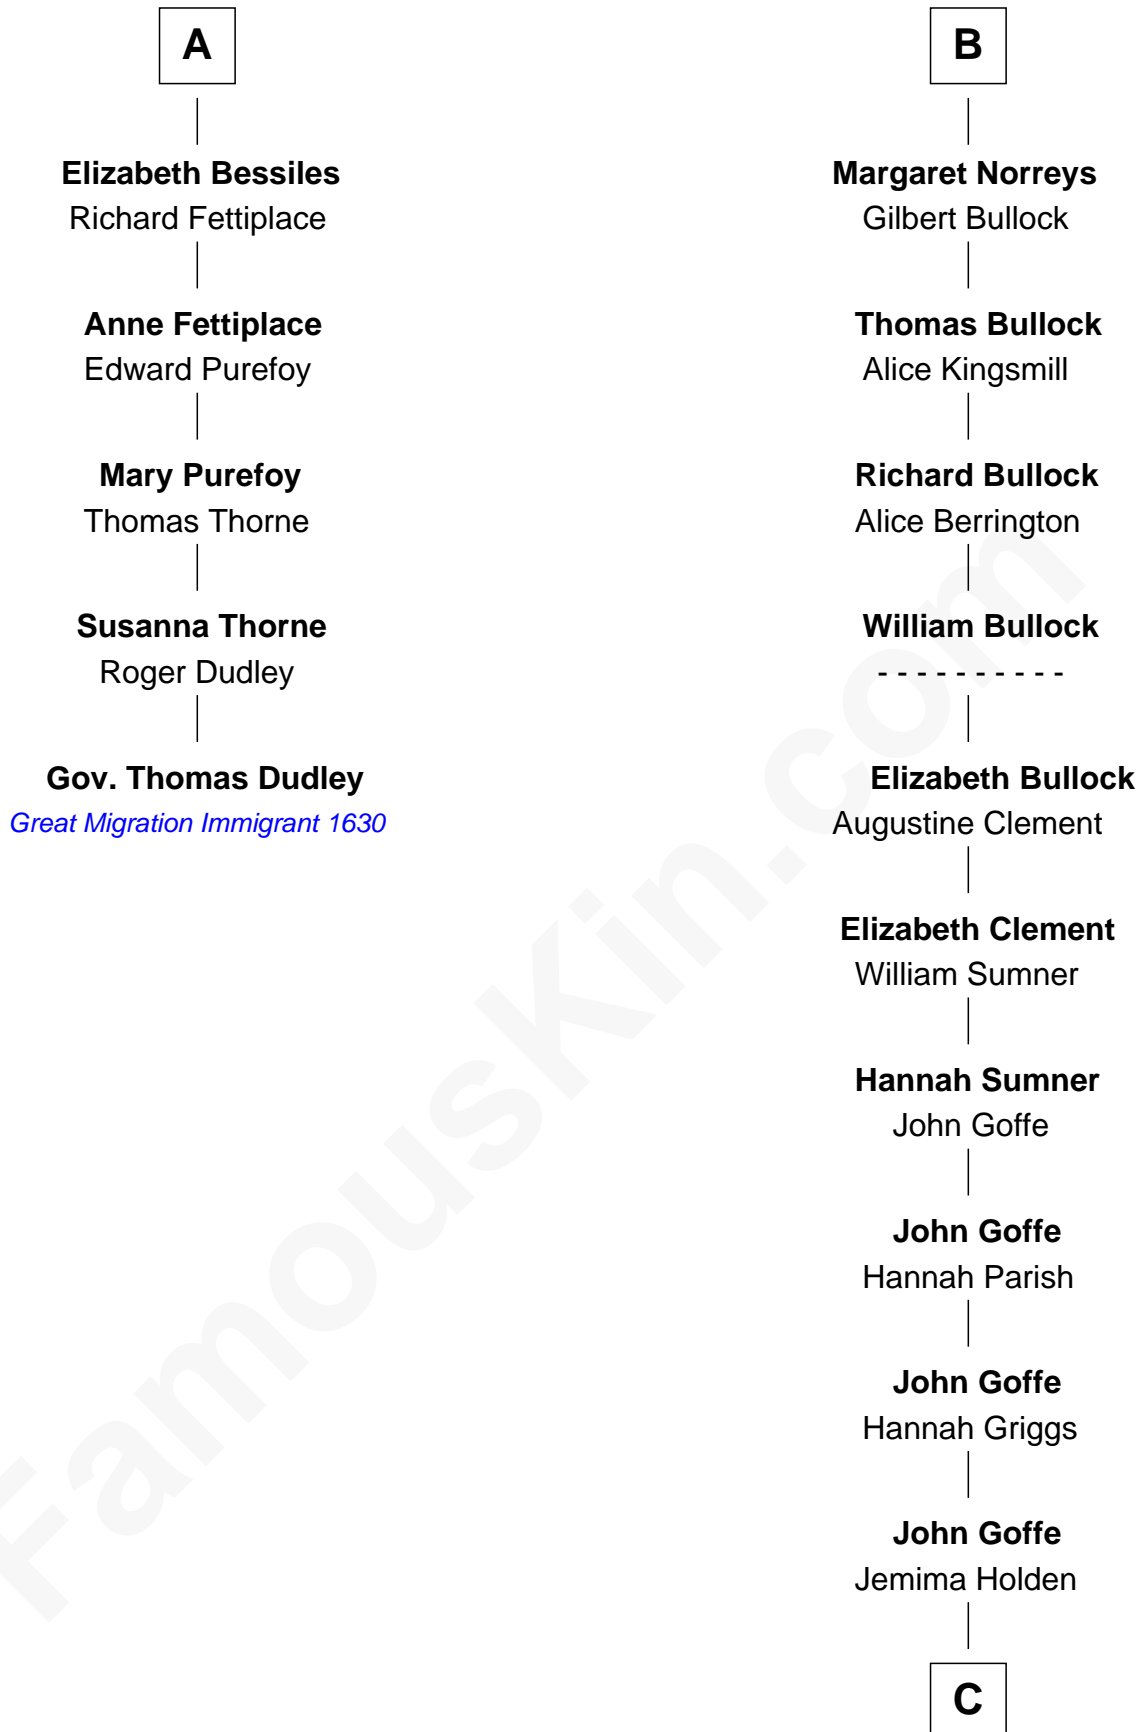

FamousKin.com

Relationship Chart of

Gov. Thomas Dudley

(1576 - 1653) Great Migration Immigrant 1630

11th cousin 10 times removed of

Lou (Henry) Hoover

First Lady of President Herbert Hoover

Sir Walter FitzRobert

Ida Longespee

C

Polly Goffe

Josiah Wallace

Nancy M. Wallace

John Scobey

Philomelia Sophia Scobey

Phineas Weed

Florence Ida Weed

Charles Delano Henry

Lou (Henry) Hoover

First Lady of Herbert Hoover