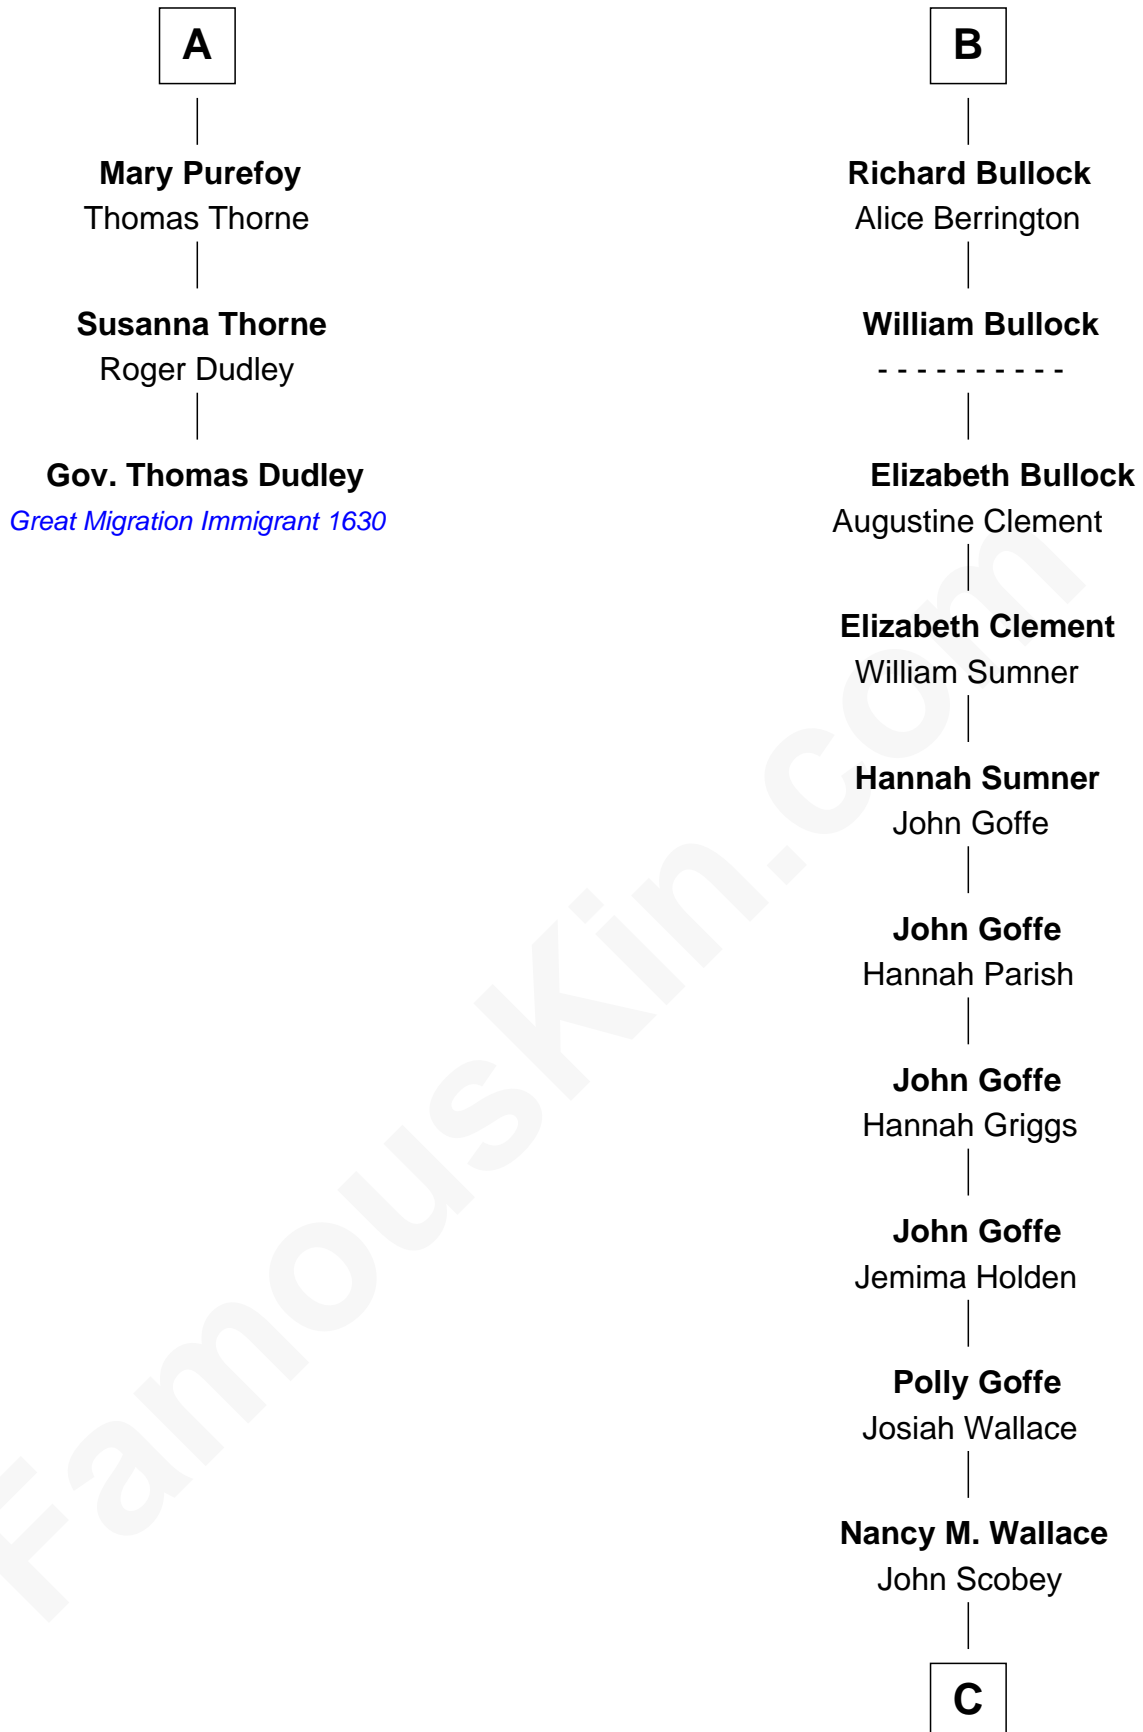

FamousKin.com

Relationship Chart of

Gov. Thomas Dudley

(1576 - 1653) Great Migration Immigrant 1630

9th cousin 10 times removed of

Lou (Henry) Hoover

First Lady of President Herbert Hoover

Sir John Howard

Alice de Bois

Joan Howard
Sir Peter de Brewes

Beatrice Brewes
Sir Hugh Shirley

Sir Ralph Shirley
Joan Basset

Beatrice Shirley
John Brome

Isabel Brome
John Denton

Alice Denton
Nicholas Purefoy

Edward Purefoy
Anne Fettiplace

A

Sir Robert Howard
Margaret de Scales

Sir John Howard
Margaret de Plaiz

Sir John Howard
Joan Walton

Elizabeth Howard
Sir John de Vere

Joan de Vere
Sir William Norreys

Margaret Norreys
Gilbert Bullock

Thomas Bullock
Alice Kingsmill

B

C

Philomelia Sophia Scobey

Phineas Weed

Florence Ida Weed

Charles Delano Henry

Lou (Henry) Hoover

First Lady of Herbert Hoover