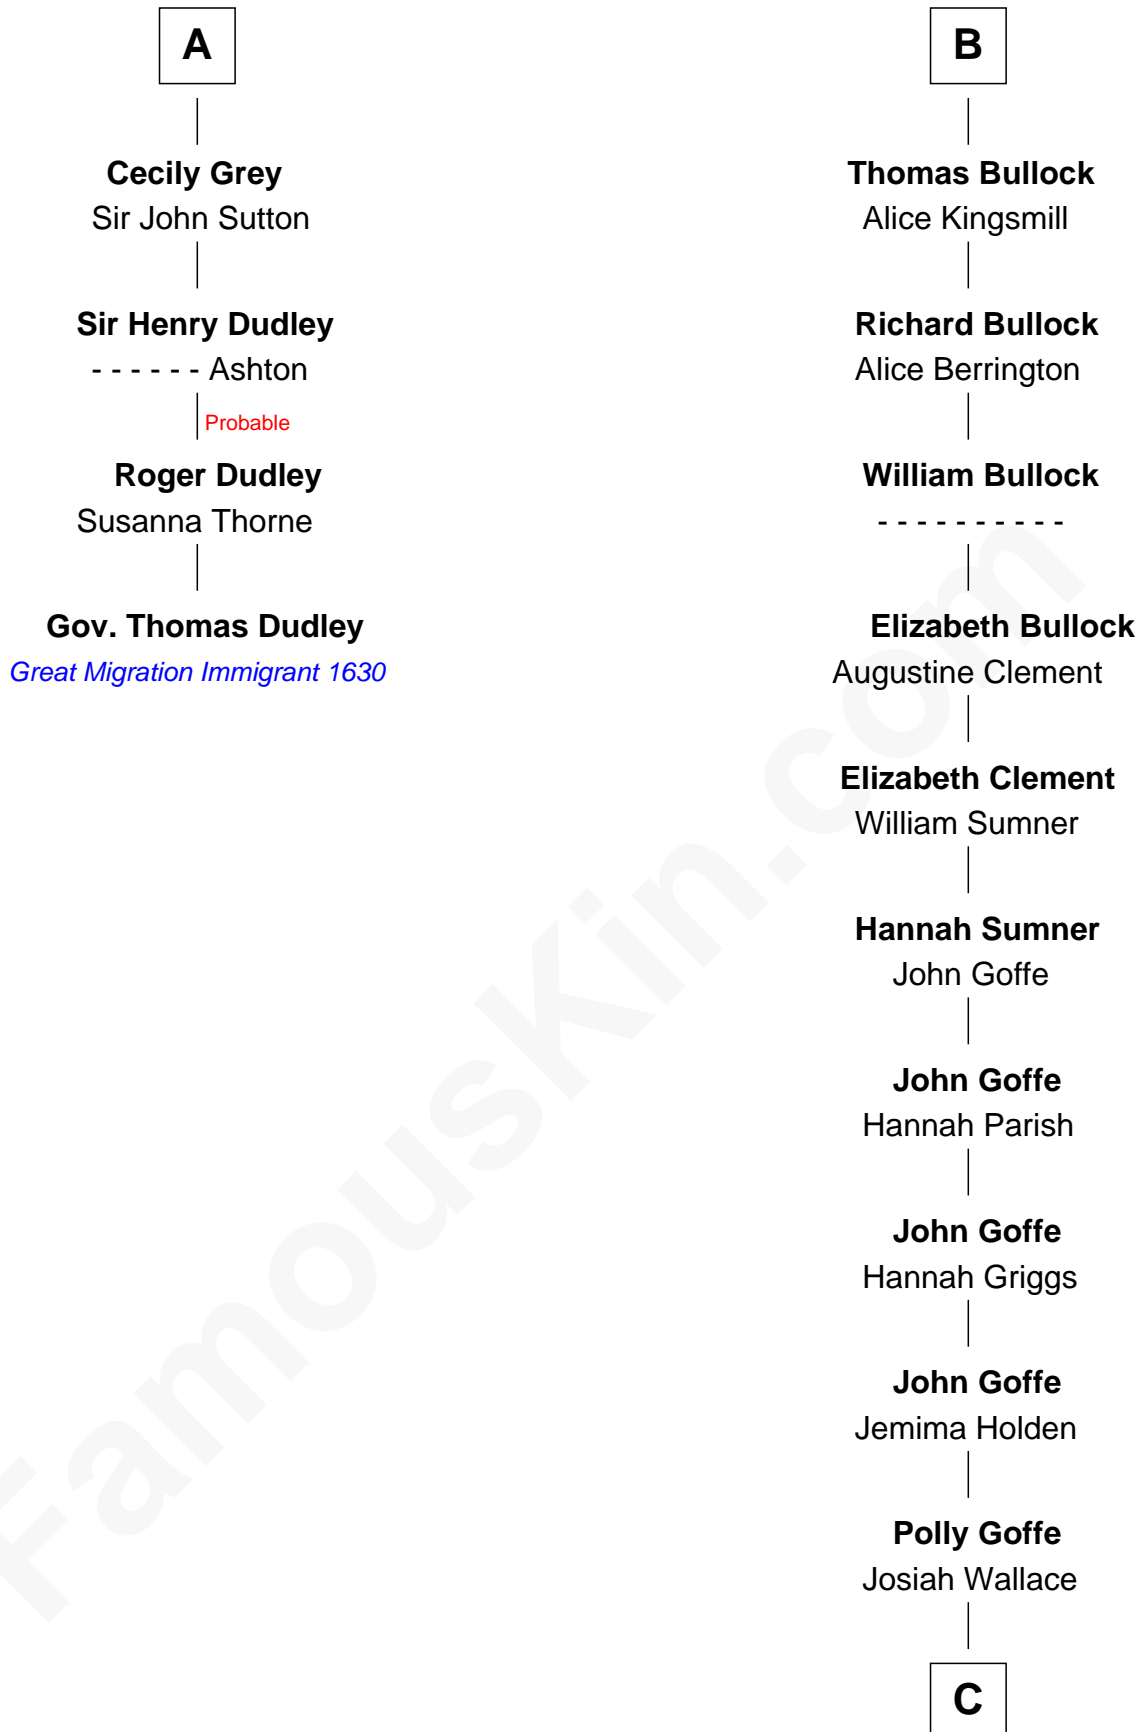

FamousKin.com

Relationship Chart of

Gov. Thomas Dudley

(1576 - 1653) Great Migration Immigrant 1630

10th cousin 10 times removed of

Lou (Henry) Hoover

First Lady of President Herbert Hoover

Sir Thomas de Multon

Eleanor de Burgh

Elizabeth de Multon
Sir Robert de Harington

Sir John Harington

Sir Robert Harington
Isabel Loring

Sir William Harington
Margaret Hill

Elizabeth Harington
William Bonville

William Bonville
Katherine Neville

Cecily Bonville
Thomas Grey

A

Joan de Multon
Sir Robert FitzWalter

Sir John FitzWalter
Eleanor de Percy

Alice FitzWalter
Aubrey de Vere

Sir Richard de Vere
Alice Sergeaux

Sir John de Vere
Elizabeth Howard

Joan de Vere
Sir William Norreys

Margaret Norreys
Gilbert Bullock

B

C

Nancy M. Wallace

John Scobey

Philomelia Sophia Scobey

Phineas Weed

Florence Ida Weed