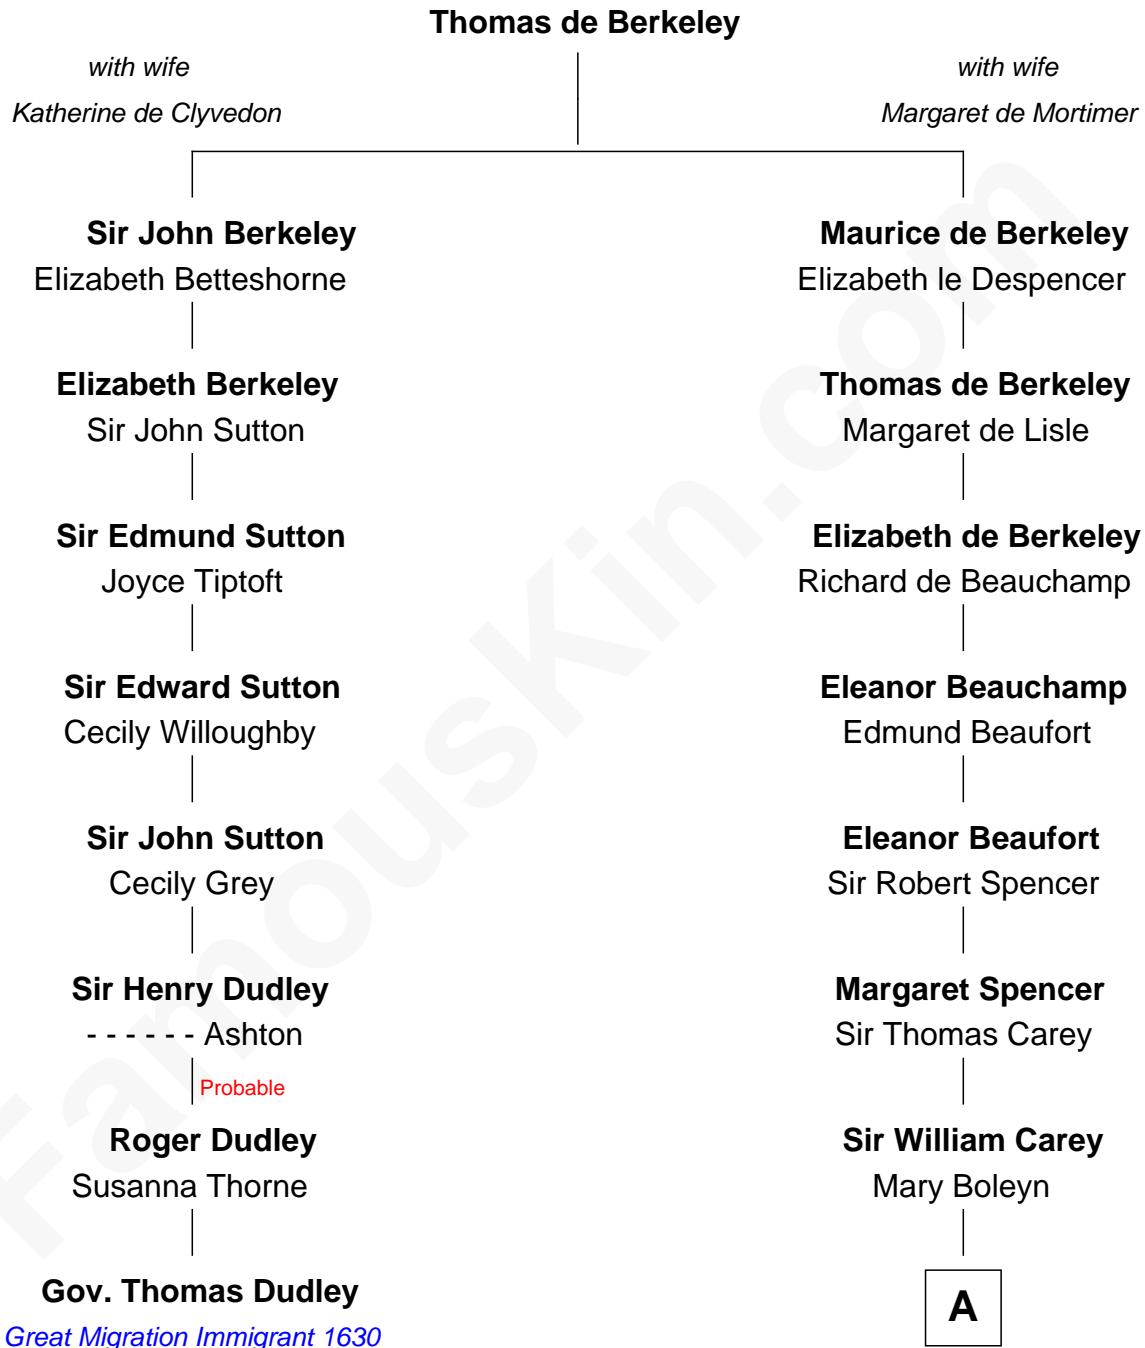

FamousKin.com

Relationship Chart of

Gov. Thomas Dudley

(1576 - 1653) Great Migration Immigrant 1630

7th cousin 11 times removed of

Edith (Bolling) Wilson

First Lady of President Woodrow Wilson

A

Catherine Carey
Sir Francis Knollys

Anne Knollys
Sir Thomas West

Gov. John West
Anne - - - - -

Col. John West
Unity Croshaw

Nathaniel West
Martha Woodward

Unity West
William Dandridge

Nathaniel West Dandridge
Dorothea Spotswood