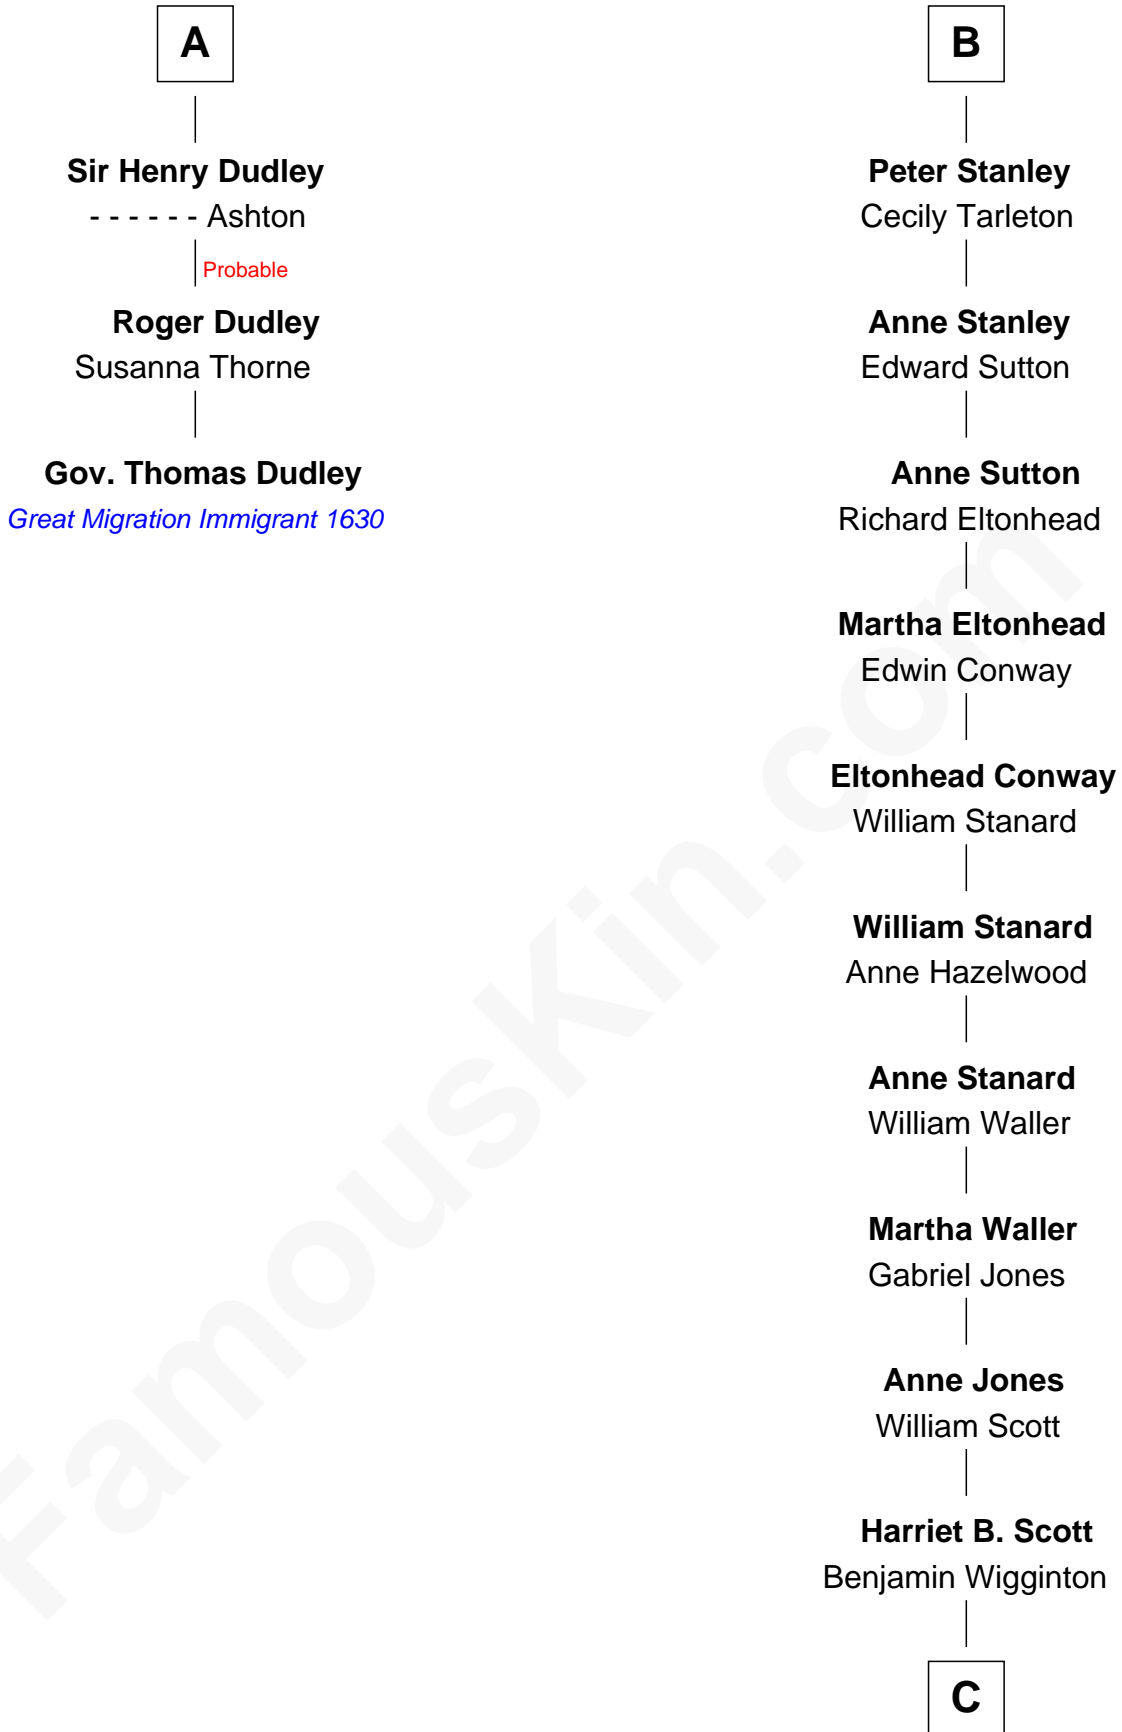

## Relationship Chart of

### Gov. Thomas Dudley

(1576 - 1653) Great Migration Immigrant 1630

9th cousin 10 times removed of

### Edith (Bolling) Wilson

First Lady of President Woodrow Wilson

**C**

**Anne E. Wigginton**

Archibald Bolling

**William Holcombe Bolling**

Sarah Spiers White

**Edith (Bolling) Wilson**