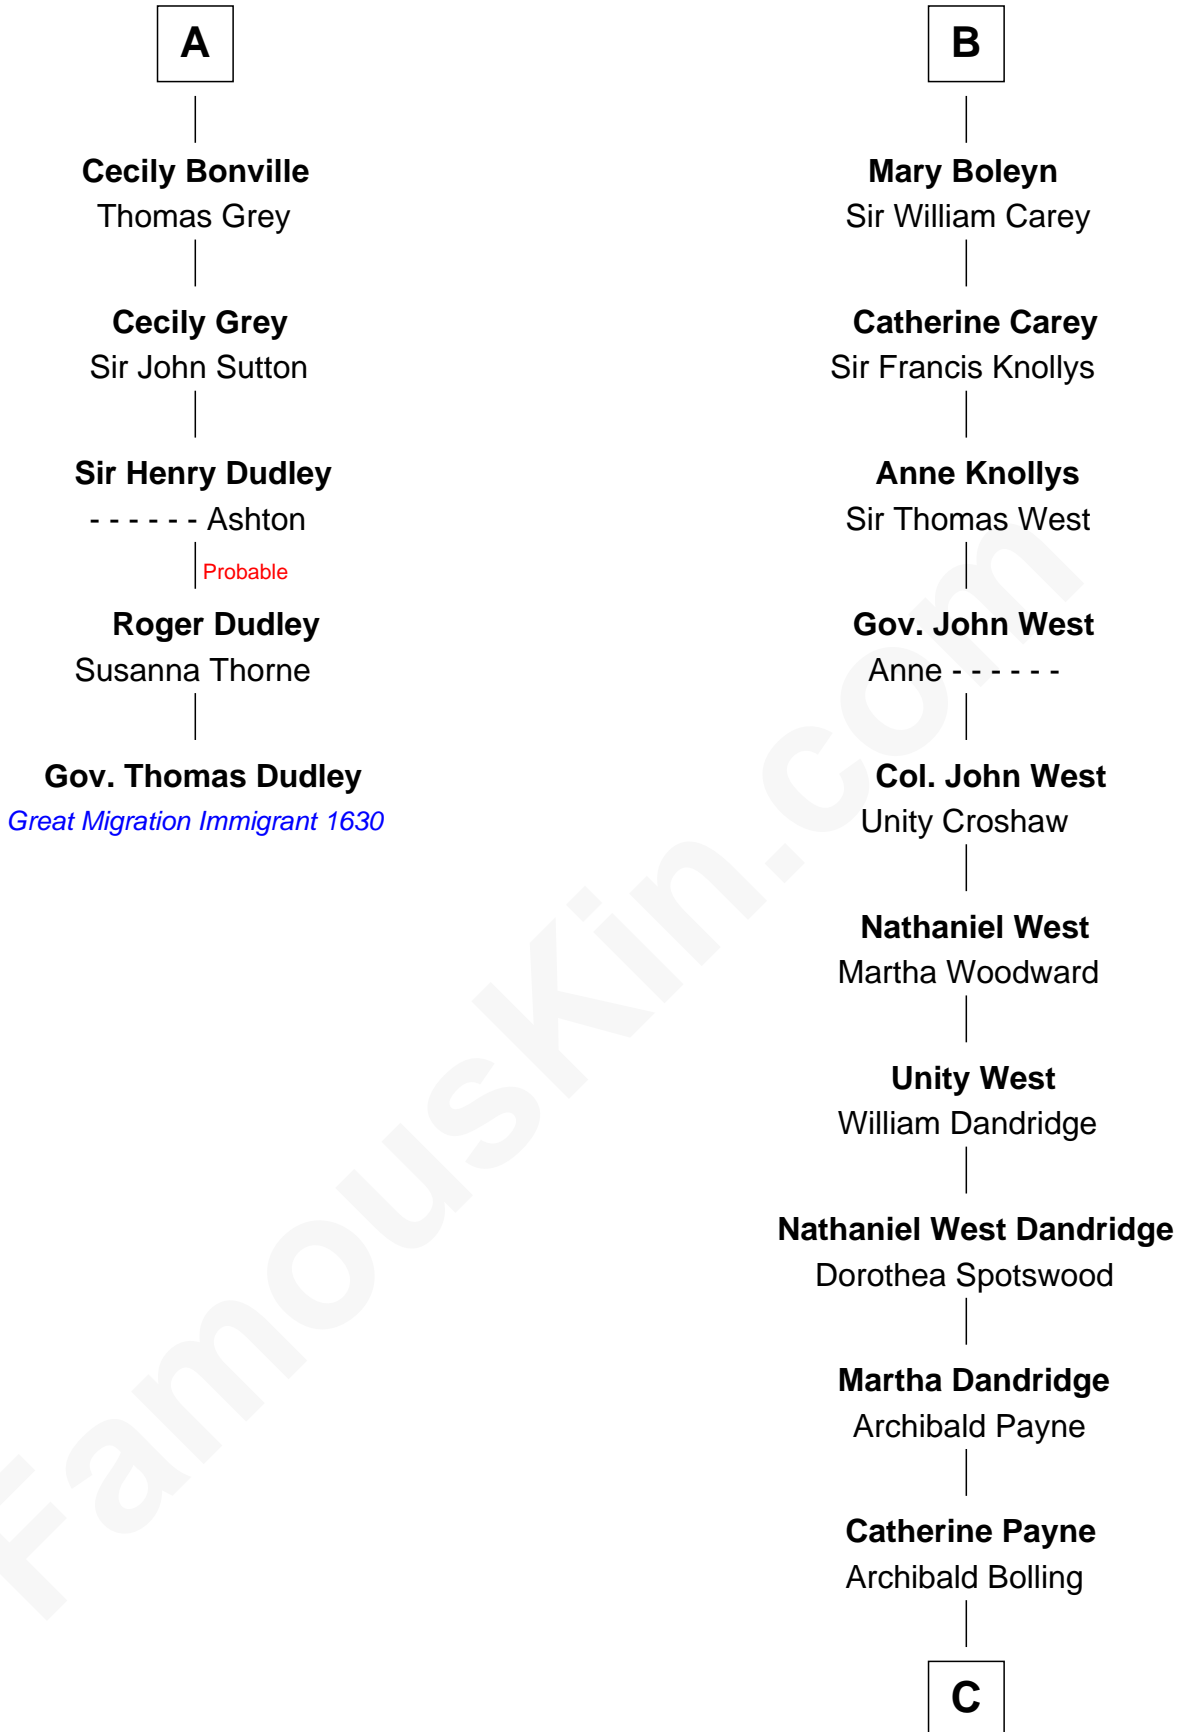

FamousKin.com

Relationship Chart of

Gov. Thomas Dudley

(1576 - 1653) Great Migration Immigrant 1630

11th cousin 8 times removed of

Edith (Bolling) Wilson

First Lady of President Woodrow Wilson

Sir Richard de Burgh

Margaret - - - - -

Eleanor de Burgh
Sir Thomas de Multon

Elizabeth de Multon
Sir Robert de Harington

Sir John Harington
- - - - -

Sir Robert Harington
Isabel Loring

Sir William Harington
Margaret Hill

Elizabeth Harington
William Bonville

William Bonville
Katherine Neville

A

Joan de Burgh
Sir John Darcy

Elizabeth Darcy
James le Boteler

James Butler
Anne de Welles

James Butler
Joan Beauchamp

Sir Thomas Butler
Anne Hankeford

Margaret Butler
Sir William Boleyn

Thomas Boleyn
Elizabeth Howard

B

C

—
Archibald Bolling
Anne E. Wigginton

—
William Holcombe Bolling
Sarah Spiers White

—
Edith (Bolling) Wilson
First Lady of Woodrow Wilson

FamousKin.com