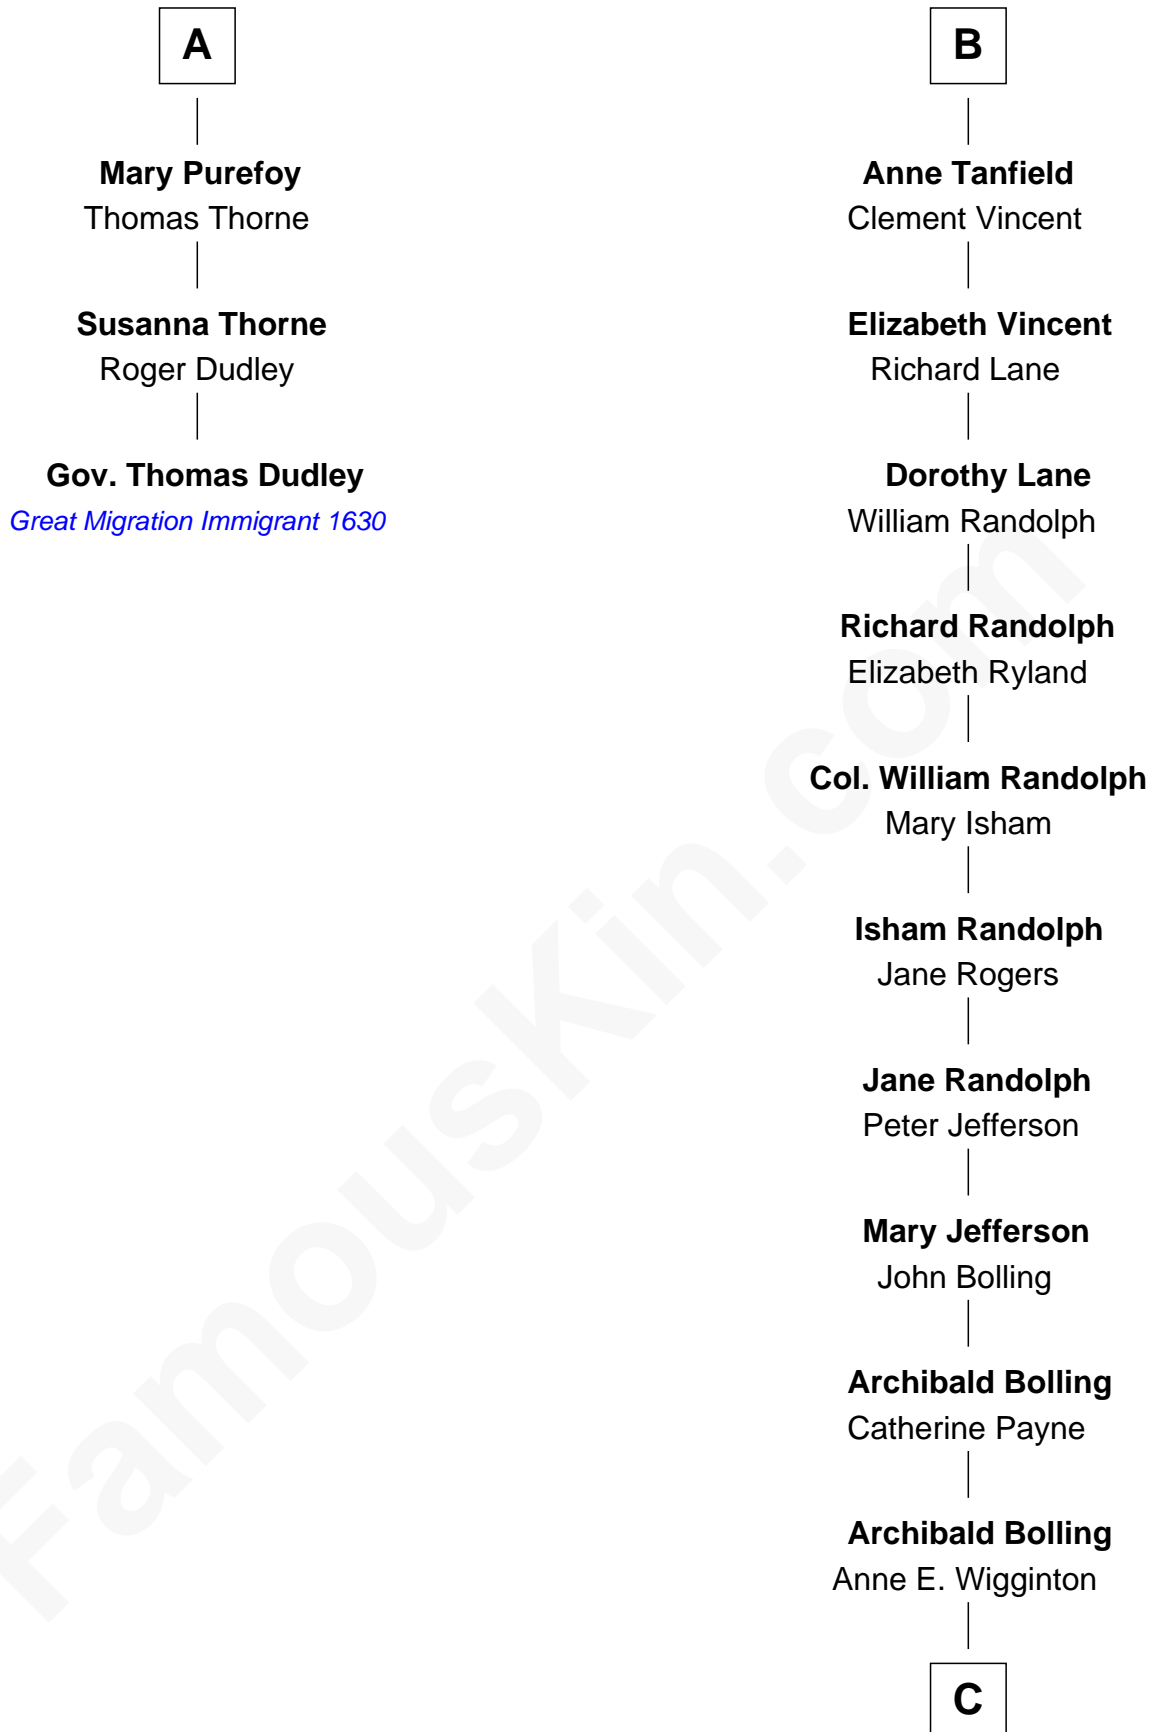

FamousKin.com

Relationship Chart of

Gov. Thomas Dudley

(1576 - 1653) Great Migration Immigrant 1630

9th cousin 9 times removed of

Edith (Bolling) Wilson

First Lady of President Woodrow Wilson

Sir John Howard

Alice de Bois

Joan Howard
Sir Peter de Brewes

Beatrice Brewes
Sir Hugh Shirley

Sir Ralph Shirley
Joan Basset

Beatrice Shirley
John Brome

Isabel Brome
John Denton

Alice Denton
Nicholas Purefoy

Edward Purefoy
Anne Fettiplace

A

Sir Robert Howard
Margaret de Scales

Sir John Howard
Alice Tendring

Sir Robert Howard
Margaret Mowbray

Katherine Howard
Sir Edward Neville

Catherine Neville
Robert Tanfield

William Tanfield
Elizabeth Stavely

Frances Tanfield
Bridget Cave

B

C

William Holcombe Bolling

Sarah Spiers White

Edith (Bolling) Wilson

First Lady of Woodrow Wilson

FamousKin.com