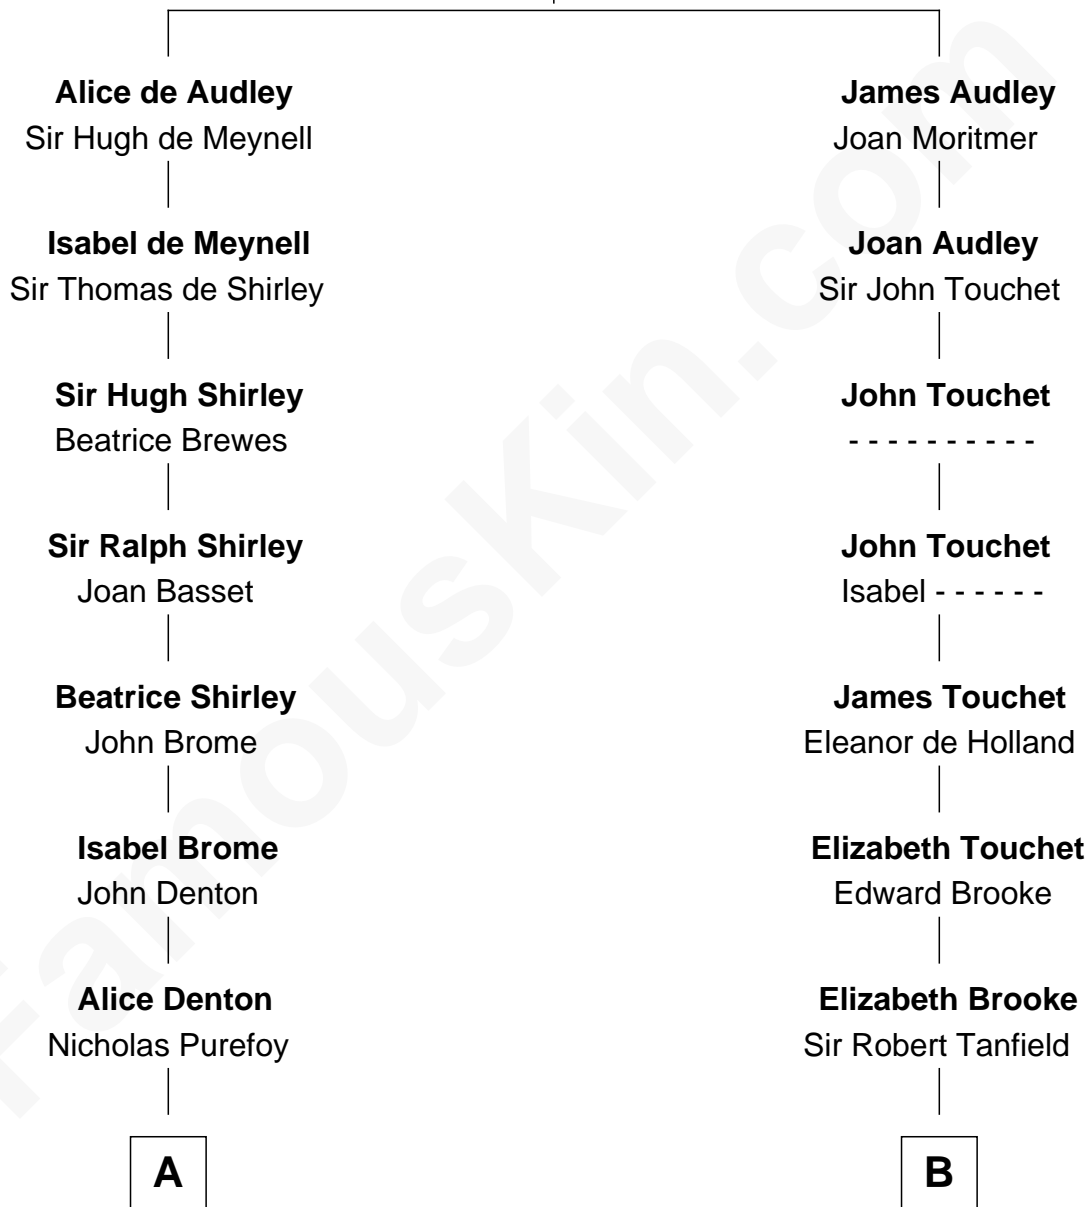

FamousKin.com

Relationship Chart of

Gov. Thomas Dudley

(1576 - 1653) Great Migration Immigrant 1630

10th cousin 11 times removed of

Edith (Bolling) Wilson

First Lady of President Woodrow Wilson

Sir Nicholas Audley

Joan Martin

C

Mary Jefferson

John Bolling

Archibald Bolling

Catherine Payne

Archibald Bolling

Anne E. Wigginton

William Holcombe Bolling

Sarah Spiers White

Edith (Bolling) Wilson

First Lady of Woodrow Wilson

FamousKin.com