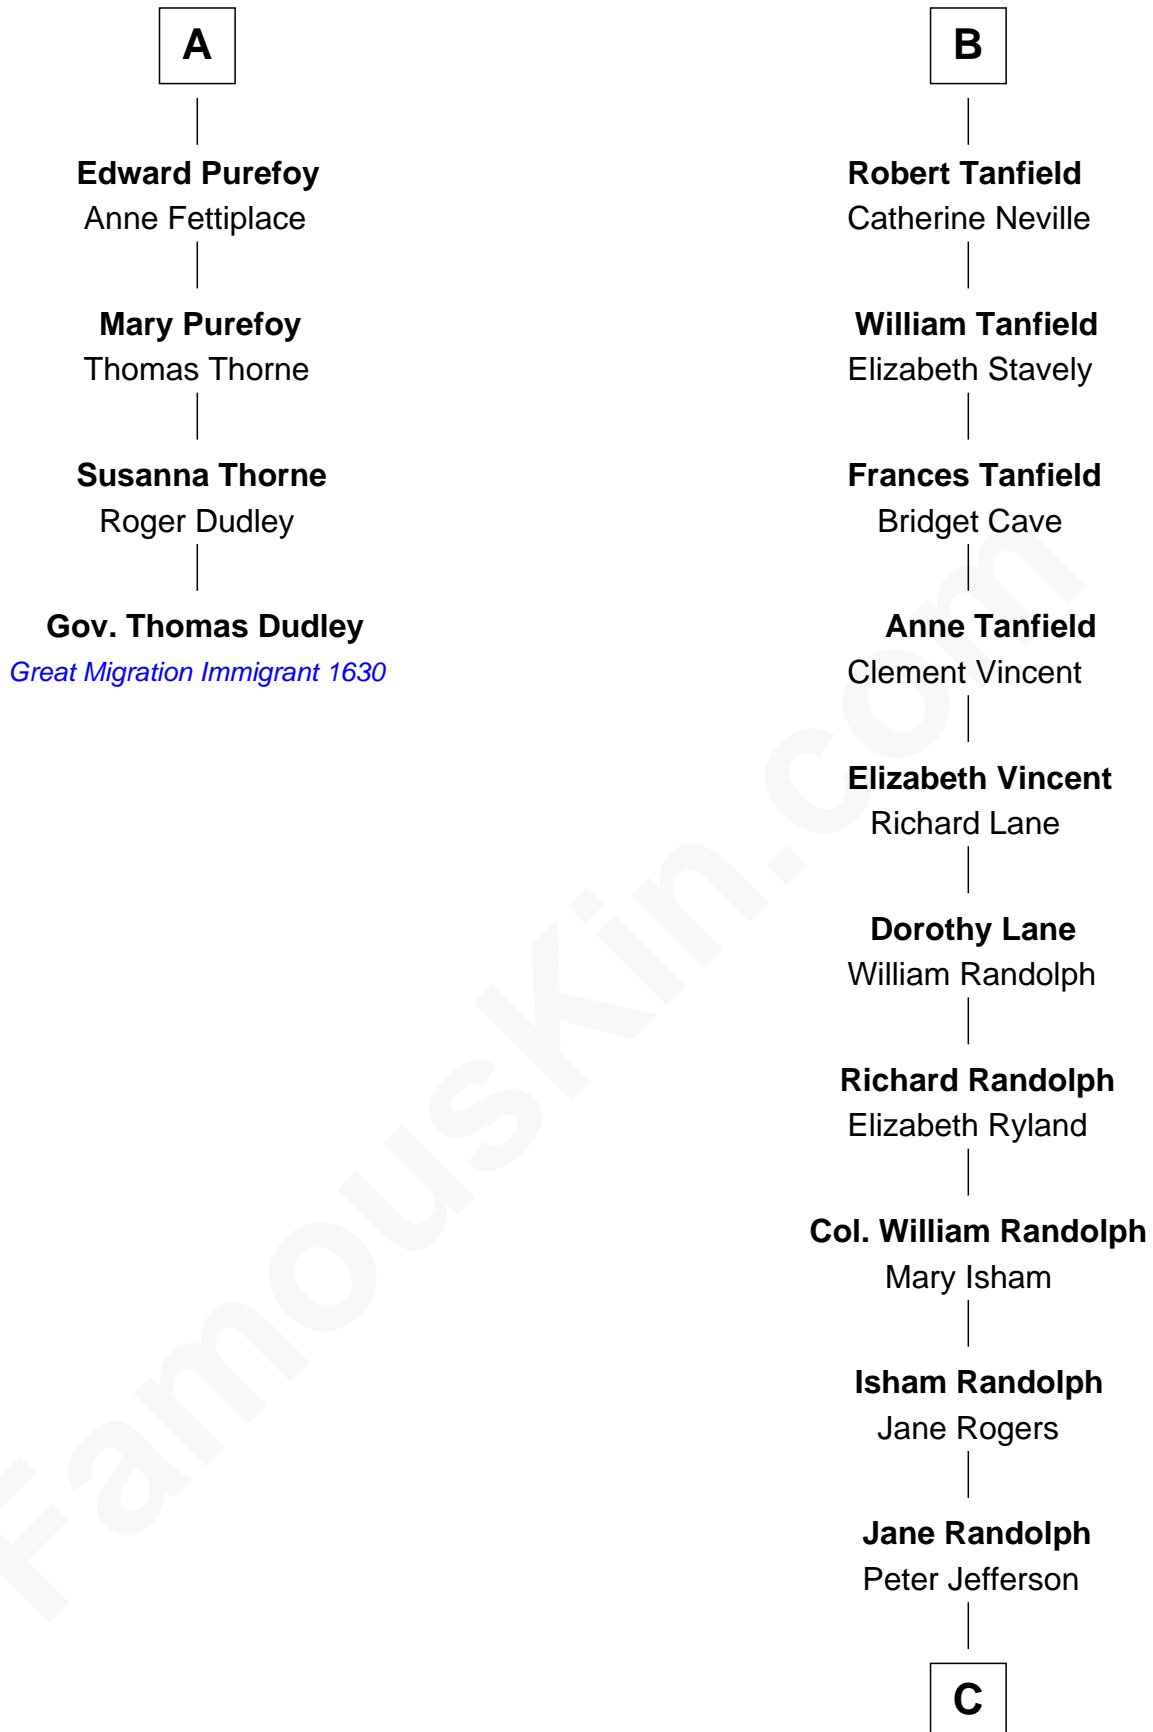

FamousKin.com

Relationship Chart of

Gov. Thomas Dudley

(1576 - 1653) Great Migration Immigrant 1630

10th cousin 11 times removed of

Edith (Bolling) Wilson

First Lady of President Woodrow Wilson

Sir Nicholas Audley

Joan Martin

C

Mary Jefferson

John Bolling

Archibald Bolling

Catherine Payne

Archibald Bolling

Anne E. Wigginton

William Holcombe Bolling

Sarah Spiers White

Edith (Bolling) Wilson

First Lady of Woodrow Wilson

FamousKin.com