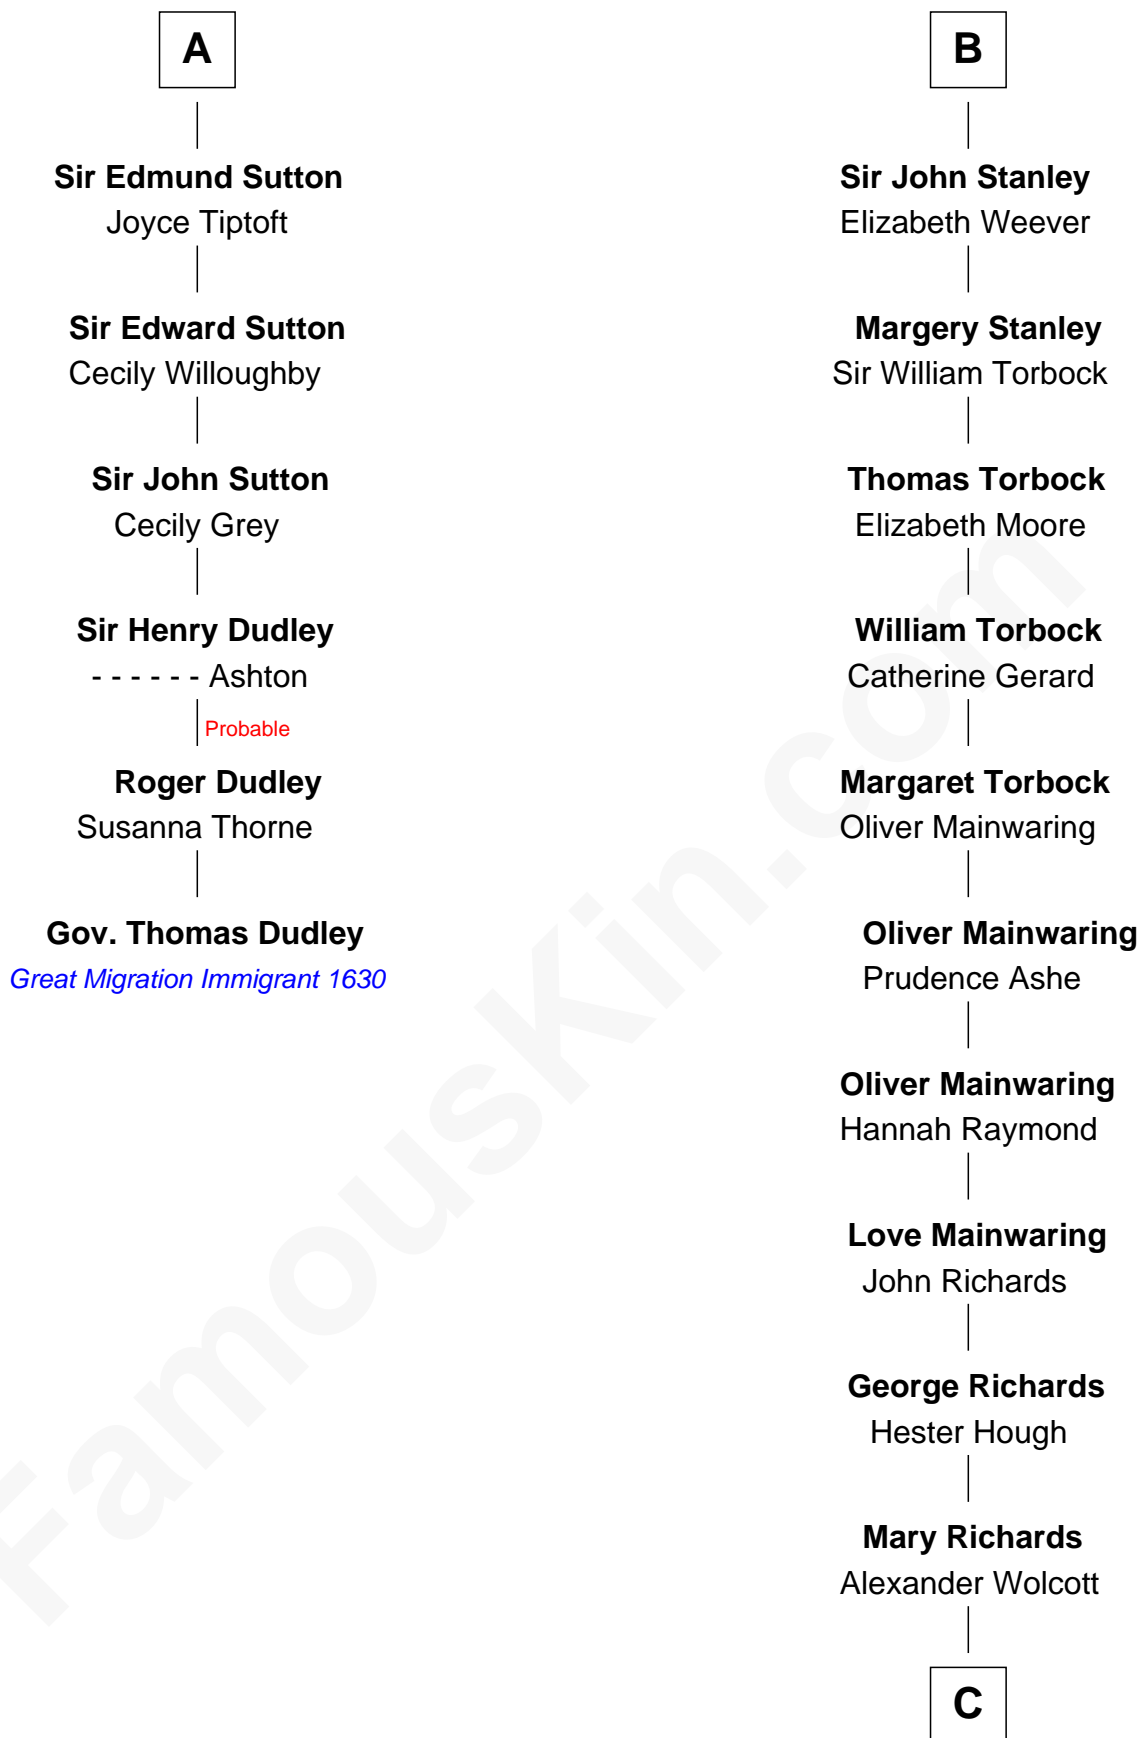

FamousKin.com

Relationship Chart of

Gov. Thomas Dudley

(1576 - 1653) Great Migration Immigrant 1630

12th cousin 9 times removed of

Juliette Gordon Low
 Founder of the Girl Scouts

John, King of England

not married
 ----- De Warenne

Henry Plantagenet
 Maud de Chaworth

Sir Maurice de Berkeley
 Eve la Zouche

Eleanor Plantagenet
 Richard Fitzalan

Thomas de Berkeley
 Katherine de Clyvedon

Sir Richard Fitzalan
 Elizabeth de Bohun

Sir John Berkeley
 Elizabeth Betteshorne

Elizabeth Fitzalan
 Sir Robert Goushill

Elizabeth Berkeley
 Sir John Sutton

Joan Goushill
 Sir Thomas Stanley

A

B

C

Alexander Wolcott

Frances Burbank