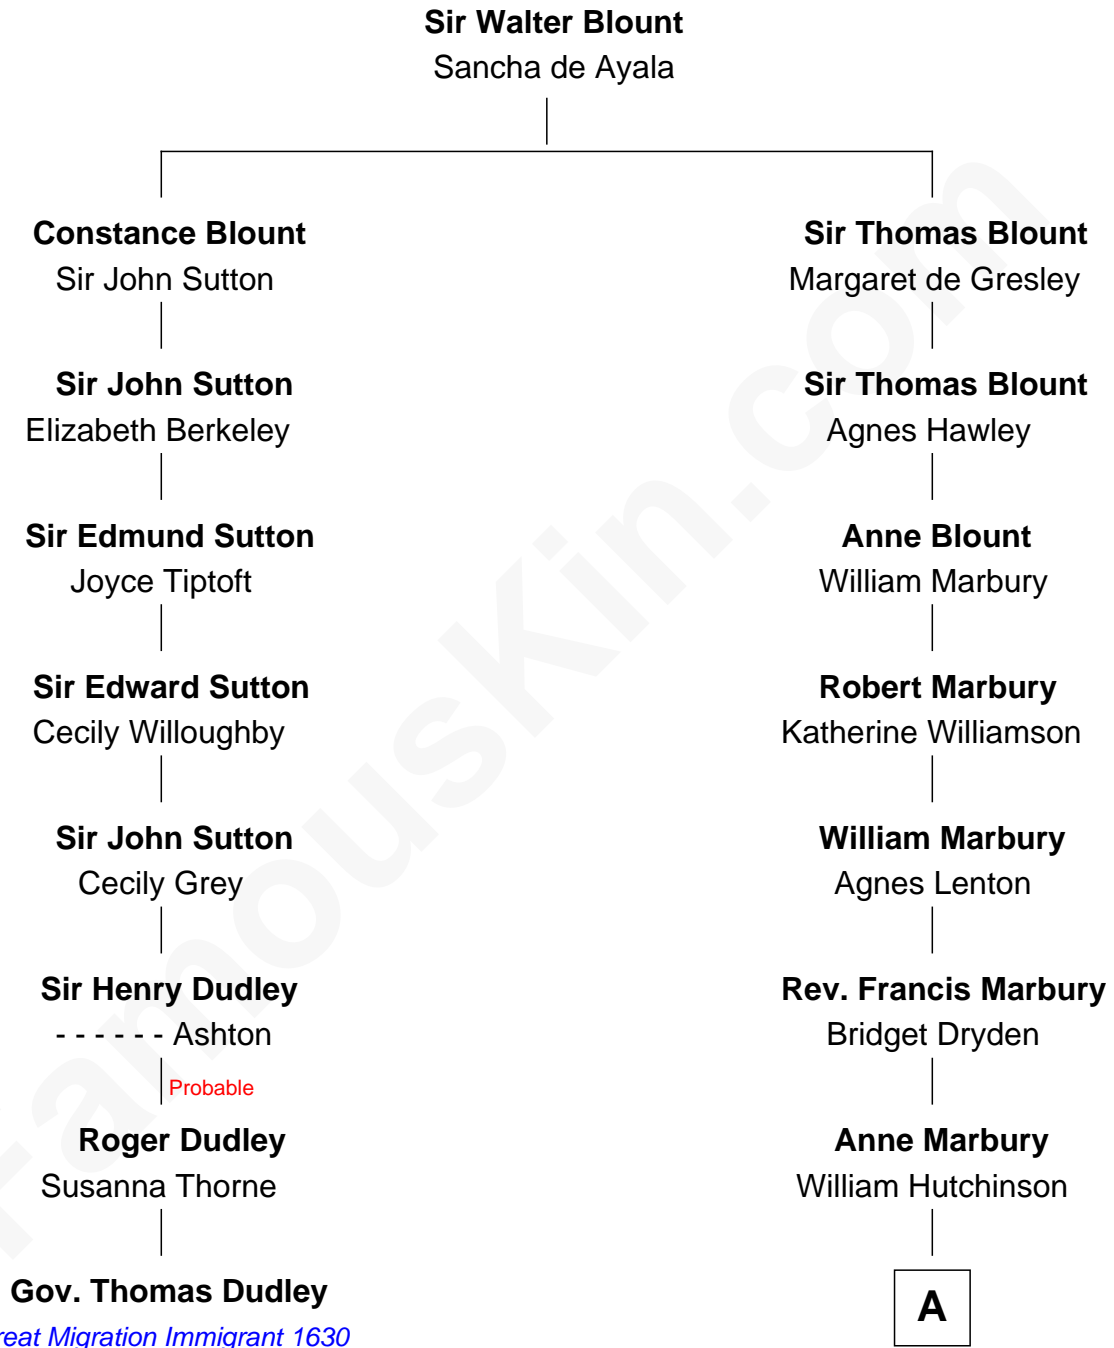

FamousKin.com

Relationship Chart of

Gov. Thomas Dudley

(1576 - 1653) Great Migration Immigrant 1630

7th cousin 7 times removed of

Stephen A. Douglas

Participated in Lincoln-Douglas Debates

A

Susanna Hutchinson

John Cole

Susanna Cole

Thomas Eldred

Mary Eldred

Nicholas Gardiner

Nicholas Gardiner

Martha Havens