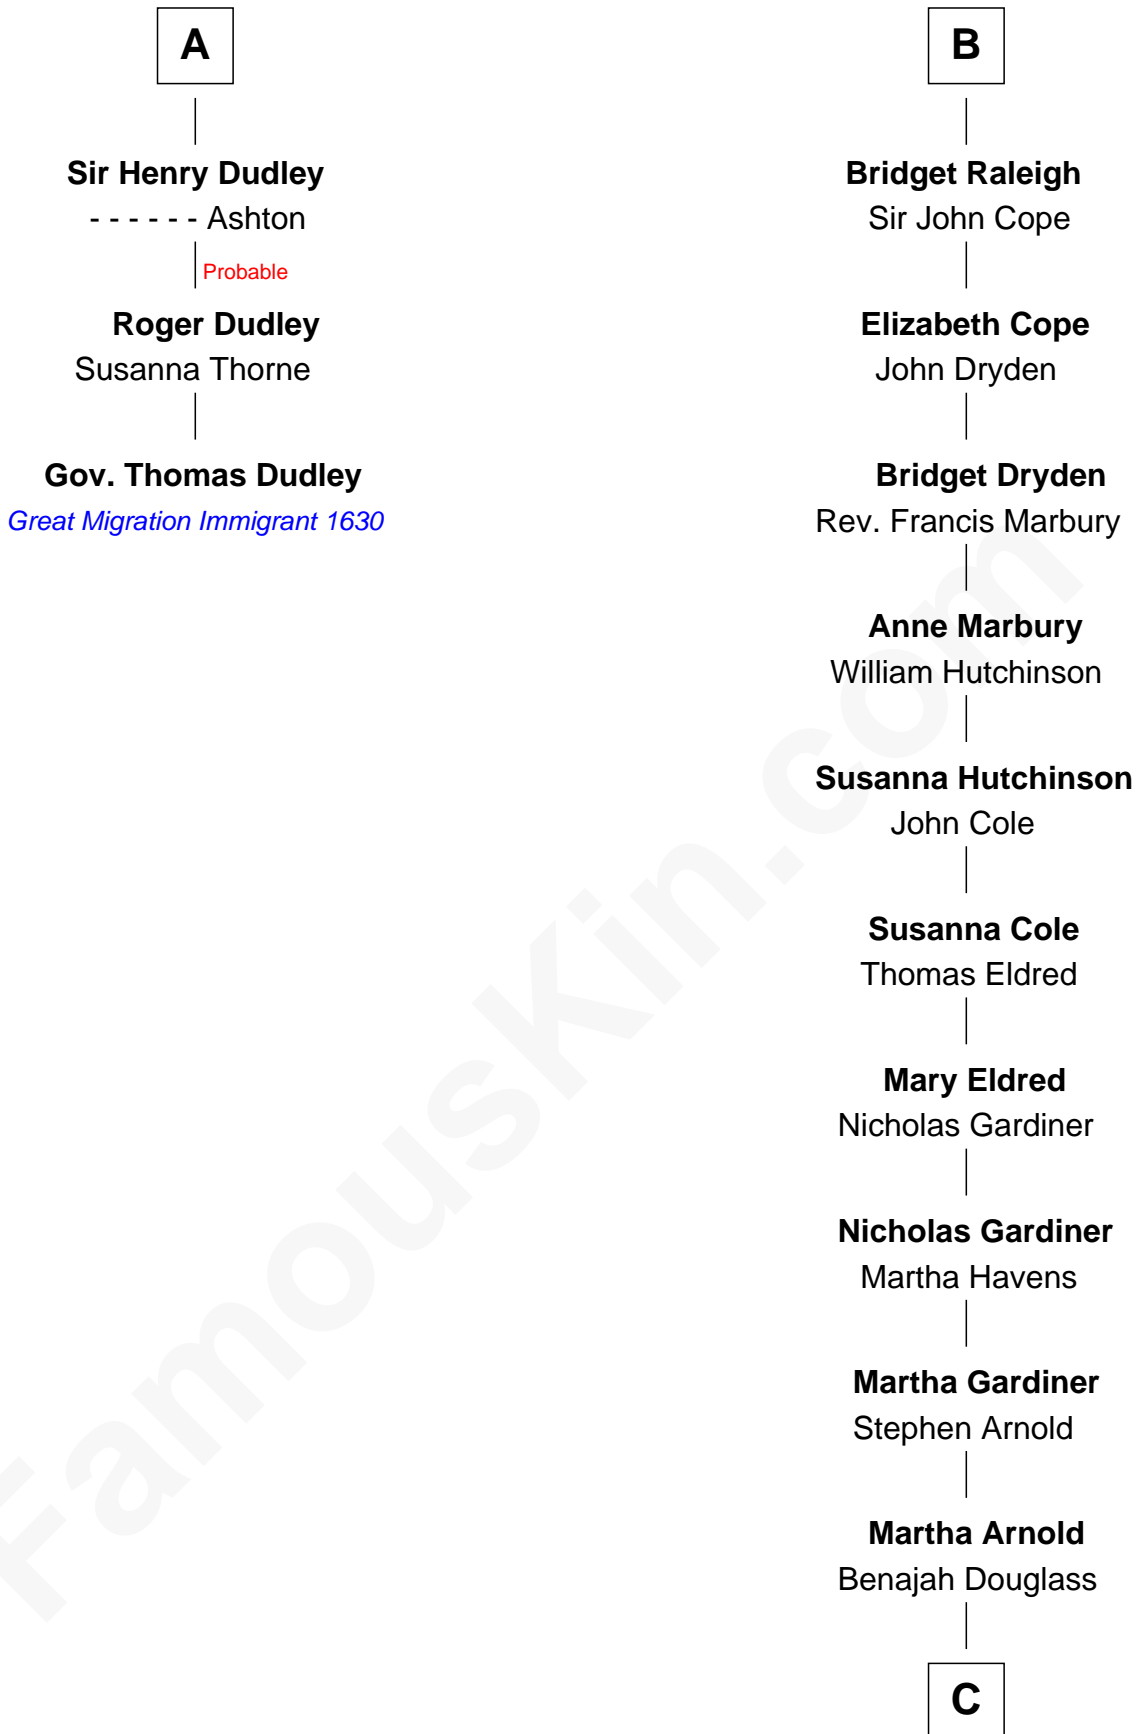

FamousKin.com

Relationship Chart of

Gov. Thomas Dudley

(1576 - 1653) Great Migration Immigrant 1630

9th cousin 9 times removed of

Stephen A. Douglas

Participated in Lincoln-Douglas Debates

C

Dr. Stephen Arnold Douglass

Sarah Fiske

Stephen A. Douglas

The Lincoln-Douglas Debates

FamousKin.com