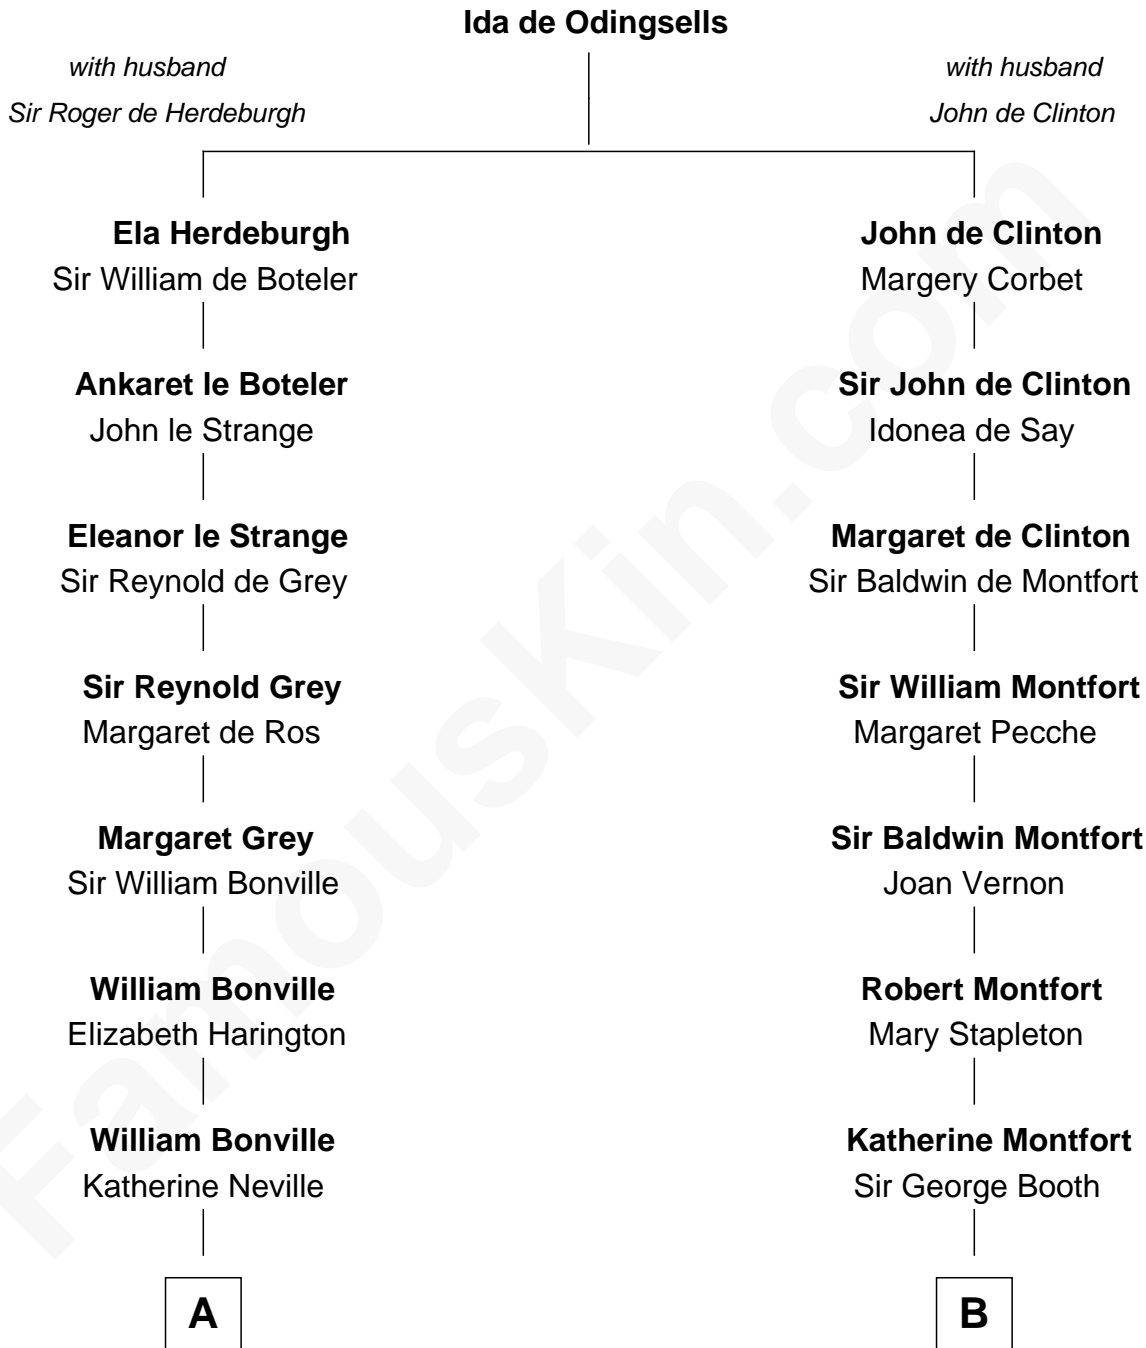

FamousKin.com Relationship Chart of Gov. Thomas Dudley

(1576 - 1653) Great Migration Immigrant 1630

11th cousin 7 times removed of

Stephen A. Douglas

Participated in Lincoln-Douglas Debates

C

Sarah Fiske

Dr. Stephen Arnold Douglass