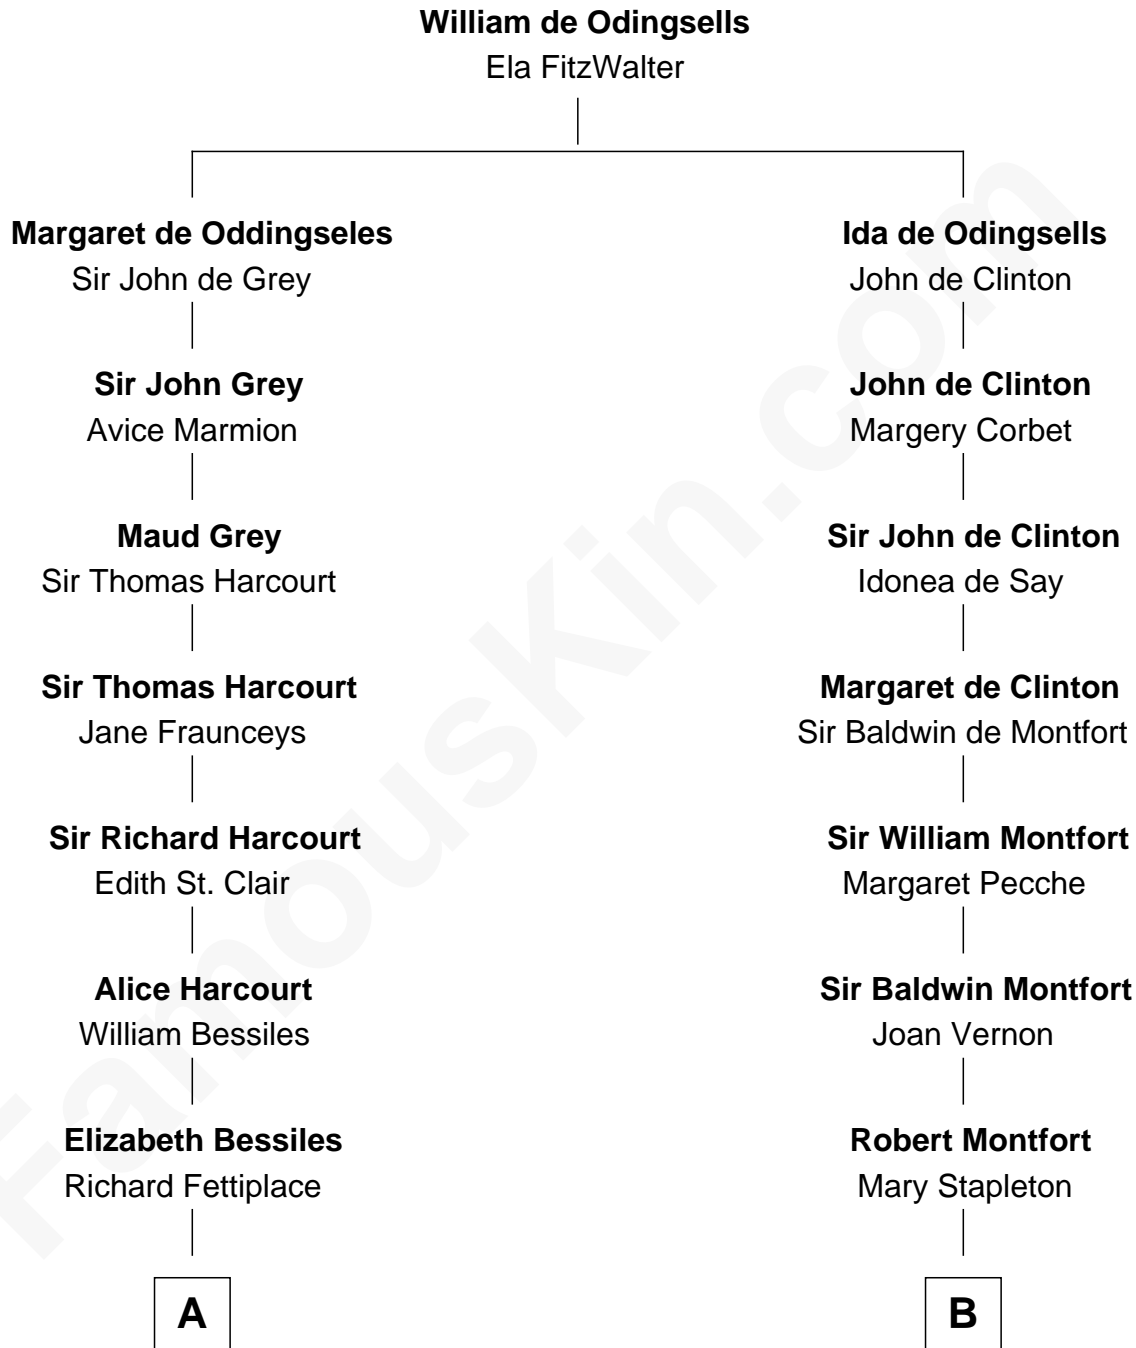

FamousKin.com
Relationship Chart of
Gov. Thomas Dudley

(1576 - 1653) Great Migration Immigrant 1630

10th cousin 9 times removed of

Stephen A. Douglas

Participated in Lincoln-Douglas Debates

C

Rev. Nathaniel Fiske

Sarah Arnold

Sarah Fiske

Dr. Stephen Arnold Douglass

Stephen A. Douglas

[The Lincoln-Douglas Debates](#)

FamousKin.com