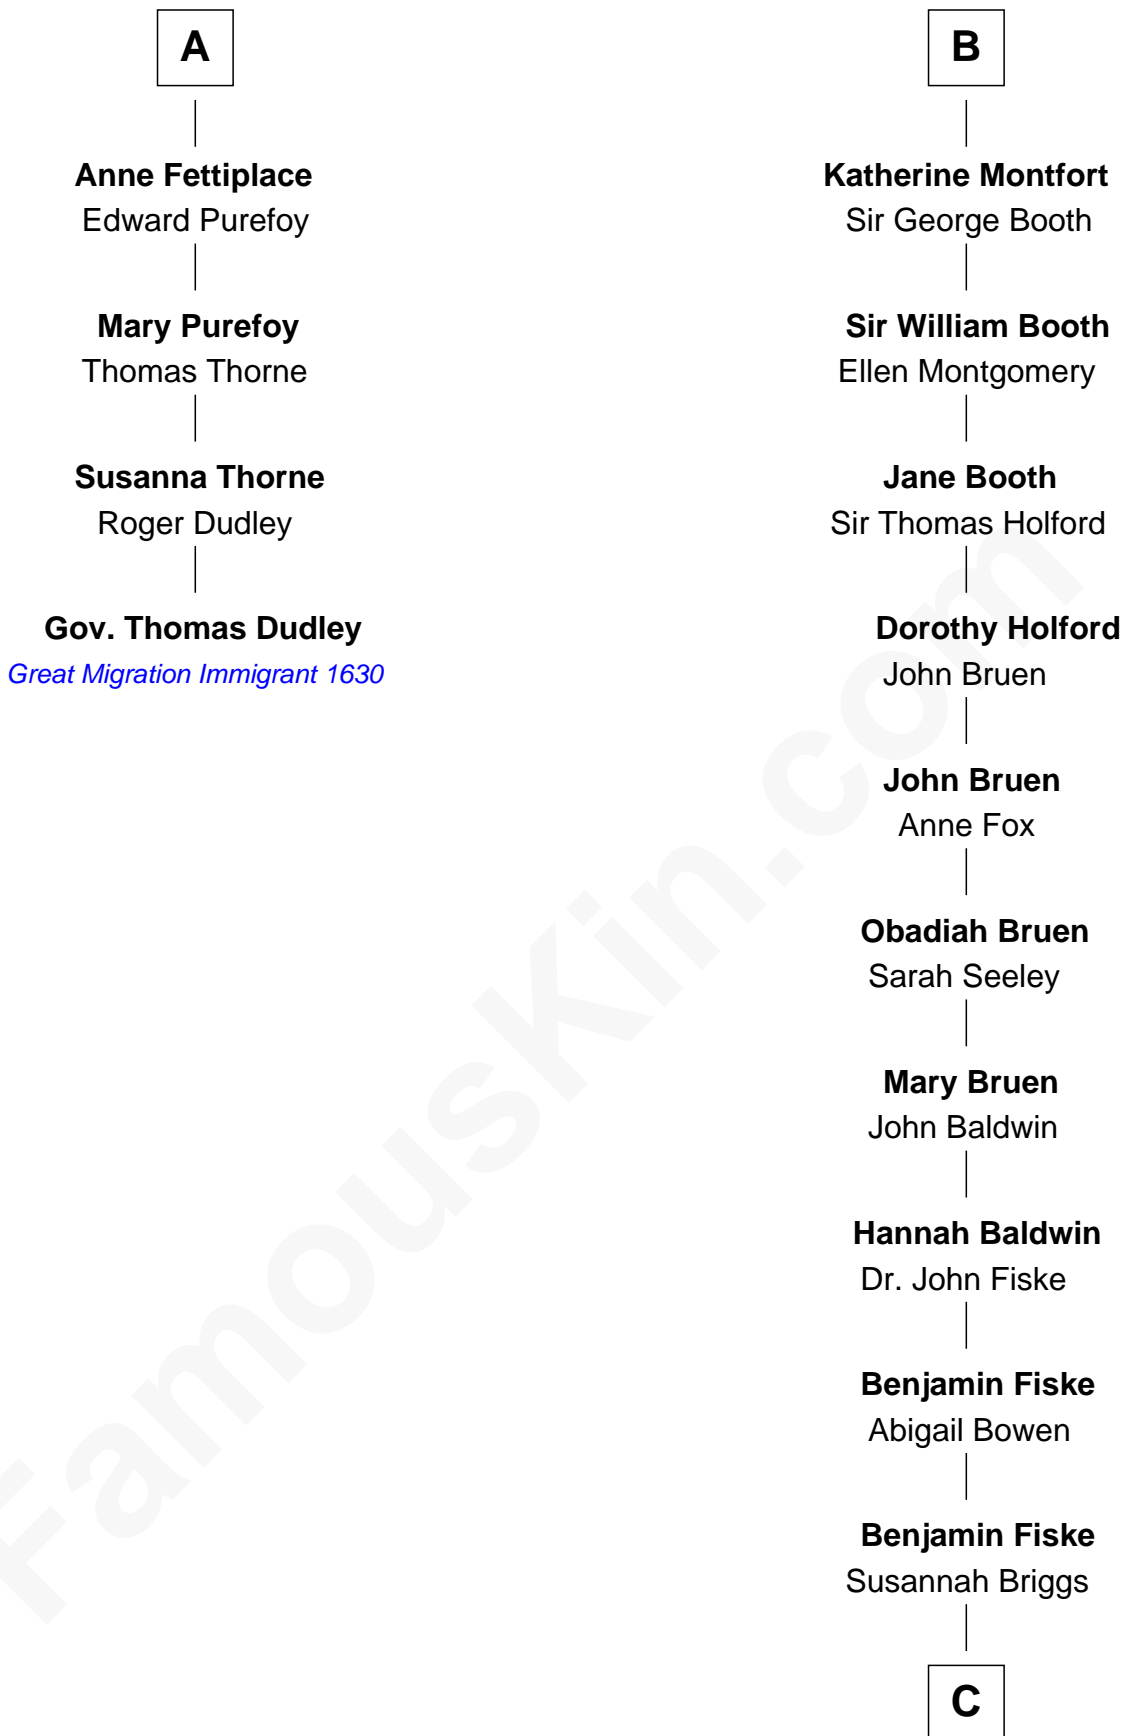

FamousKin.com
Relationship Chart of
Gov. Thomas Dudley

(1576 - 1653) Great Migration Immigrant 1630

10th cousin 9 times removed of

Stephen A. Douglas

Participated in Lincoln-Douglas Debates

C

Rev. Nathaniel Fiske

Sarah Arnold

Sarah Fiske

Dr. Stephen Arnold Douglass

Stephen A. Douglas

[The Lincoln-Douglas Debates](#)

FamousKin.com