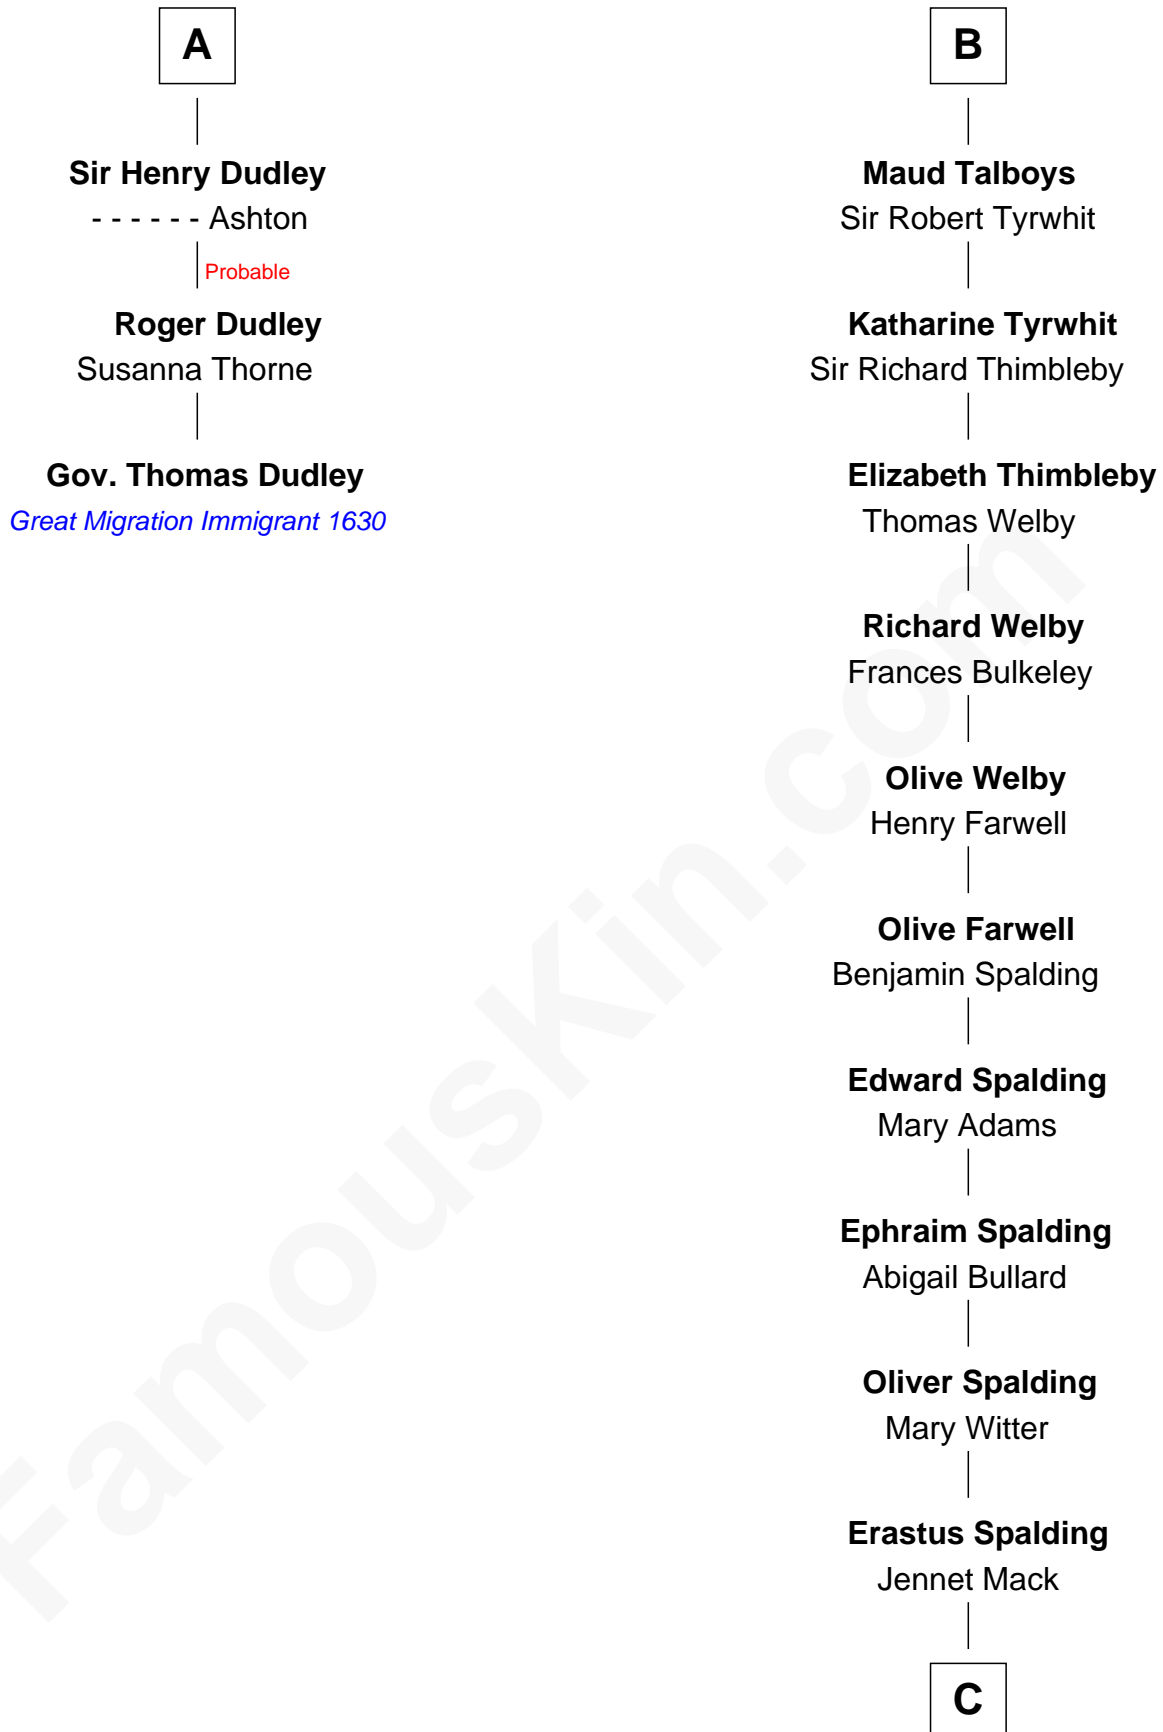

FamousKin.com

Relationship Chart of

Gov. Thomas Dudley

(1576 - 1653) Great Migration Immigrant 1630

9th cousin 11 times removed of

Katharine Hepburn

Movie Actress

Henry Plantagenet

Joan of Lancaster

John de Mowbray

John de Mowbray

Elizabeth de Segrave

Joan de Mowbray

Sir Thomas Grey

Maud Grey

Sir Robert Ogle

Anne Ogle

Sir William Heron

Elizabeth Heron

Sir John Heron

Elizabeth Heron

Sir Robert Talboys

B

C