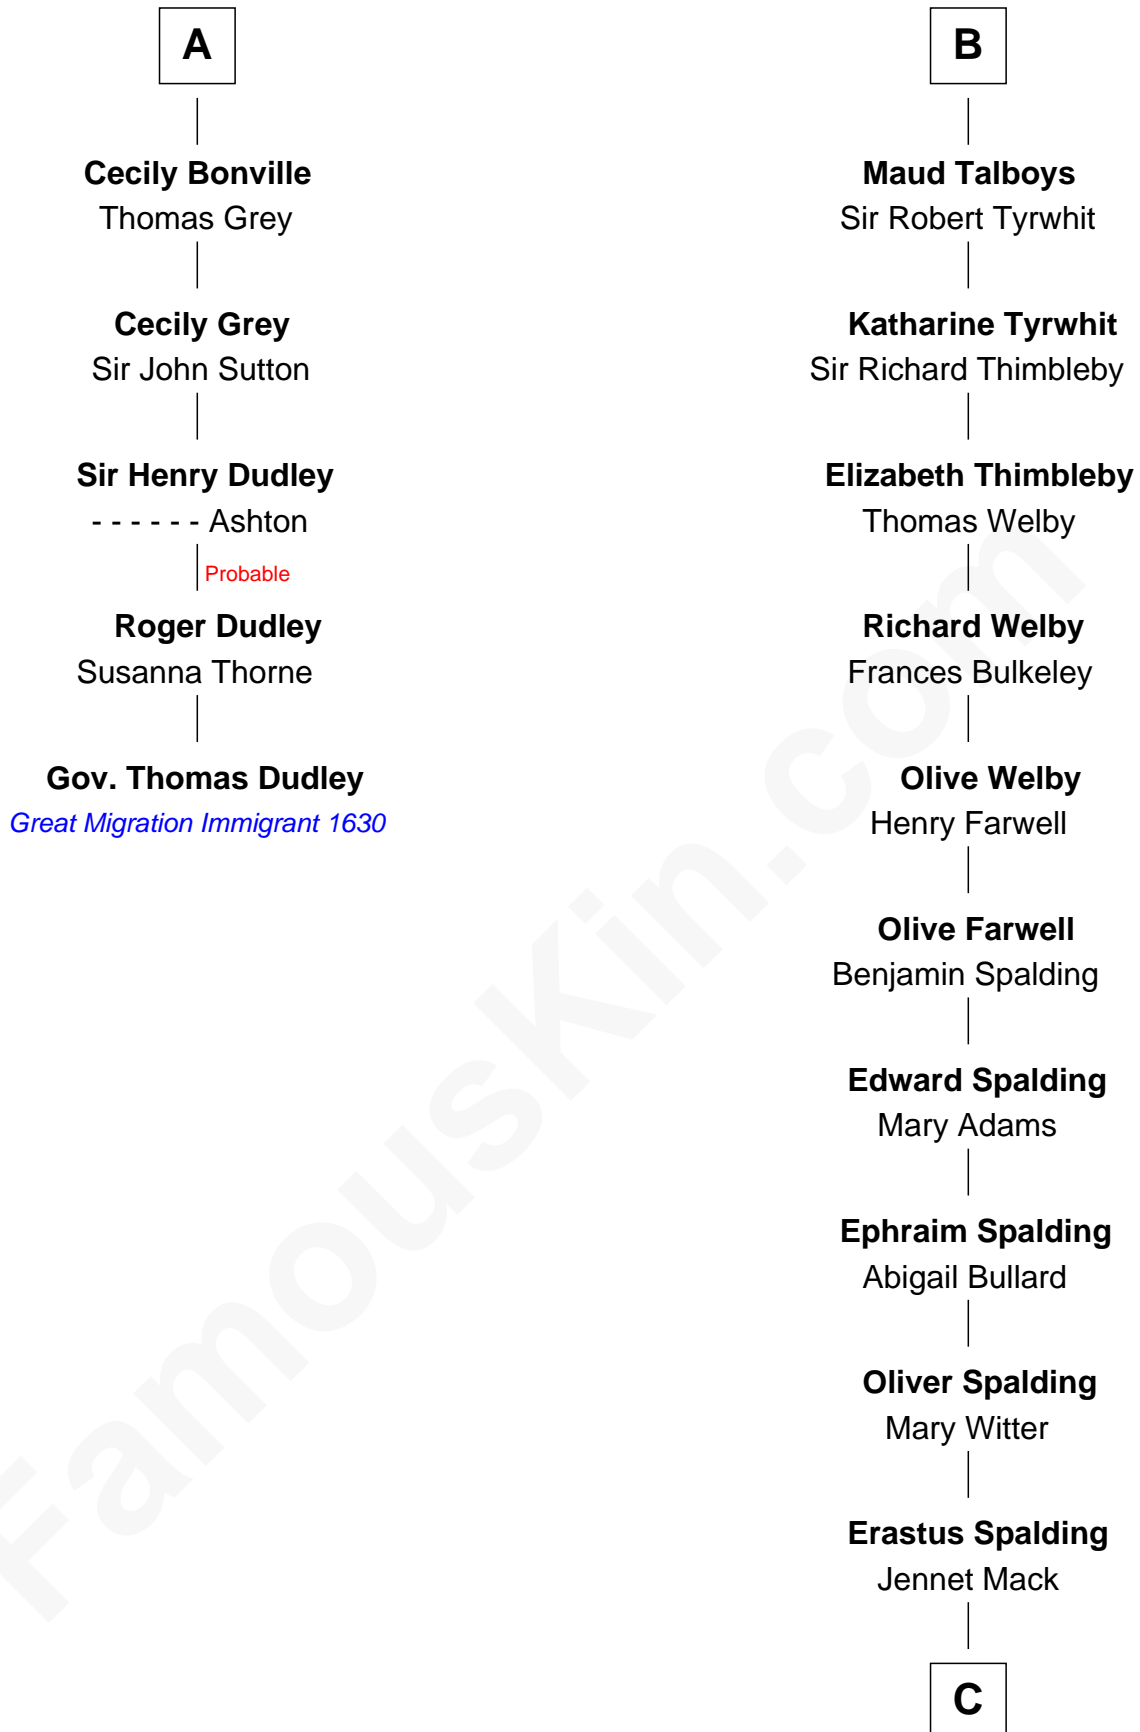

FamousKin.com

Relationship Chart of

Gov. Thomas Dudley

(1576 - 1653) Great Migration Immigrant 1630

11th cousin 9 times removed of

Katharine Hepburn
Movie Actress

Sir Robert de Ros
Isabel de Aubeney

C

—
Martha Ann Spalding

Leman Benton Garlinghouse

—
Caroline Garlinghouse

Alfred Augustus Houghton

—
Katharine Martha Houghton

Thomas Norval Hepburn

—
Katharine Hepburn

Movie Actress

FamousKin.com