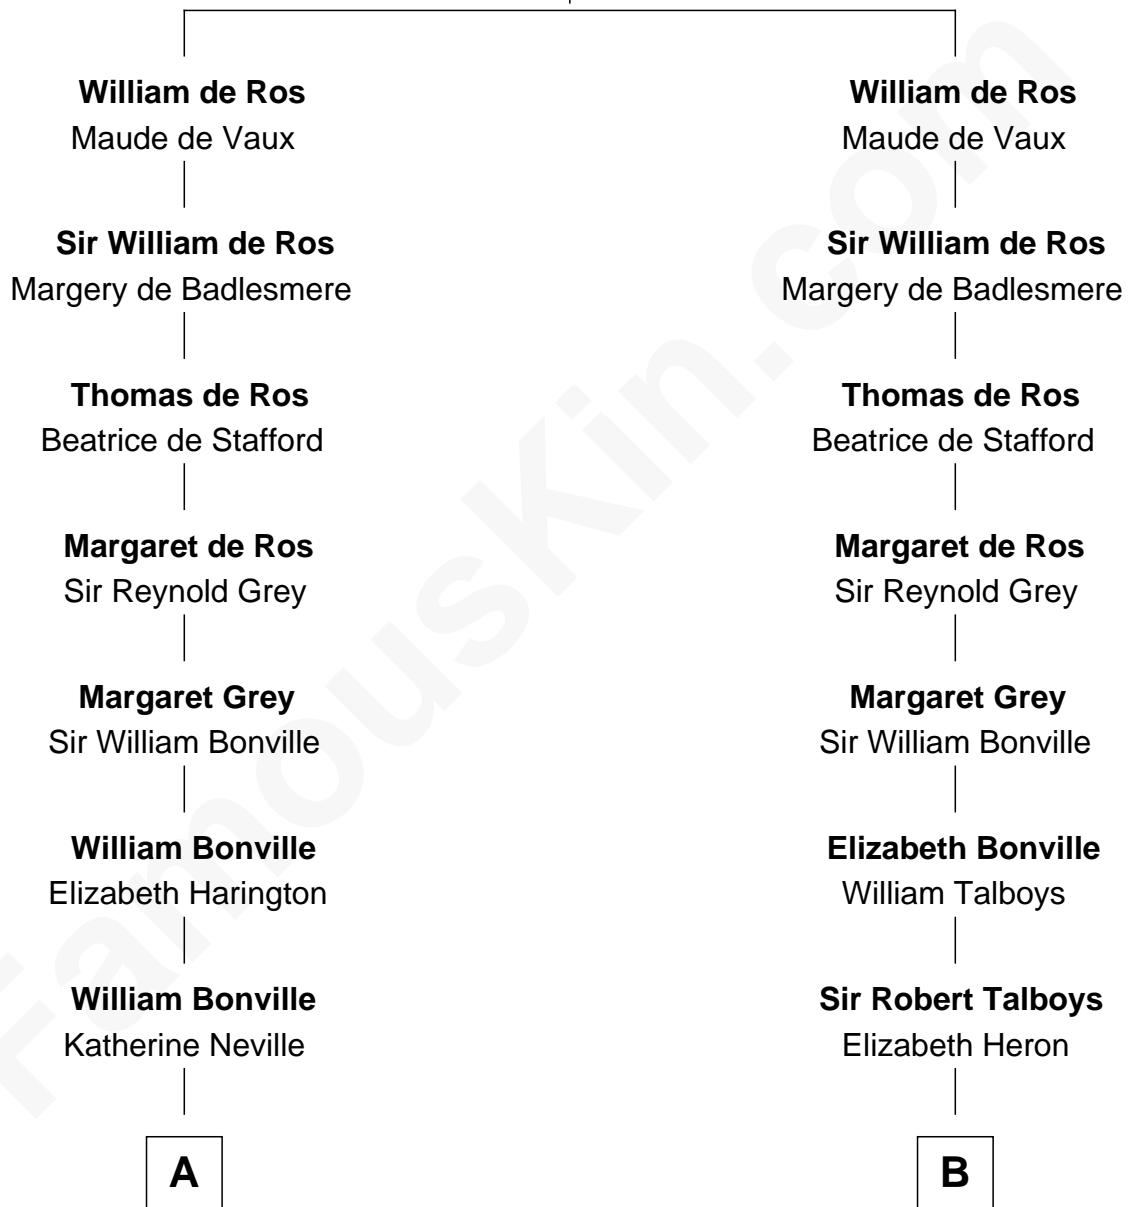

FamousKin.com

Relationship Chart of

Gov. Thomas Dudley

(1576 - 1653) Great Migration Immigrant 1630

11th cousin 9 times removed of

Katharine Hepburn
Movie Actress

Sir Robert de Ros
Isabel de Aubeney

C

—
Martha Ann Spalding

Leman Benton Garlinghouse

—
Caroline Garlinghouse

Alfred Augustus Houghton

—
Katharine Martha Houghton

Thomas Norval Hepburn

—
Katharine Hepburn

Movie Actress