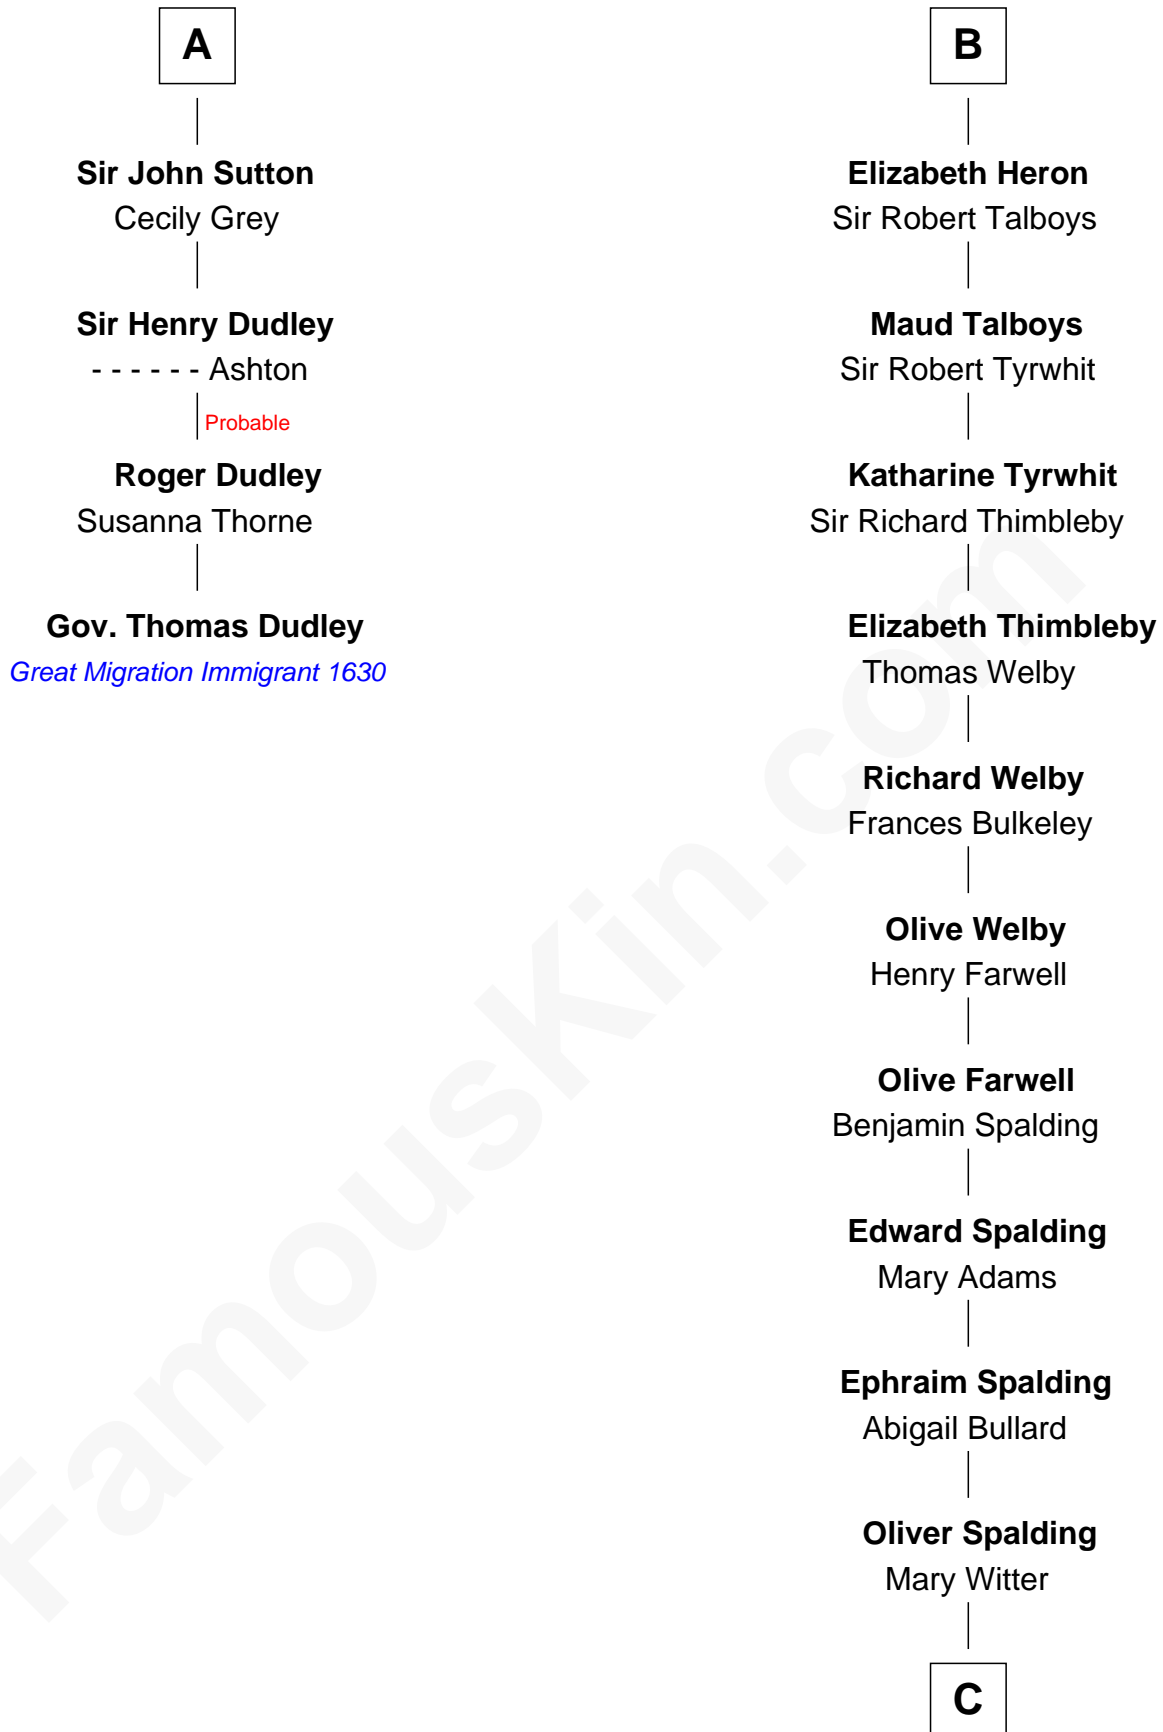

FamousKin.com

Relationship Chart of

Gov. Thomas Dudley

(1576 - 1653) Great Migration Immigrant 1630

10th cousin 11 times removed of

Katharine Hepburn
Movie Actress

C

Erastus Spalding

Jennet Mack

Martha Ann Spalding

Leman Benton Garlinghouse

Caroline Garlinghouse

Alfred Augustus Houghton

Katharine Martha Houghton

Thomas Norval Hepburn

Katharine Hepburn