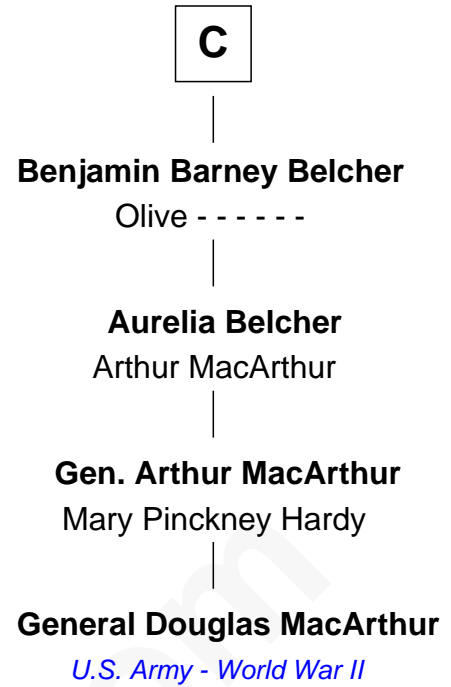

FamousKin.com

Relationship Chart of

Gov. Thomas Dudley

(1576 - 1653) Great Migration Immigrant 1630

12th cousin 8 times removed of

General Douglas MacArthur

U.S. Army - World War II

Sir Humphrey de Bohun
Maud of Eu

FamousKin.com