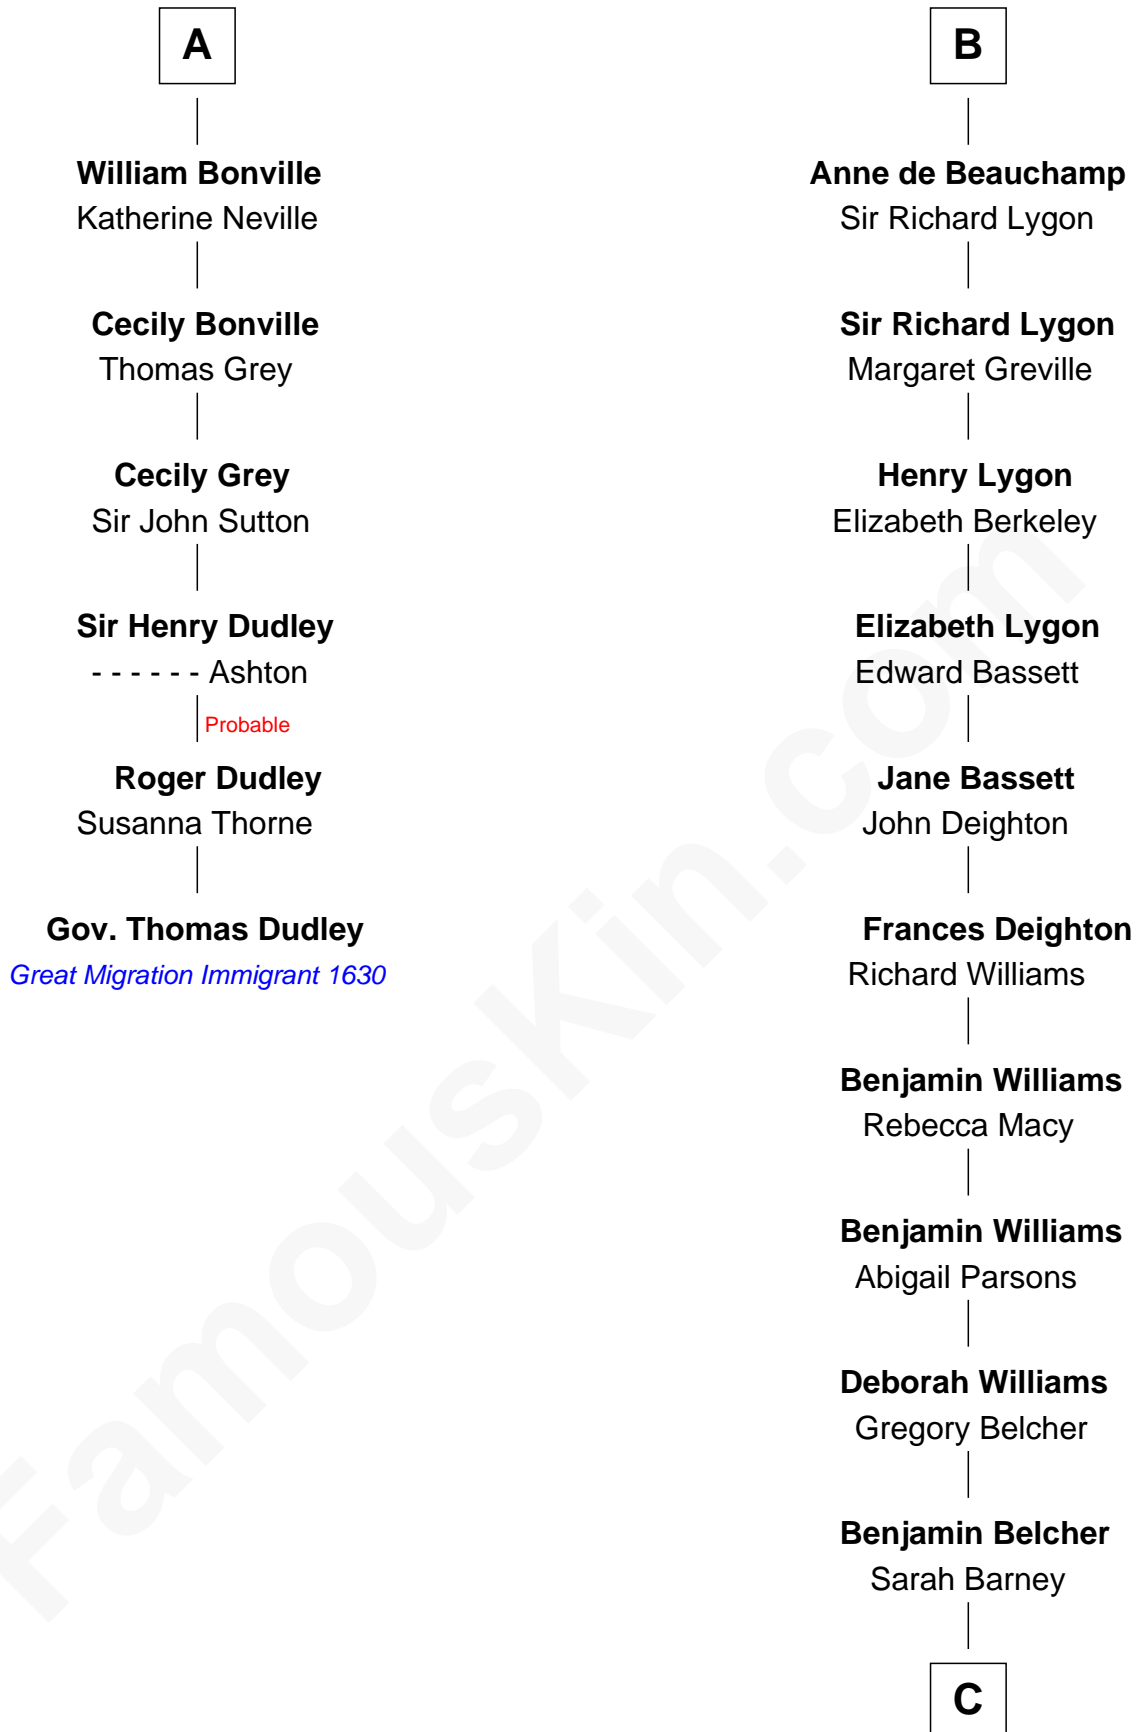

FamousKin.com

Relationship Chart of

Gov. Thomas Dudley

(1576 - 1653) Great Migration Immigrant 1630

12th cousin 8 times removed of

General Douglas MacArthur

U.S. Army - World War II

Sir Humphrey de Bohun
Maud of Eu

FamousKin.com