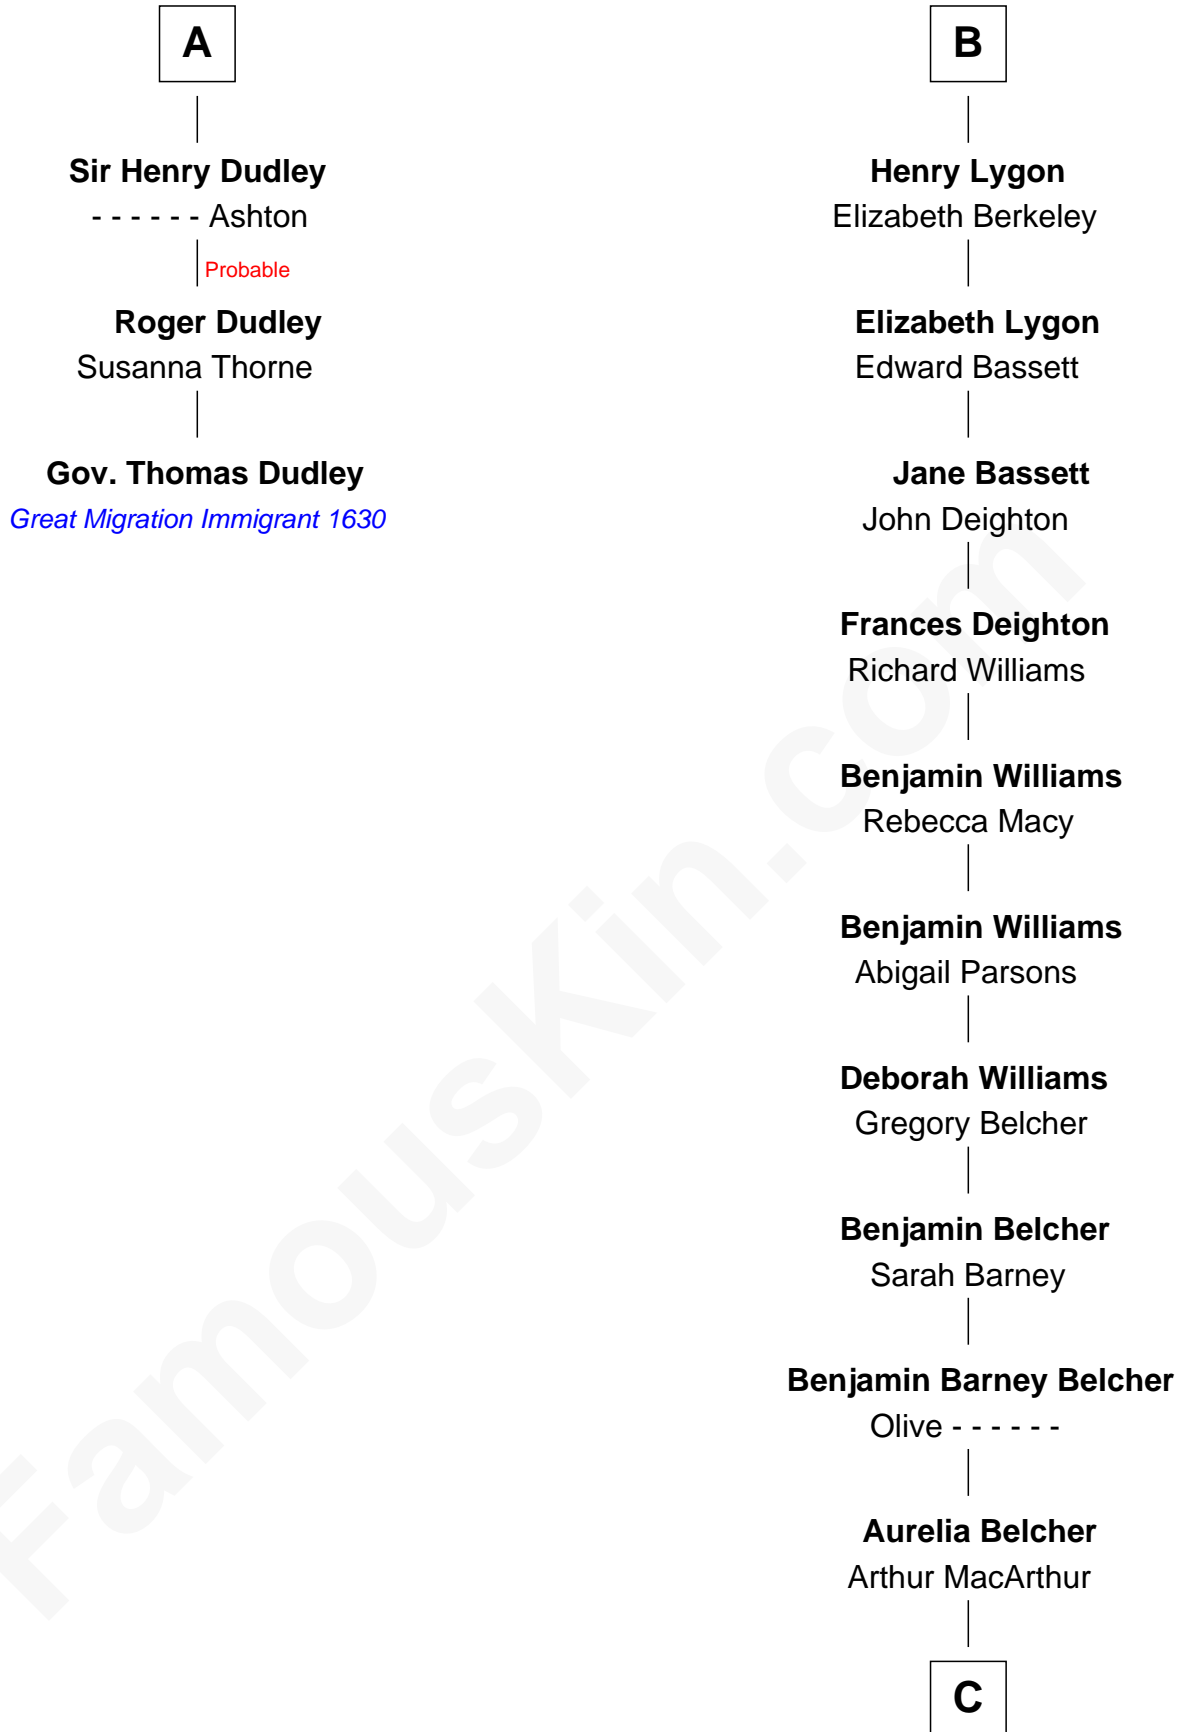

FamousKin.com

Relationship Chart of

Gov. Thomas Dudley

(1576 - 1653) Great Migration Immigrant 1630

9th cousin 9 times removed of

General Douglas MacArthur

U.S. Army - World War II

C

Gen. Arthur MacArthur

Mary Pinckney Hardy

General Douglas MacArthur

U.S. Army - World War II

FamousKin.com