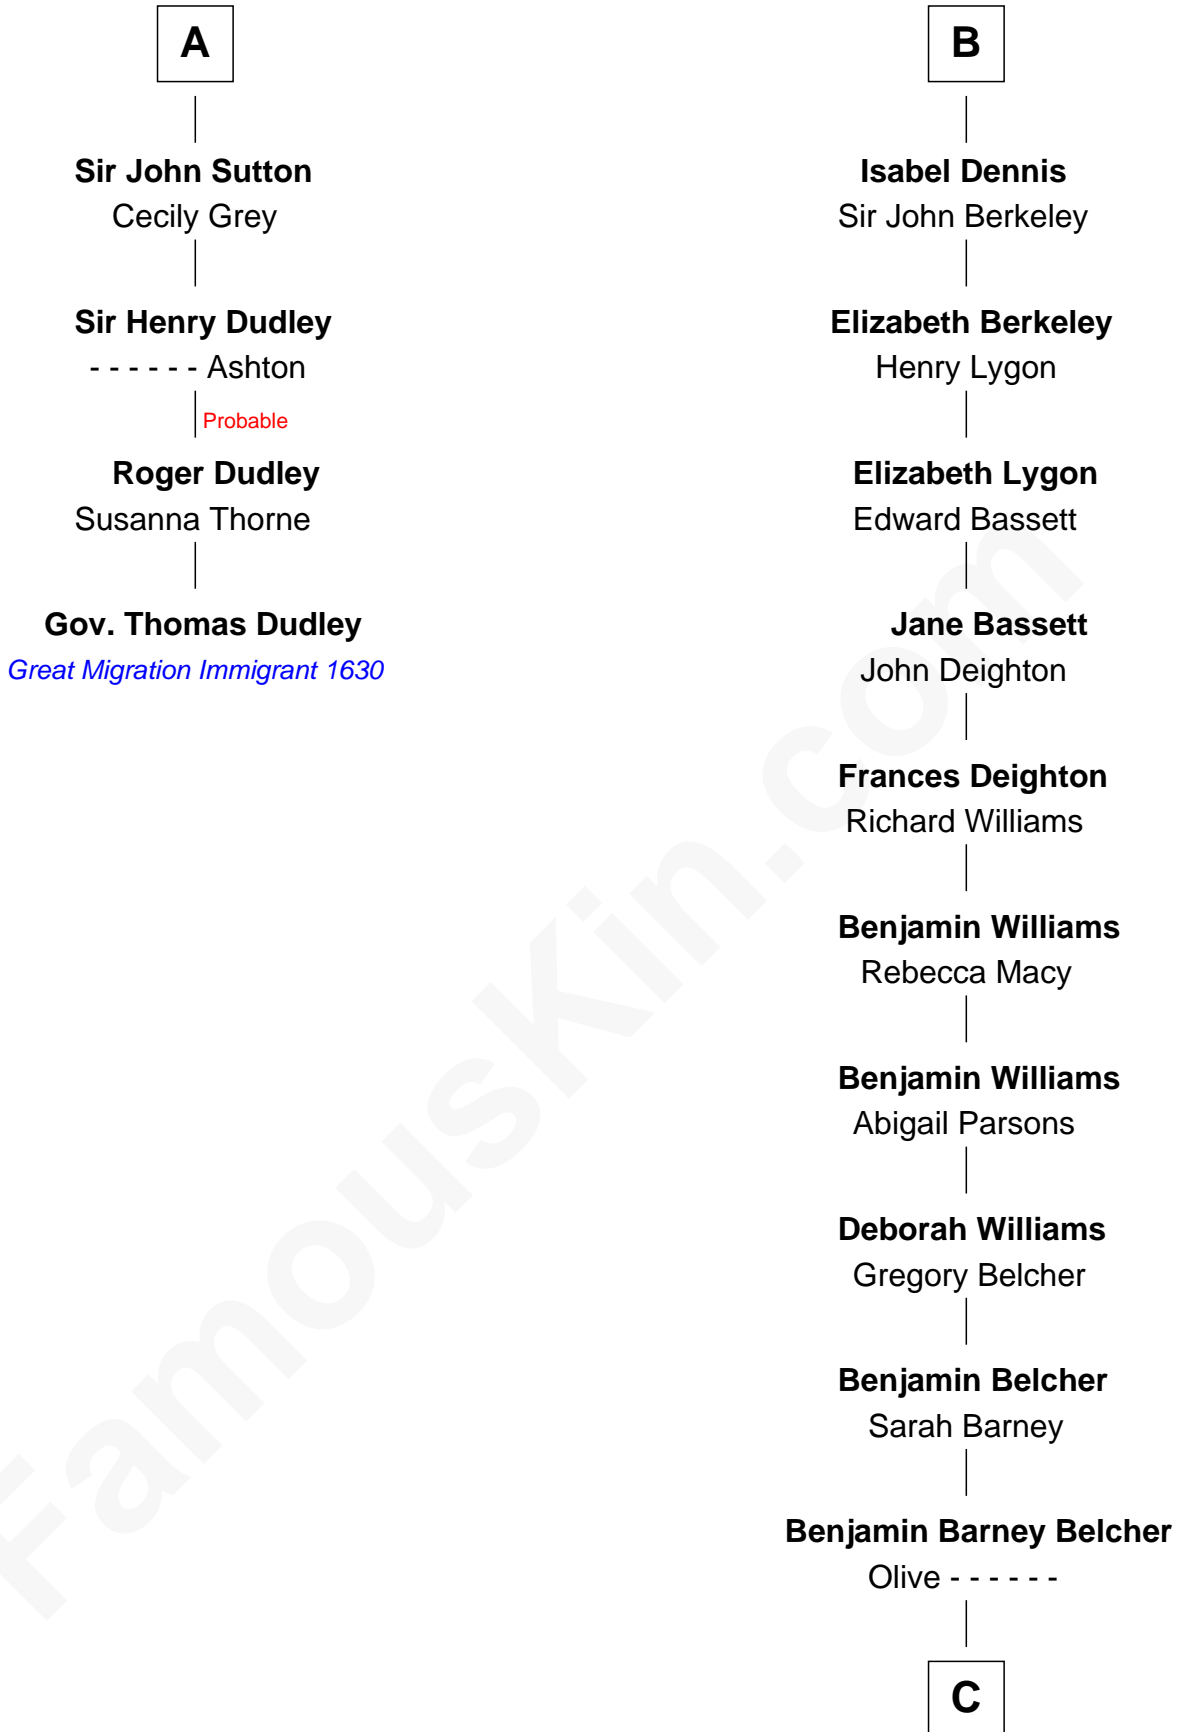

## Relationship Chart of

### Gov. Thomas Dudley

(1576 - 1653) Great Migration Immigrant 1630

10th cousin 9 times removed of

**General Douglas MacArthur**  
U.S. Army - World War II

C

**Aurelia Belcher**  
Arthur MacArthur

**Gen. Arthur MacArthur**  
Mary Pinckney Hardy