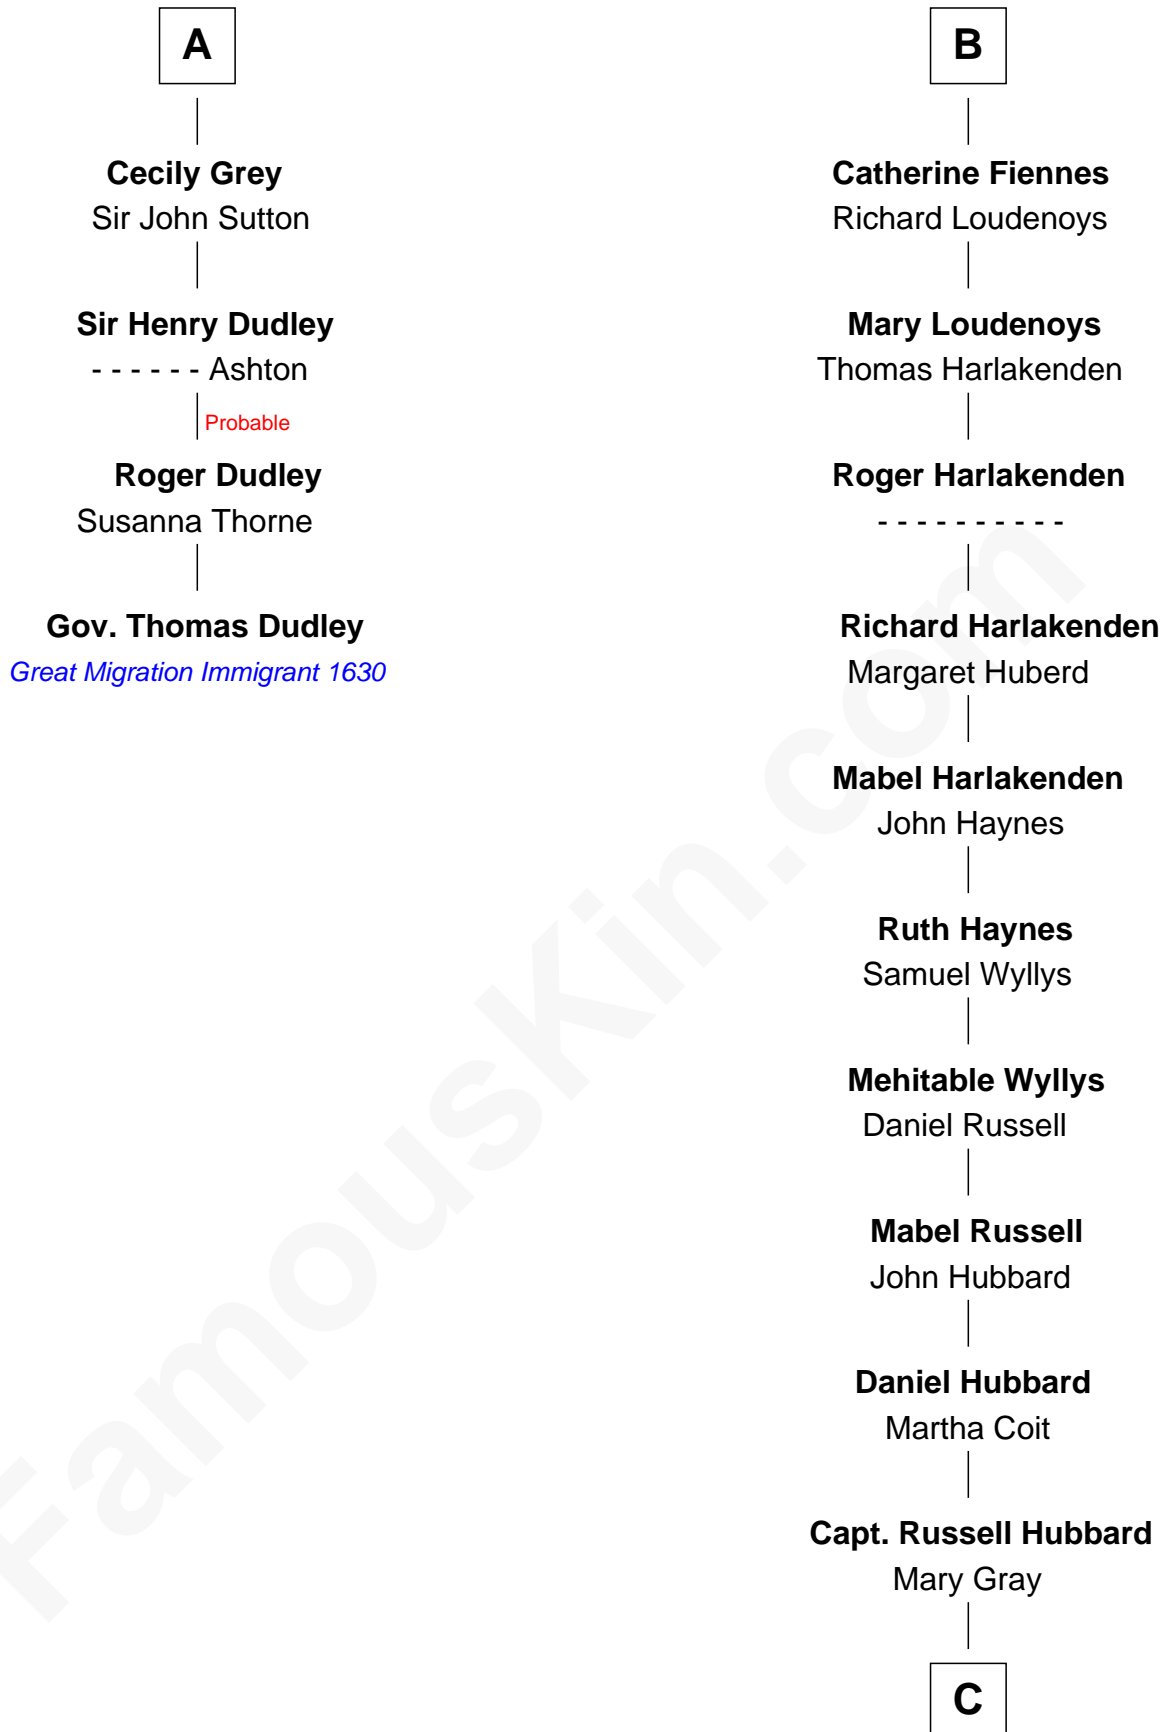

FamousKin.com

Relationship Chart of

Gov. Thomas Dudley

(1576 - 1653) Great Migration Immigrant 1630

10th cousin 10 times removed of

Frank Lloyd Wright
American Architect

Bartholomew de Badlesmere

Margaret de Clare

Margery de Badlesmere

Sir William de Ros

Thomas de Ros

Beatrice de Stafford

Margaret de Ros

Sir Reynold Grey

Margaret Grey

Sir William Bonville

Sir William de Bohun

Humphrey de Bohun

Joan Fitzalan

Eleanor de Bohun

Sir Thomas Plantagenet

Anne Plantagenet

Sir William Bouchier

Sir John Bouchier

Margaret Berners

Sir Humphrey Bouchier

Elizabeth Tilney

Anne Bouchier

Thomas Fiennes

B

C

—
Martha Hubbard