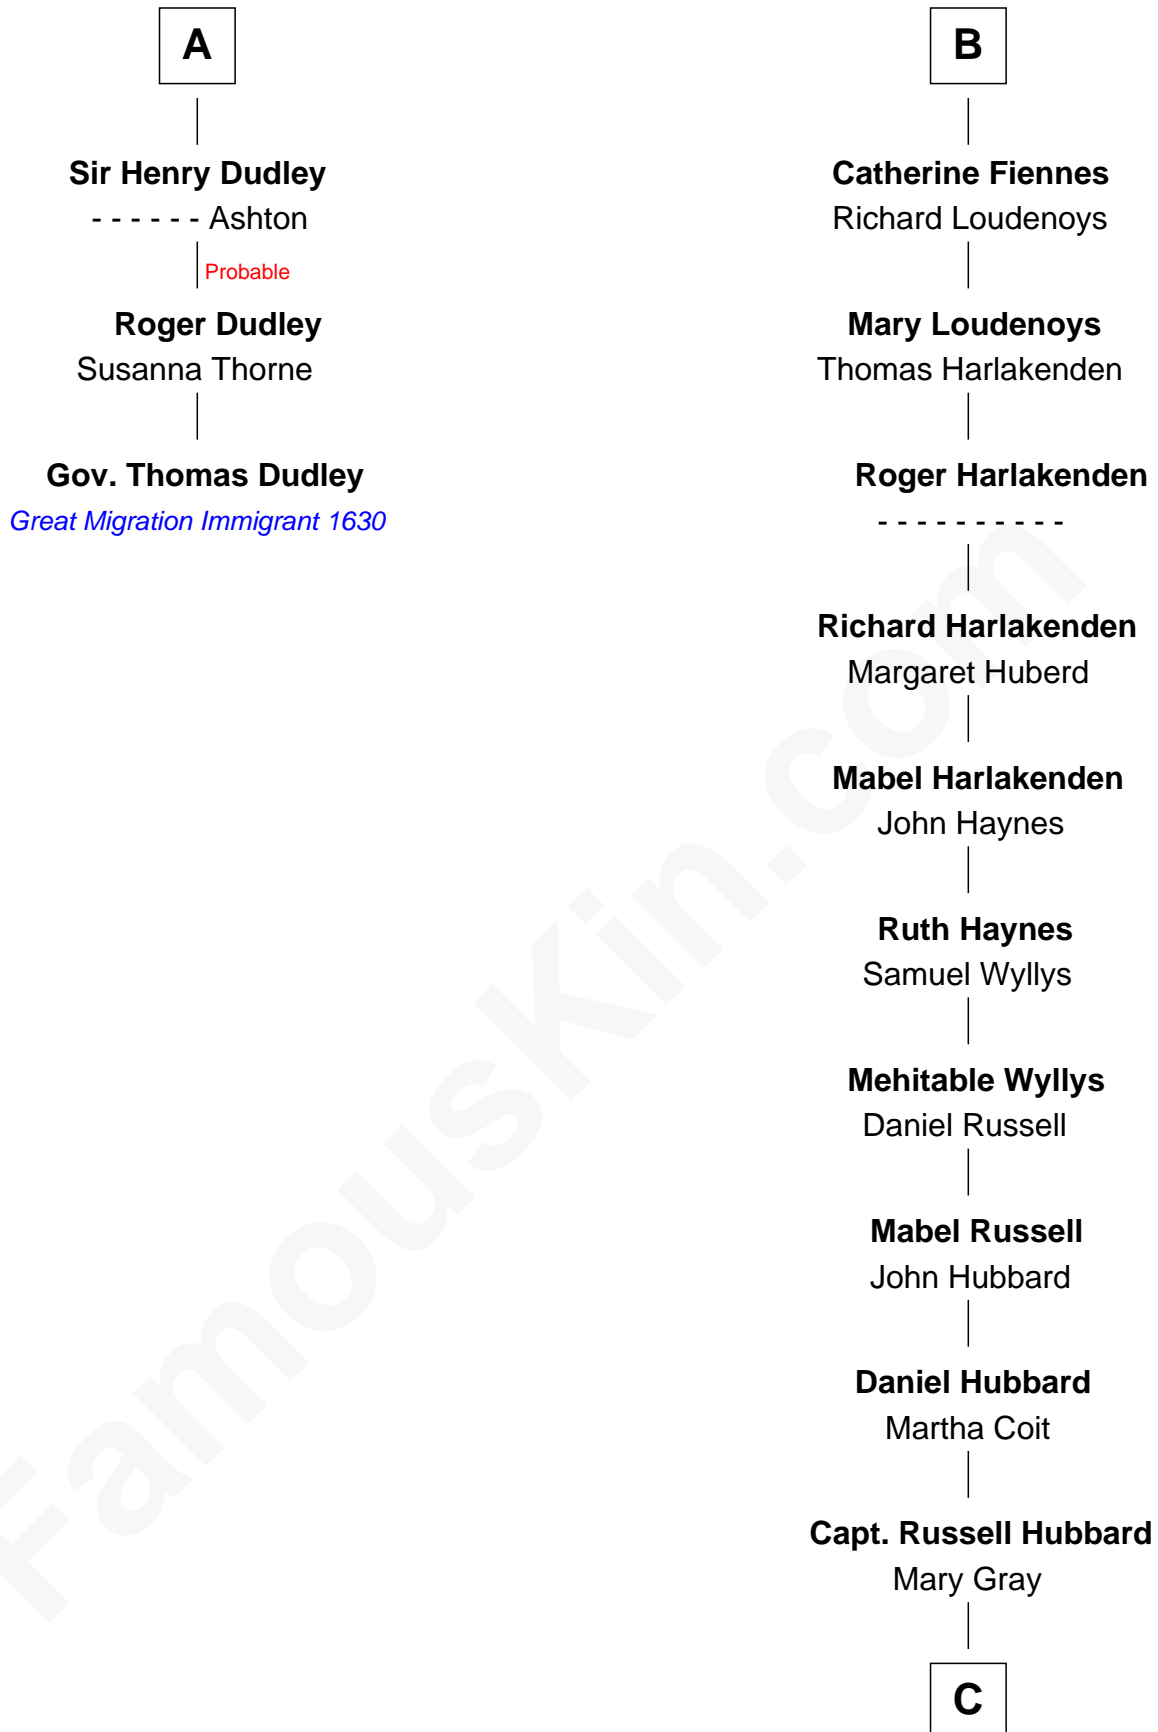

## Relationship Chart of

### Gov. Thomas Dudley

(1576 - 1653) Great Migration Immigrant 1630

9th cousin 11 times removed of

**Frank Lloyd Wright**  
American Architect

**C**

—  
**Martha Hubbard**

David Wright  
—

**Rev. David Wright**

Abigail Goddard  
—

**William Carey Wright**

Anna Lloyd Jones  
—

**Frank Lloyd Wright**

*American Architect*

FamousKin.com