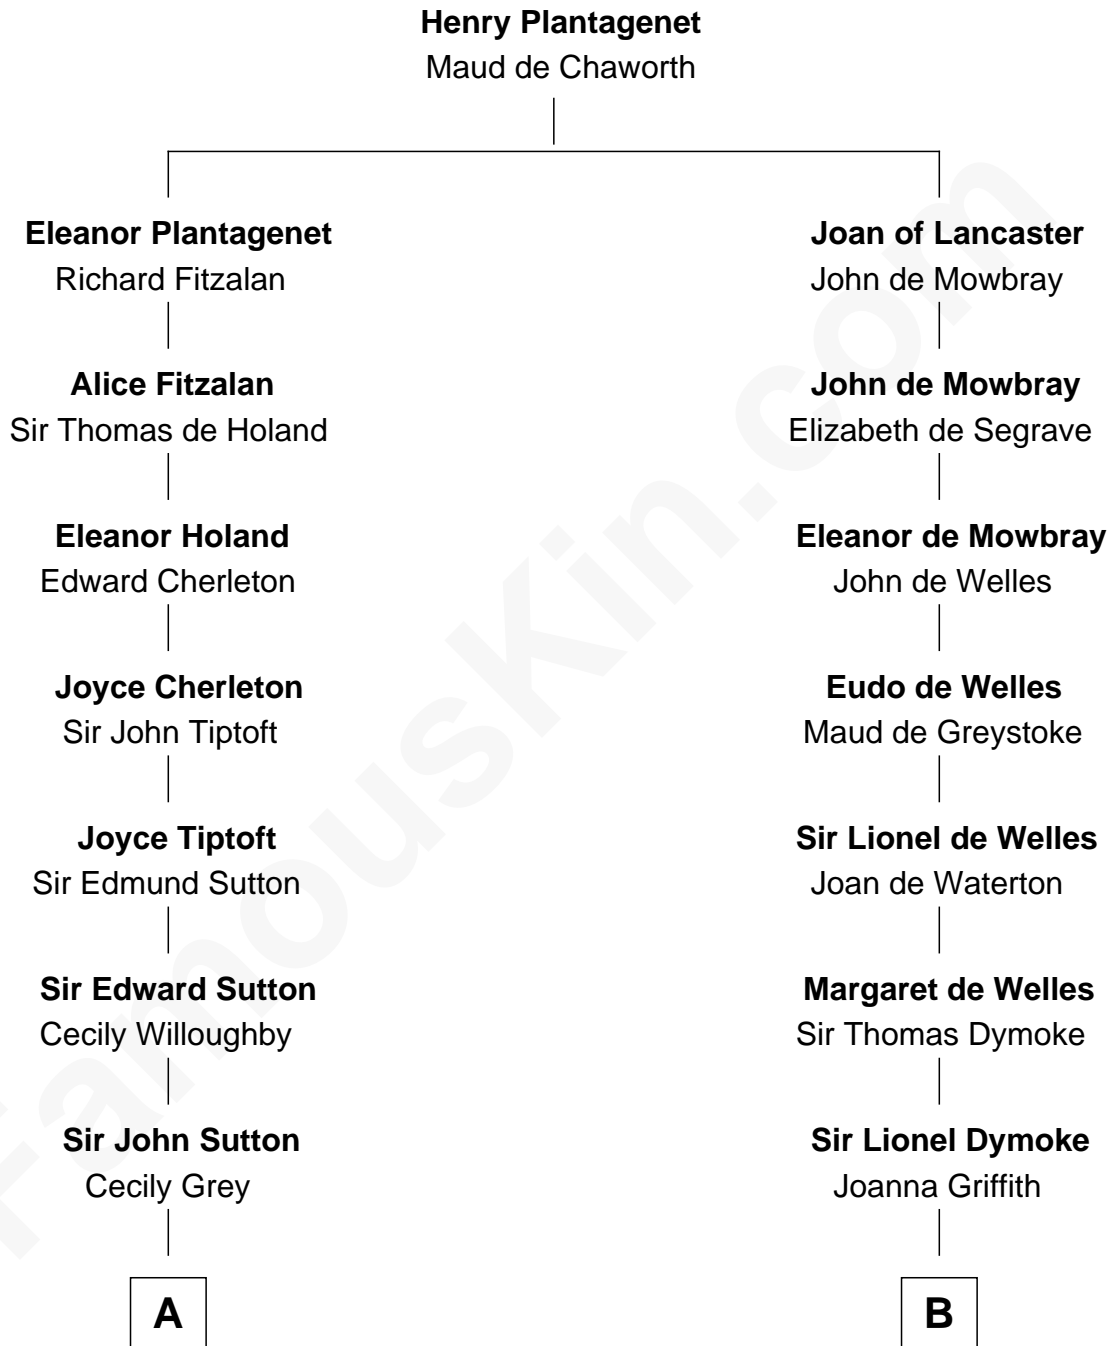

## Relationship Chart of

### Gov. Thomas Dudley

(1576 - 1653) Great Migration Immigrant 1630

9th cousin 12 times removed of

**Andrew Card**

21st White House Chief of Staff

**C**

**John Chadbourne Card**

Dorcas Maria Usher

**John Henry Card**

Ella Ida Hill

**John Henry Card**

Elizabeth French Platts

**Andrew Hill Card**

Joyce Ann Whitaker

**Andrew Card**

*21st White House Chief of Staff*