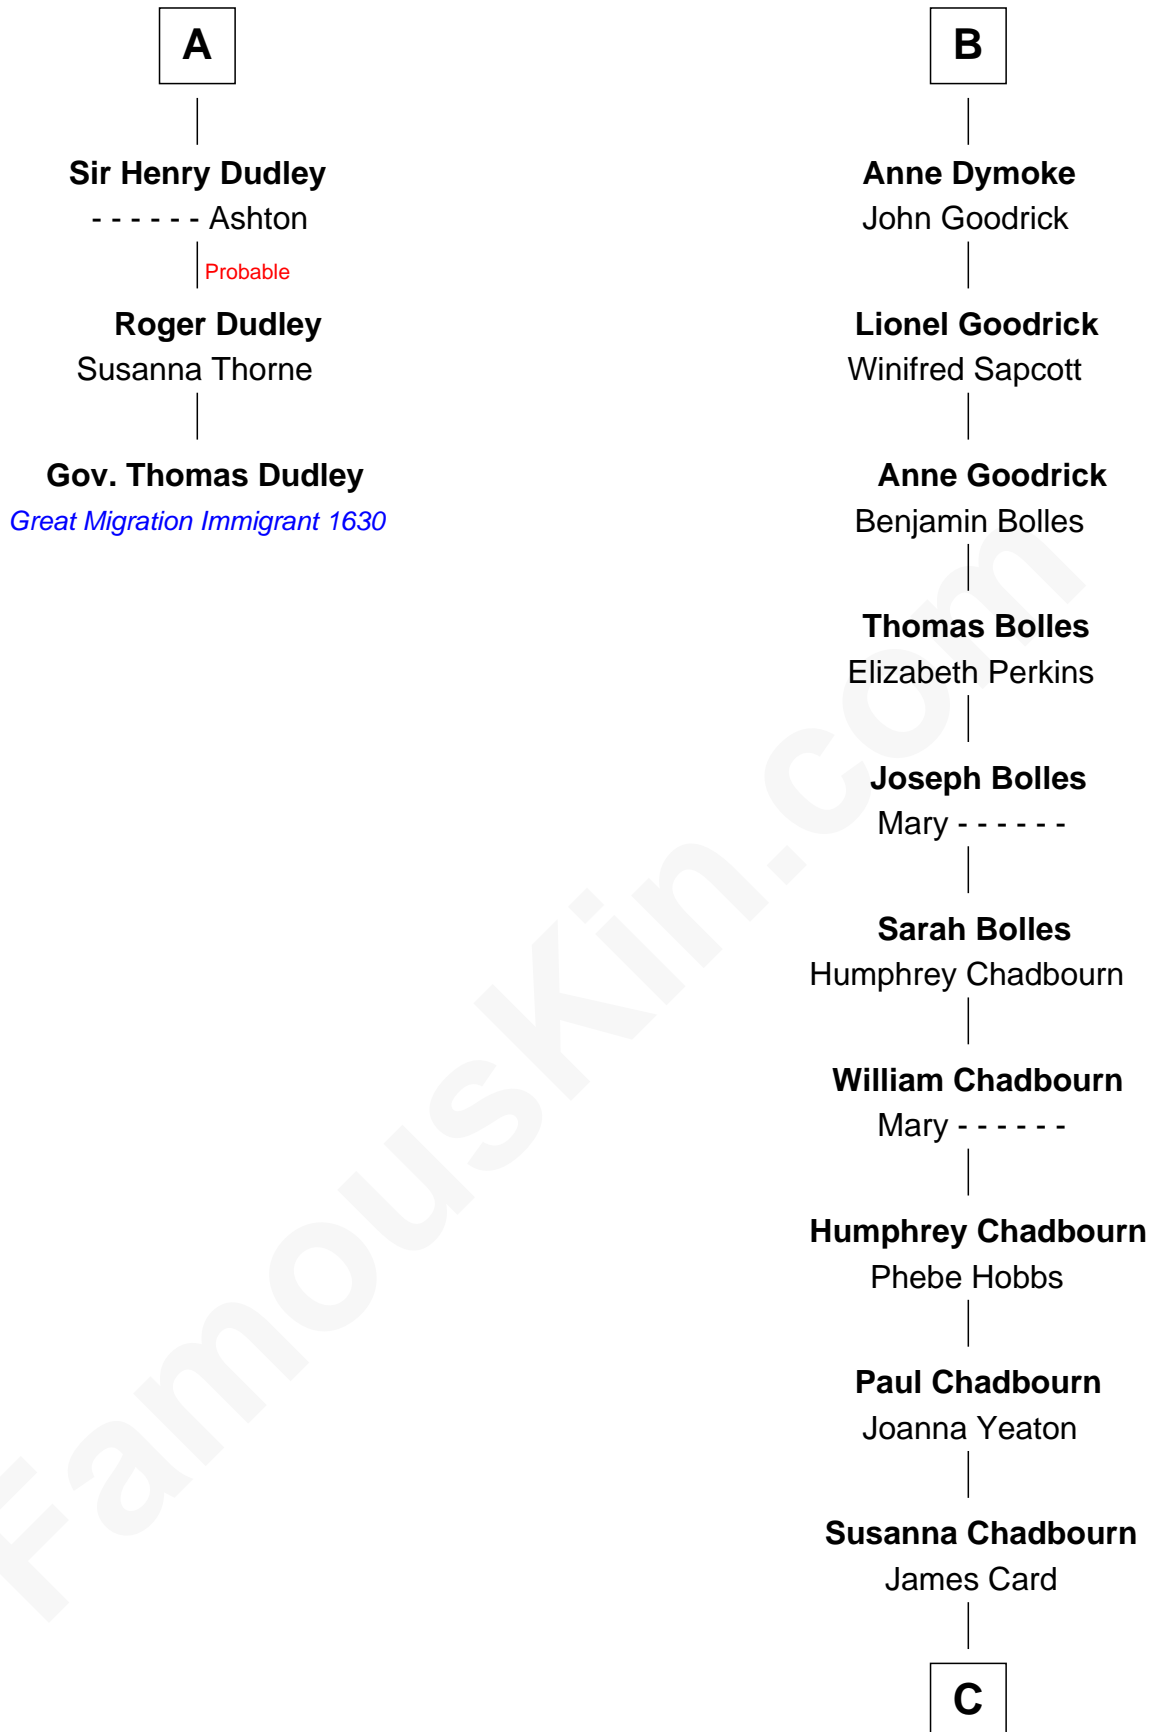

## Relationship Chart of

### Gov. Thomas Dudley

(1576 - 1653) Great Migration Immigrant 1630

9th cousin 12 times removed of

**Andrew Card**

21st White House Chief of Staff

**C**

**John Chadbourne Card**

Dorcas Maria Usher

**John Henry Card**

Ella Ida Hill

**John Henry Card**

Elizabeth French Platts

**Andrew Hill Card**

Joyce Ann Whitaker

**Andrew Card**

*21st White House Chief of Staff*