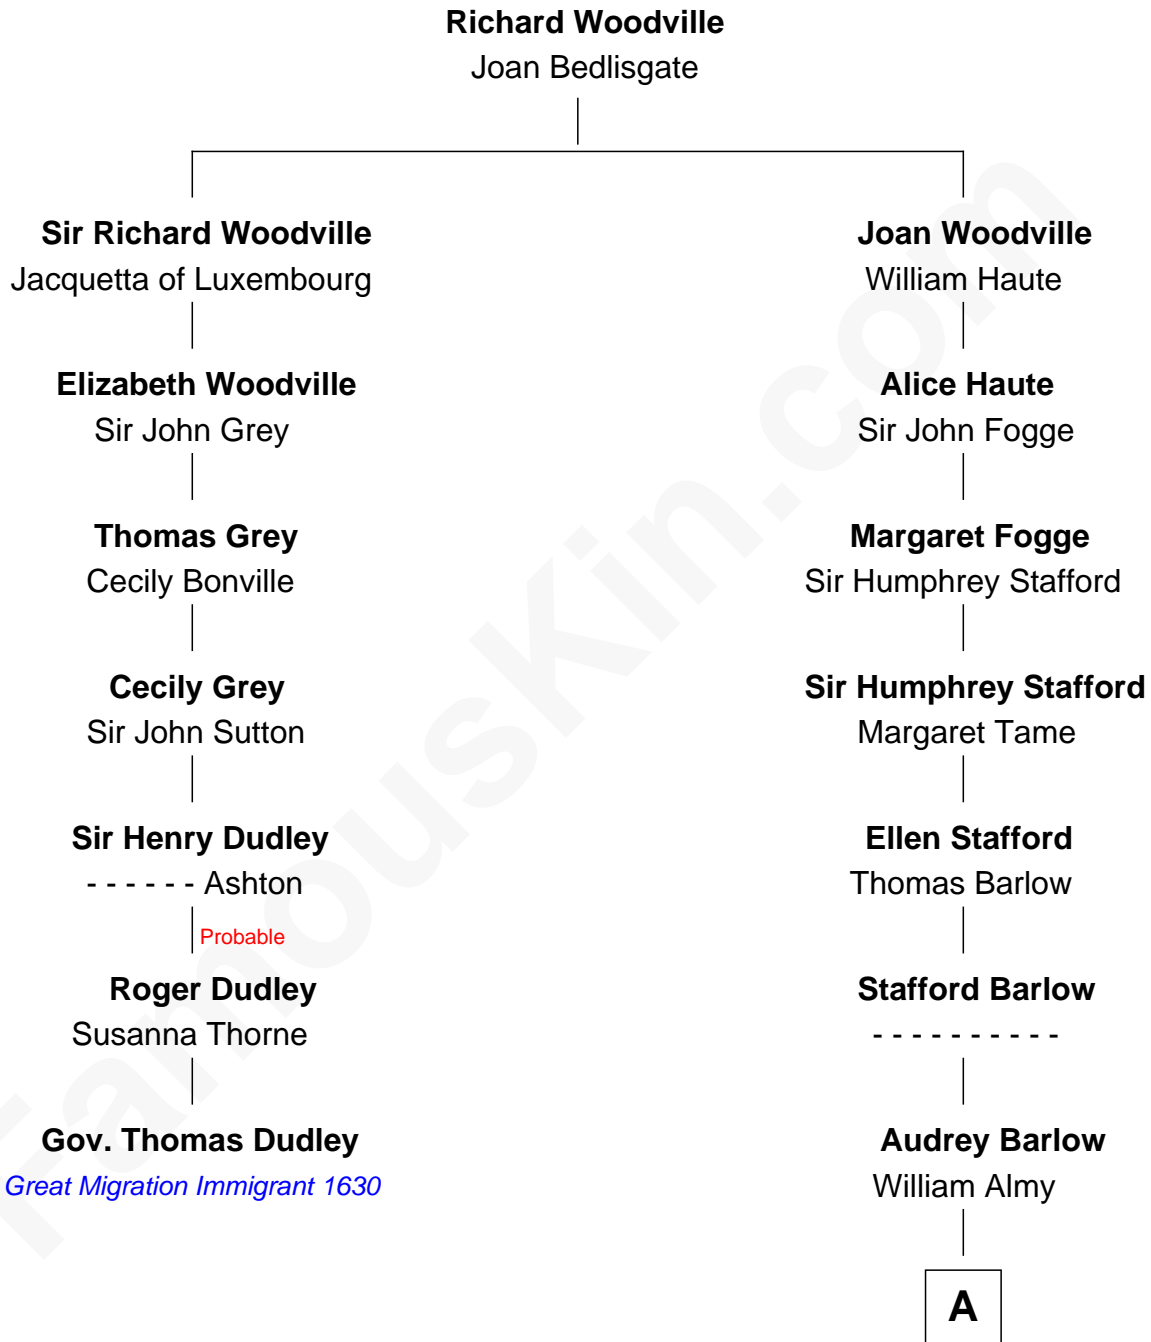

FamousKin.com

Relationship Chart of

Gov. Thomas Dudley

(1576 - 1653) *Great Migration Immigrant 1630*

6th cousin 4 times removed of

William Ellery

Signer of the Declaration of Independence

A

—
Christopher Almy

Elizabeth Cornell

—
Col. Job Almy

Ann Lawton

—
Elizabeth Almy

William Ellery

—
William Ellery

Signer of Declaration of Independence