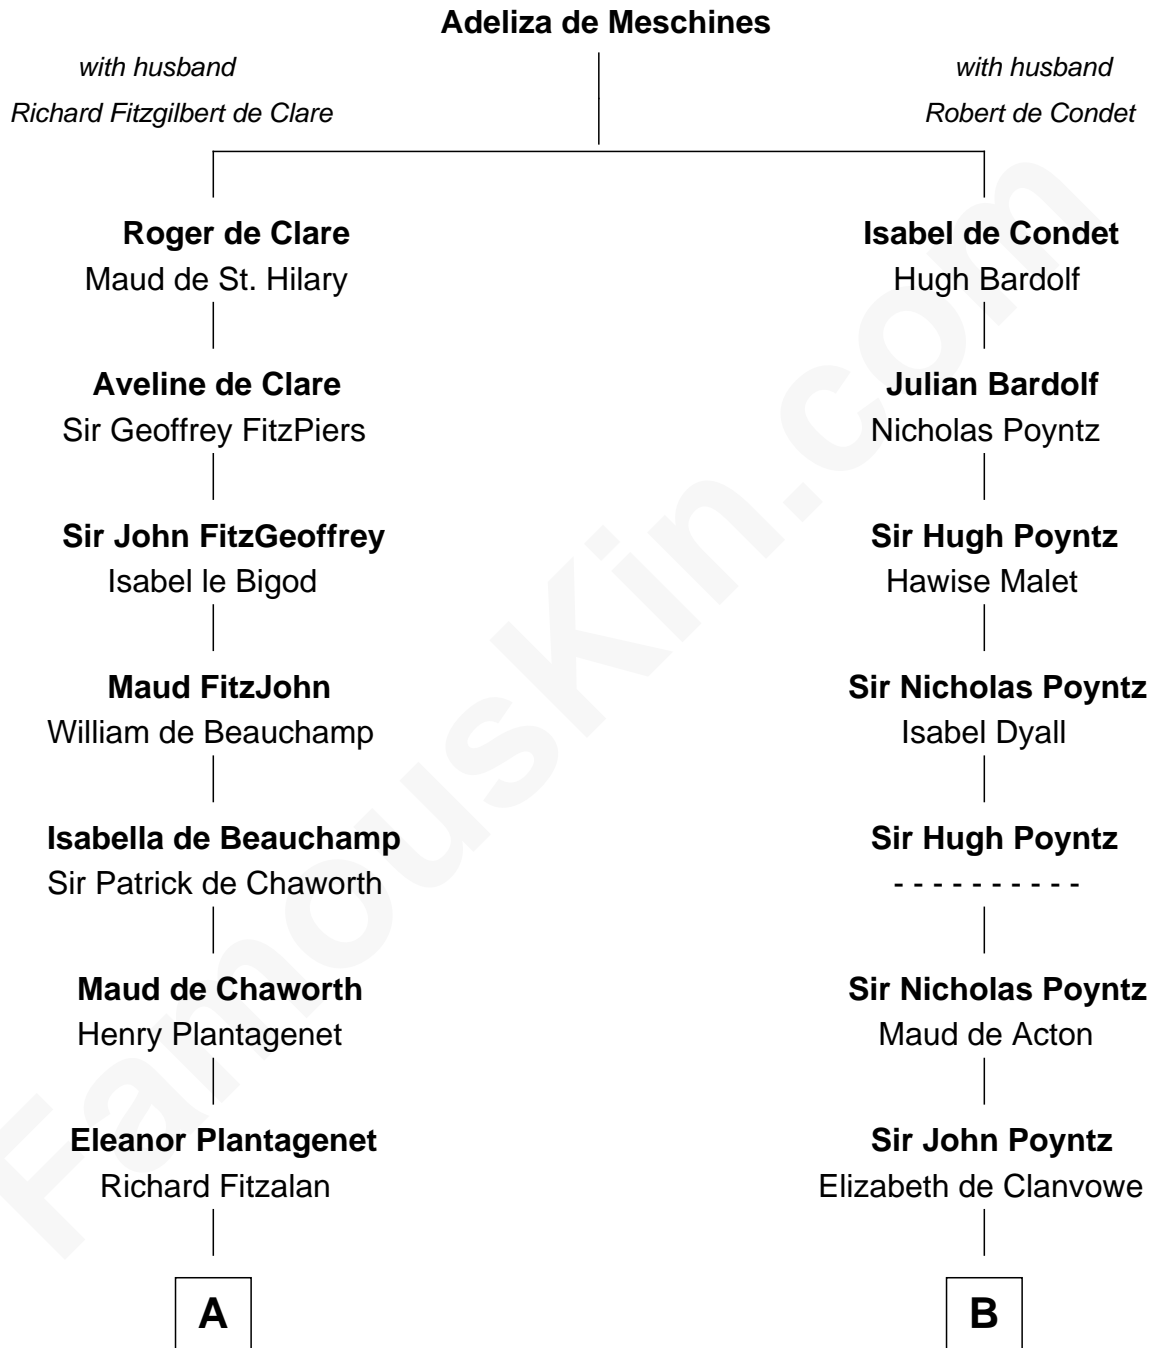

FamousKin.com

Relationship Chart of

Gov. Thomas Dudley

(1576 - 1653) Great Migration Immigrant 1630

15th cousin 4 times removed of

William Ellery

Signer of the Declaration of Independence

C

—
Col. Job Almy

Ann Lawton

—
Elizabeth Almy

William Ellery

—
William Ellery

Signer of Declaration of Independence

FamousKin.com