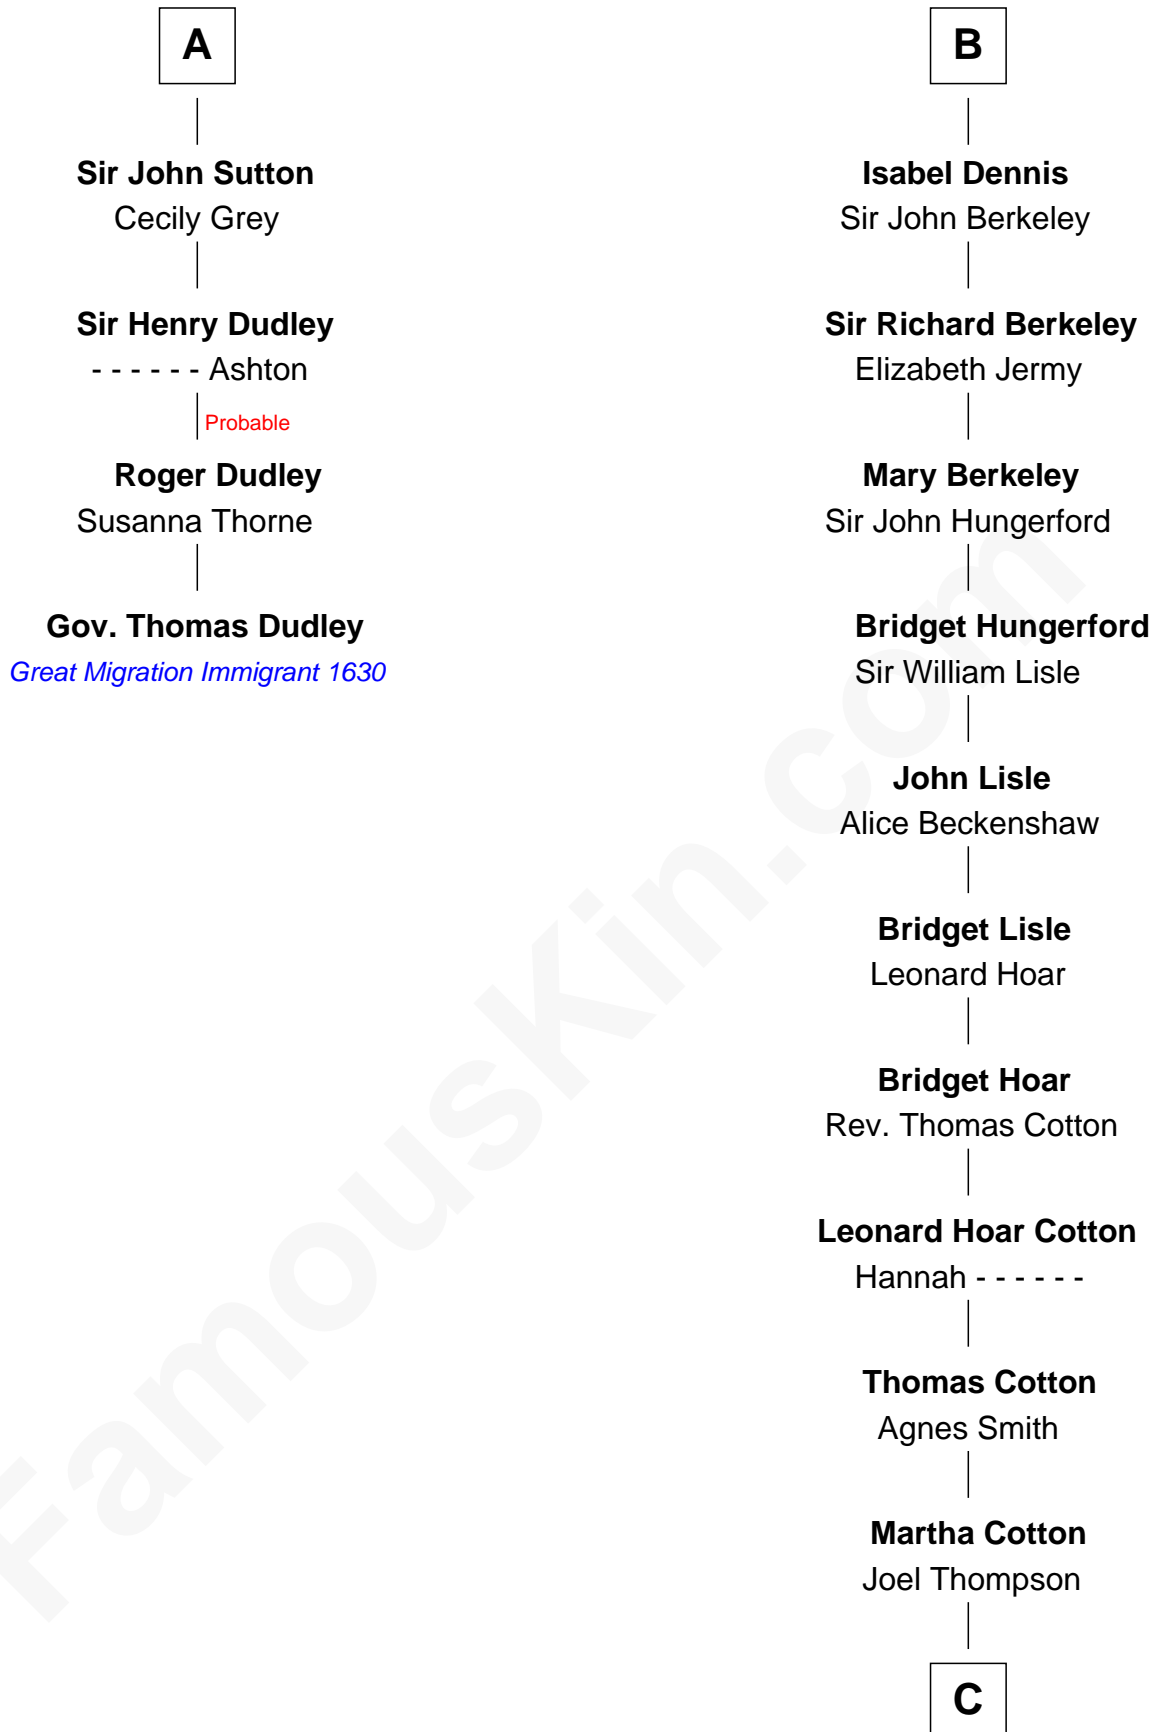

FamousKin.com

Relationship Chart of

Gov. Thomas Dudley

(1576 - 1653) Great Migration Immigrant 1630

10th cousin 10 times removed of

Clare Eames

Silent Movie Actress

Eleanor of Castile
Edward I, King of England

Edward II, King of England
Isabella of France

Elizabeth Plantagenet
Humphrey de Bohun

Edward III, King of England
Philippa of Hainault

Sir William de Bohun
Elizabeth de Badlesmere

John of Gaunt
Katherine Roet

Elizabeth de Bohun
Sir Richard Fitzalan

Joan Beaufort
Sir Ralph Neville

Elizabeth Fitzalan
Sir Thomas Mowbray

Katherine Neville
Sir Thomas Strangeways

Isabel Mowbray
Sir James Berkeley

Joan Strangeways
Sir William Willoughby

Maurice Berkeley
Isabel Mead

Cecily Willoughby
Sir Edward Sutton

Anne Berkeley
Sir William Dennis

A

B

C

—
Martha Cotton Thompson

Nathaniel Eames