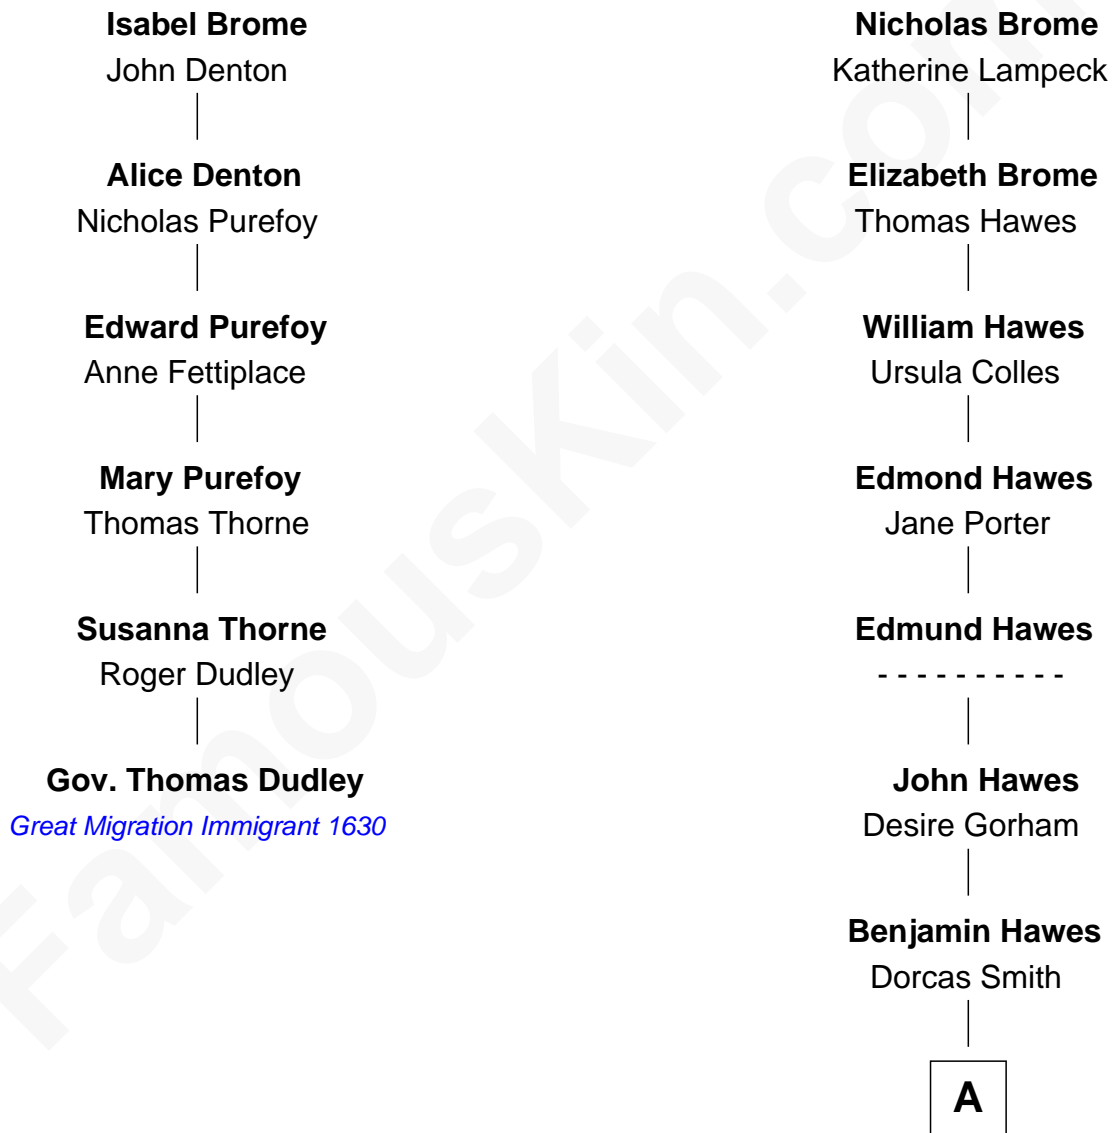

FamousKin.com

Relationship Chart of

Gov. Thomas Dudley

(1576 - 1653) Great Migration Immigrant 1630

5th cousin 10 times removed of

Penn Jillette

Magician

John Brome
Beatrice Shirley

A

Experience Hawes

Shubael Claghorn

James Claghorn

Salome Cottle

Orinda Claghorn

John Miller

Nancy Miller