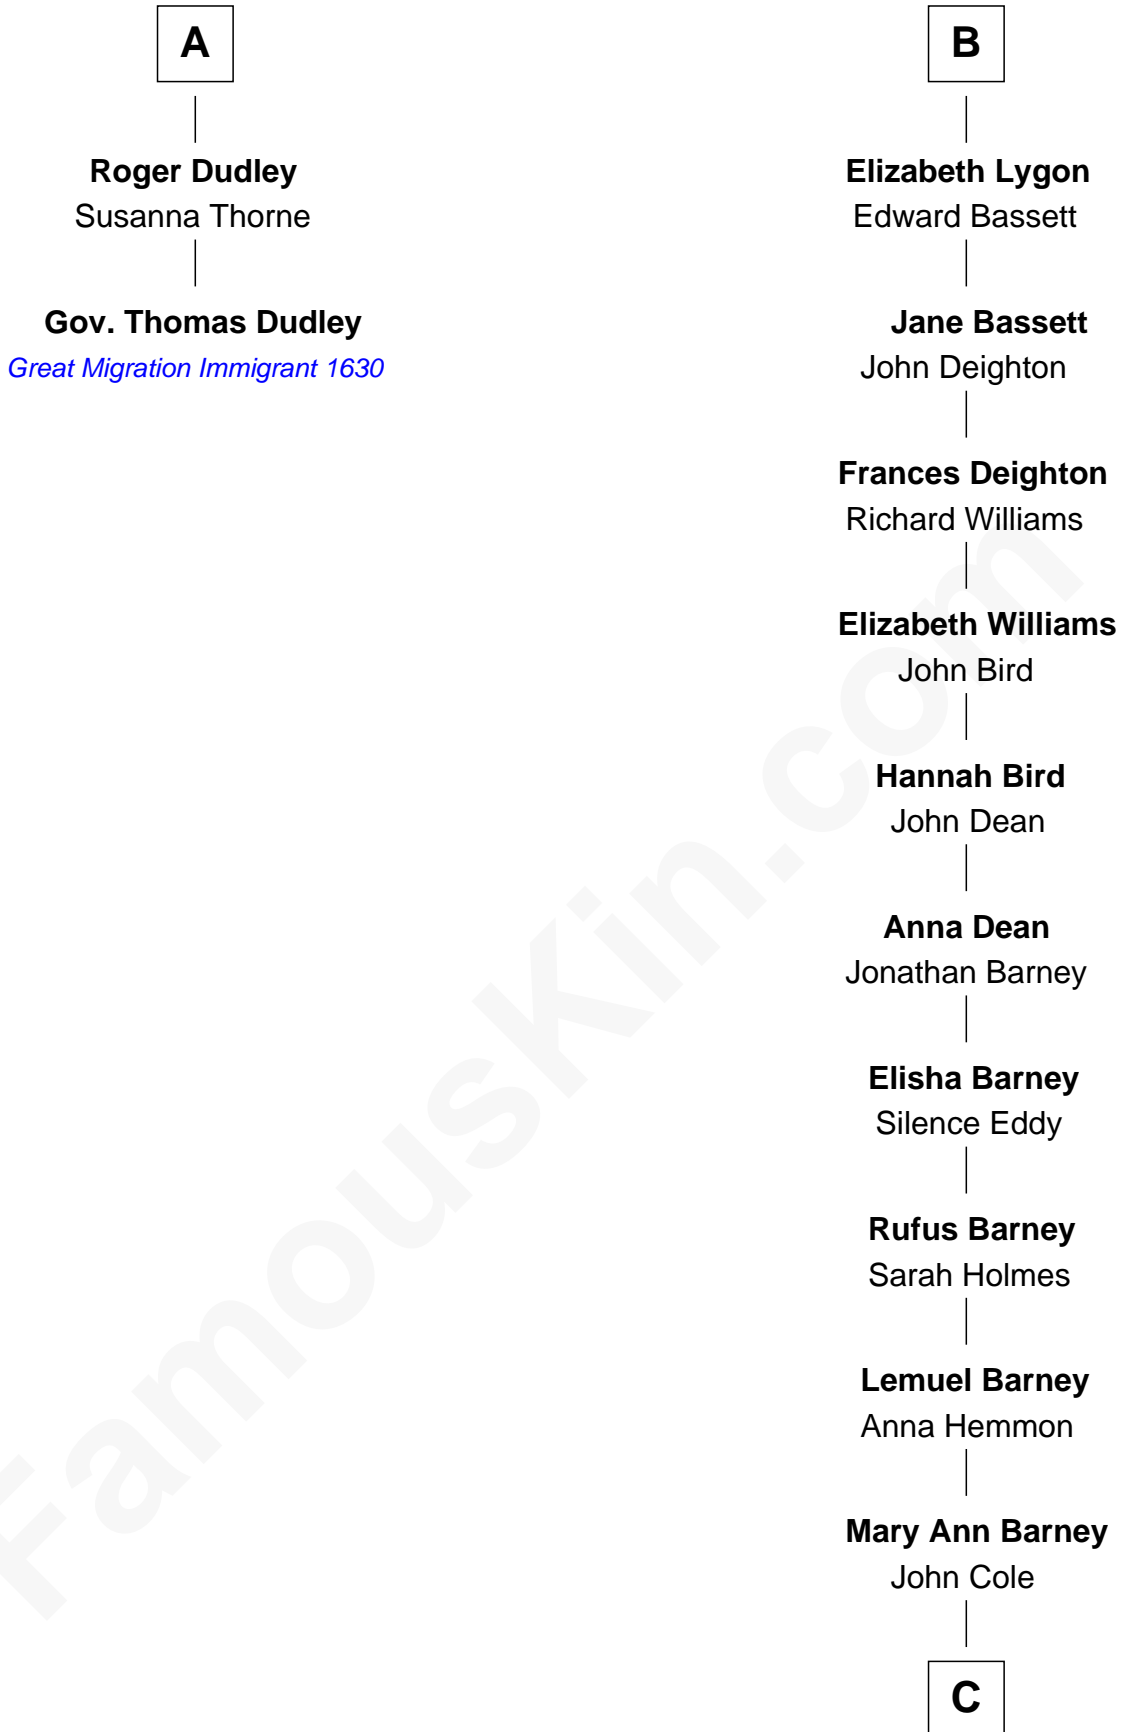

FamousKin.com

Relationship Chart of

Gov. Thomas Dudley

(1576 - 1653) Great Migration Immigrant 1630

8th cousin 13 times removed of

Michael Lookinland

TV Actor

C

Rufus Lemuel Cole

Matilda M. Hall

Nellie M. Cole

John Andrew Lookinland

Orrin Paul Lookinland

Madeline Tait

Paul Russell Lookinland

Karen Ruth McKinney