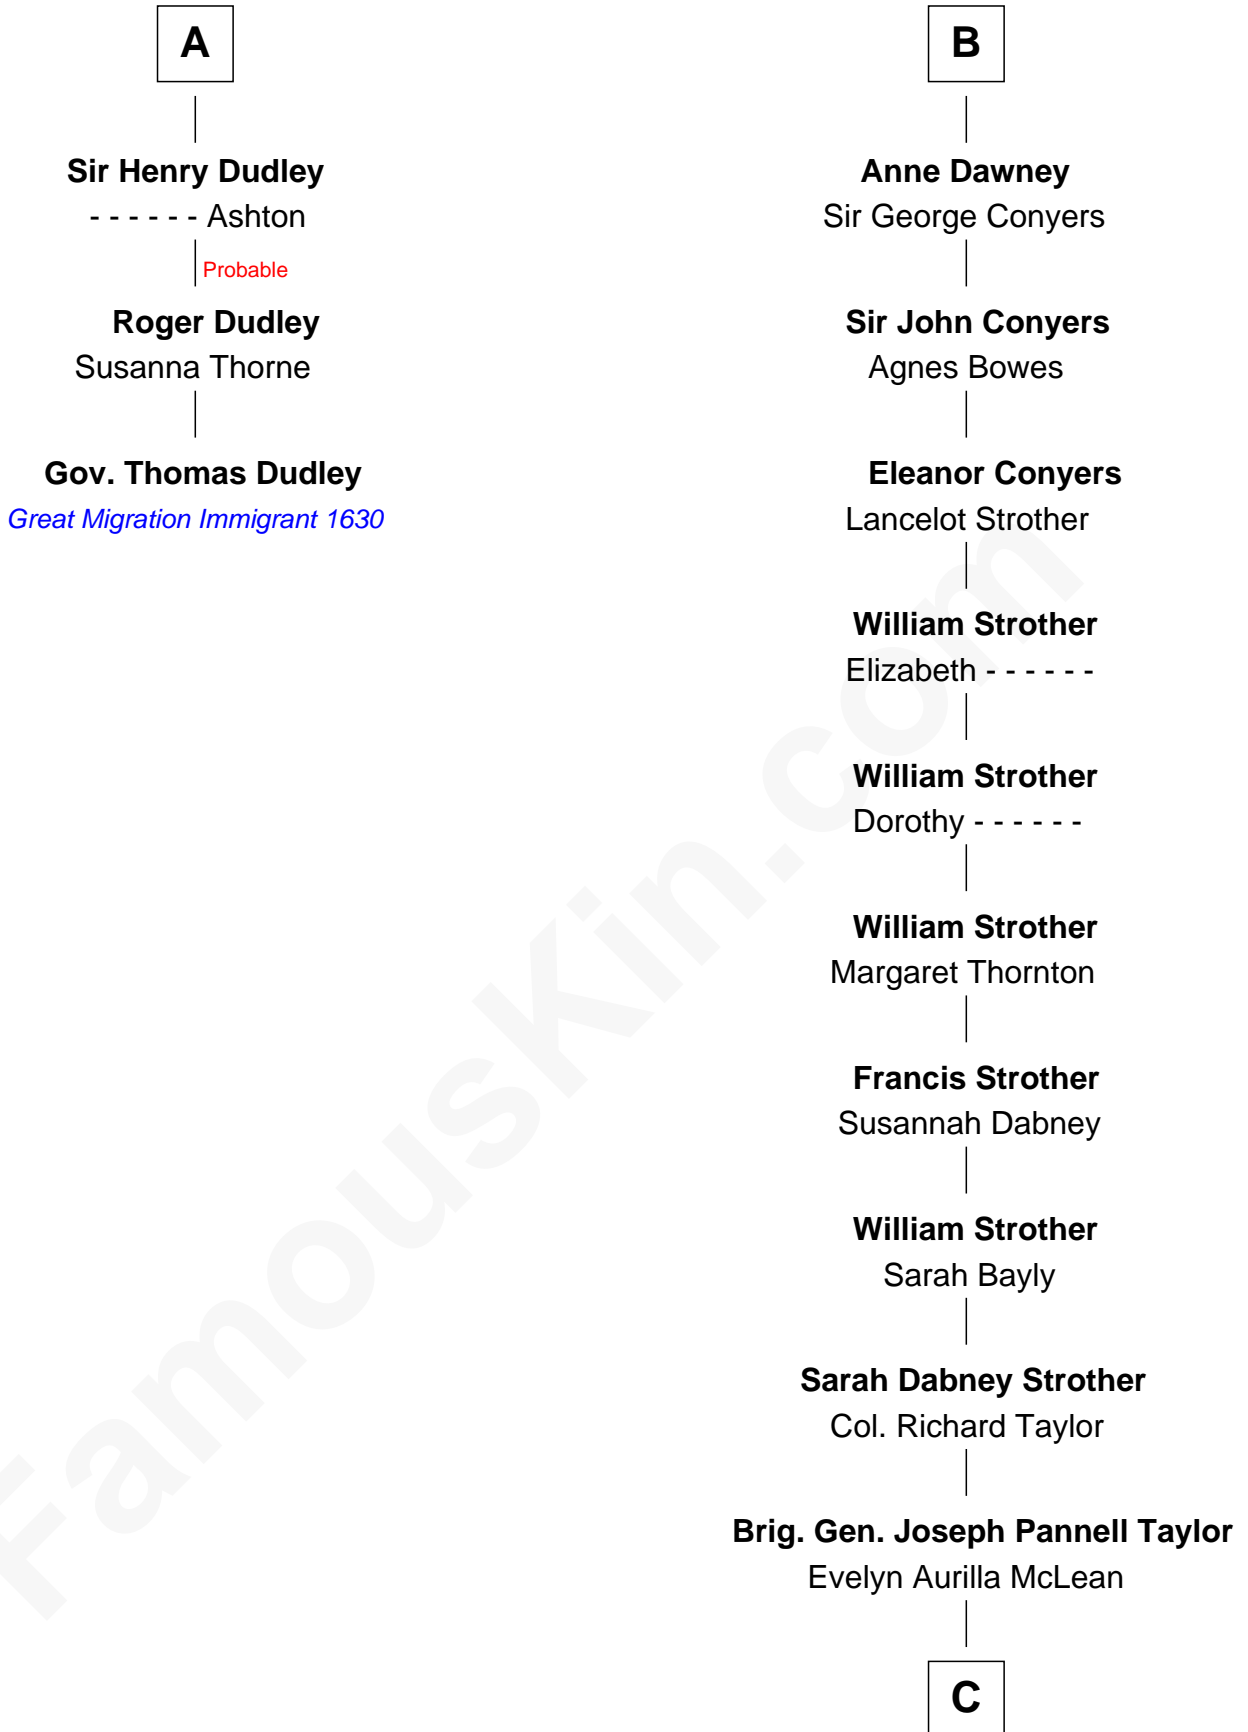

FamousKin.com

Relationship Chart of

Gov. Thomas Dudley

(1576 - 1653) Great Migration Immigrant 1630

9th cousin 12 times removed of

Parker Stevenson

TV and Movie Actor

C

Col. Joseph Hancock Taylor

Mary Montgomery Meigs

Evelyn Taylor

Eli Kirk Price

Philip Price

Sarah Meade Harrison

Sarah Meade Price

Richard Stevenson Parker