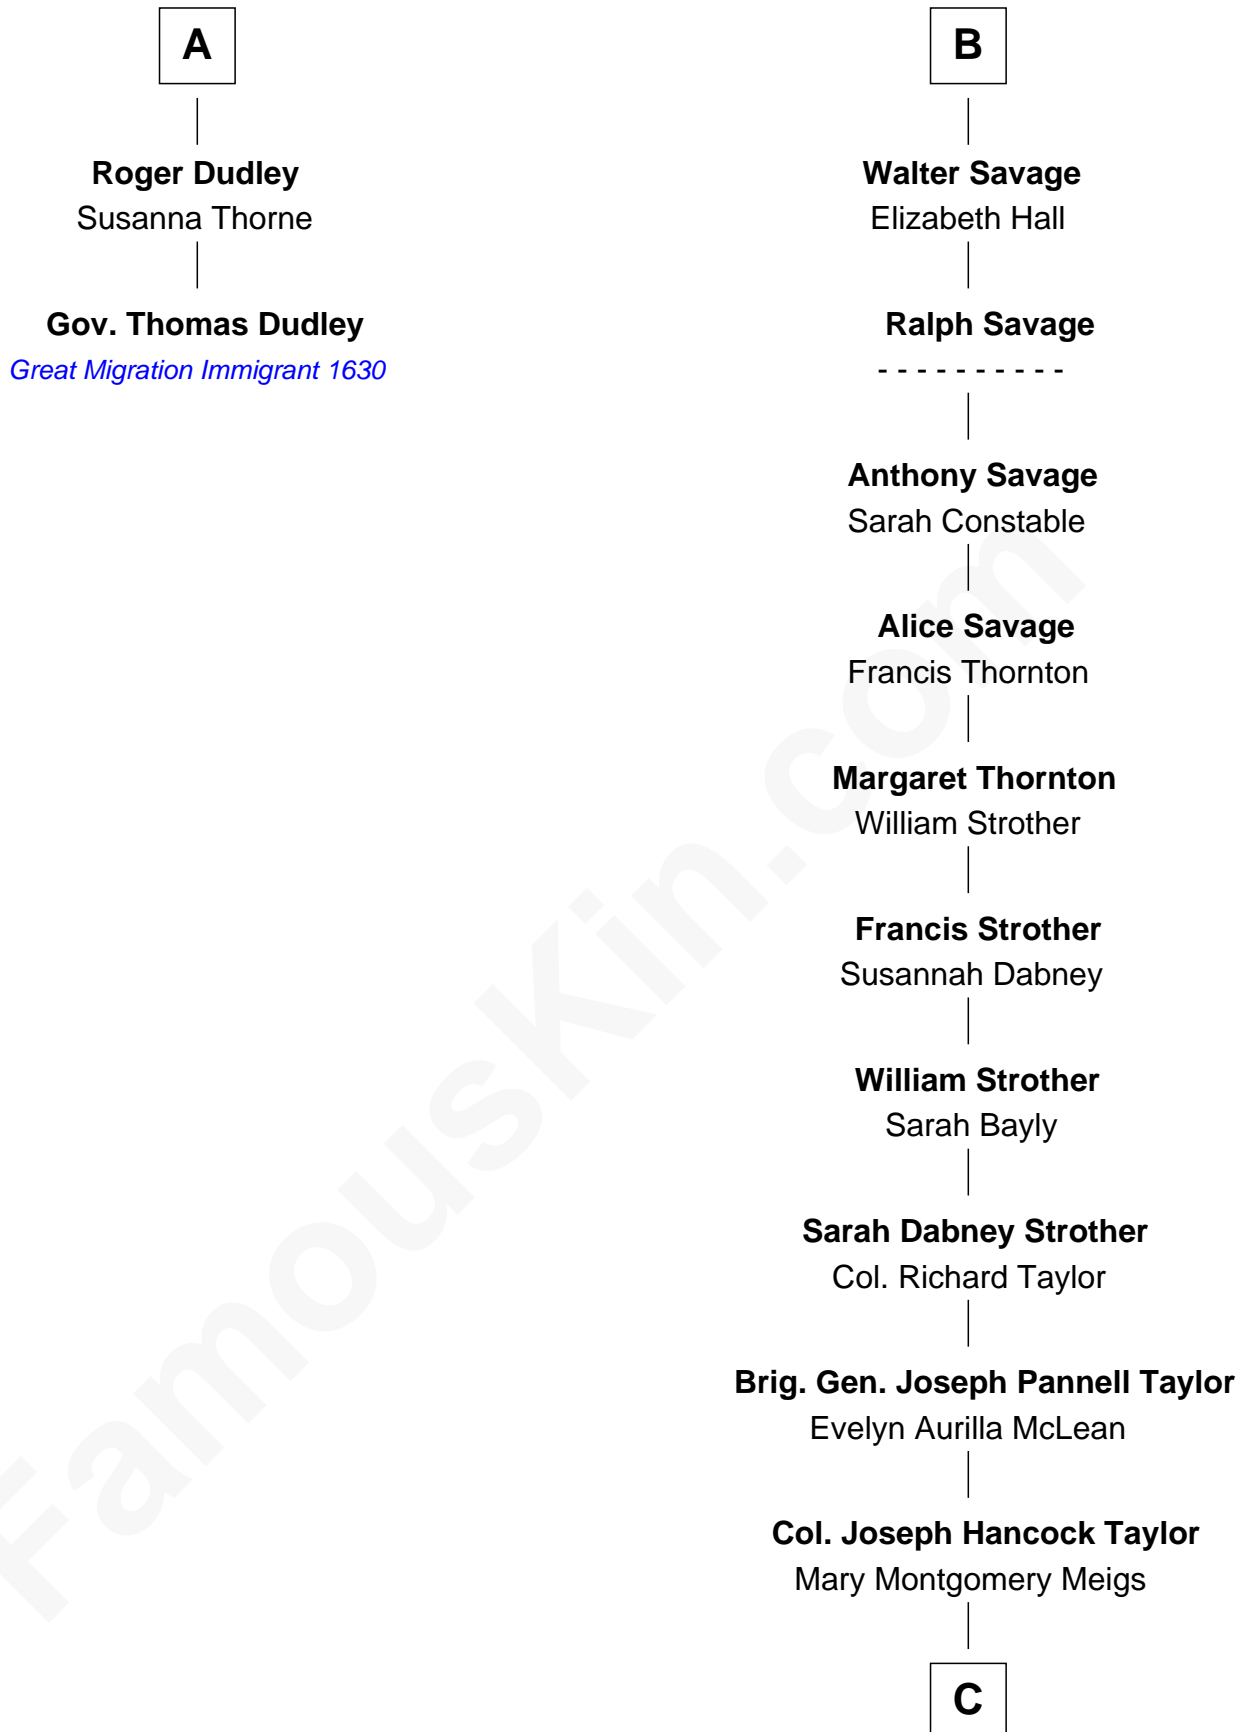

FamousKin.com

Relationship Chart of

Gov. Thomas Dudley

(1576 - 1653) Great Migration Immigrant 1630

8th cousin 12 times removed of

Parker Stevenson

TV and Movie Actor

C

Evelyn Taylor

Eli Kirk Price

Philip Price

Sarah Meade Harrison

Sarah Meade Price

Richard Stevenson Parker

Parker Stevenson

TV and Movie Actor