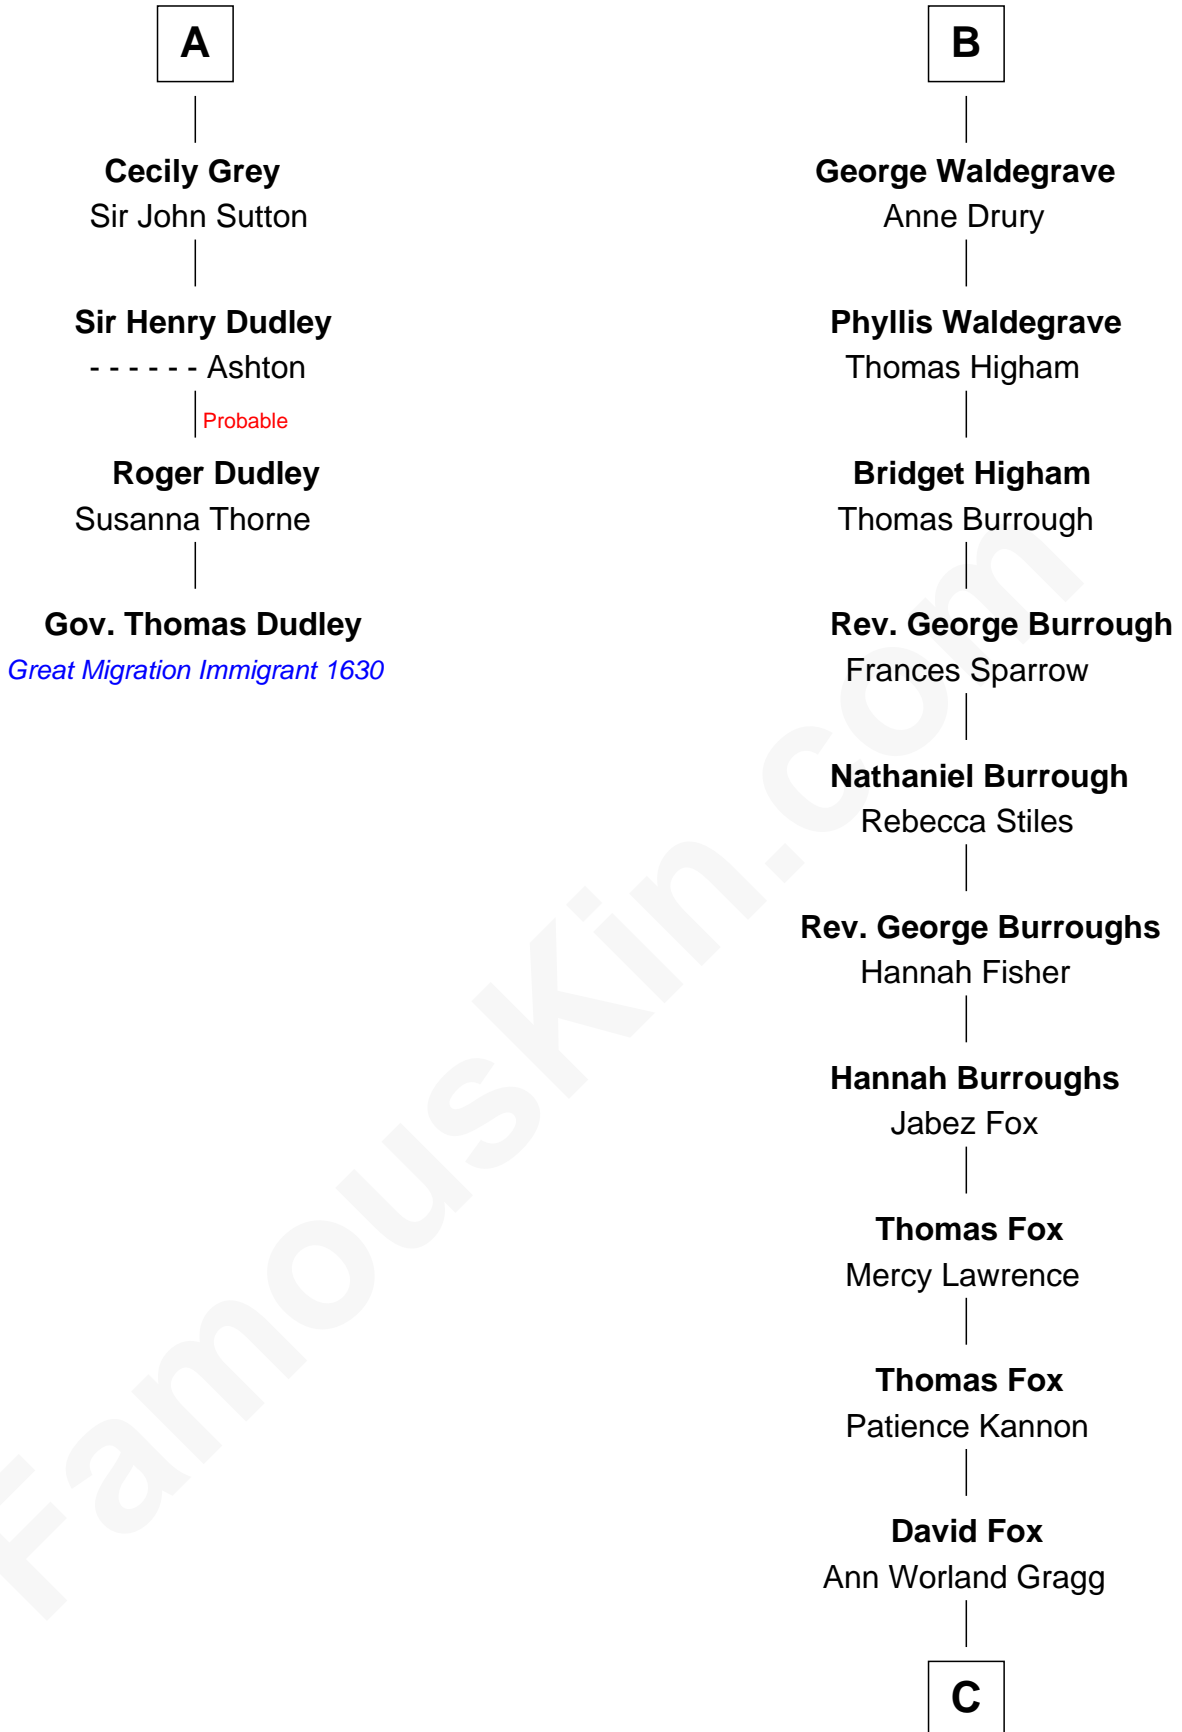

FamousKin.com

Relationship Chart of

Gov. Thomas Dudley

(1576 - 1653) Great Migration Immigrant 1630

10th cousin 11 times removed of

Bob Moore

Co-Founder, Bob's Red Mill

William de Ros
Maude de Vaux

Sir William de Ros
Margery de Badlesmere

Thomas de Ros
Beatrice de Stafford

Margaret de Ros
Sir Reynold Grey

Margaret Grey
Sir William Bonville

William Bonville
Elizabeth Harington

William Bonville
Katherine Neville

Cecily Bonville
Thomas Grey

A

Agnes de Ros
Pain de Tibetot

Sir John de Tibetot
Margaret de Badlesmere

Sir Robert de Tibetot
Margaret Deincourt

Elizabeth de Tibetot
Sir Philip le Despencer

Margery Despencer
Sir Roger Wentworth

Henry Wentworth
Elizabeth Howard

Margery Wentworth
Sir William Waldegrave

B

C

Morris Fox

Sarah A. Smith

Violette Fox

Daniel Francis Learnard