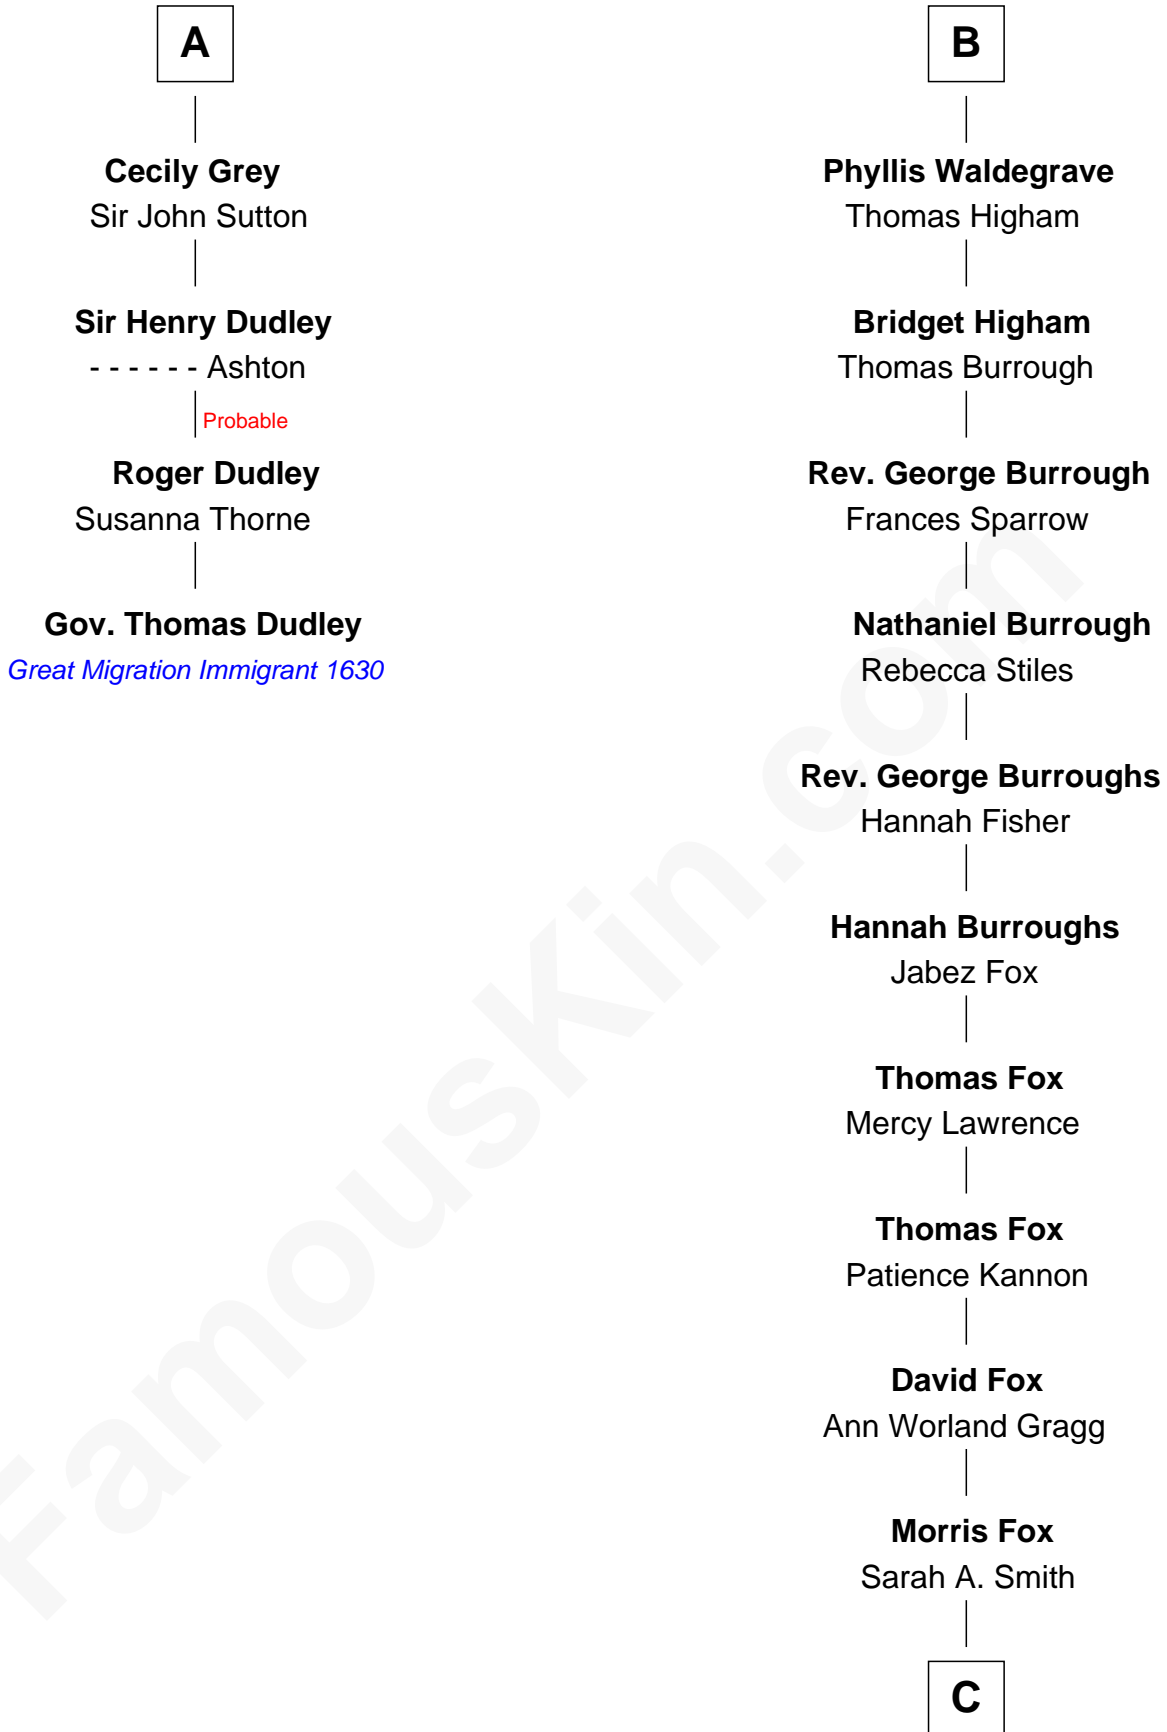

FamousKin.com
Relationship Chart of
Gov. Thomas Dudley

(1576 - 1653) Great Migration Immigrant 1630

10th cousin 10 times removed of

Bob Moore

Co-Founder, Bob's Red Mill

Bartholomew de Badlesmere

Margaret de Clare

Sir John de Tibetot

Sir Robert de Tibetot

Margaret Deincourt

Elizabeth de Tibetot

Sir Philip le Despencer

Margery Despencer

Sir Roger Wentworth

Henry Wentworth

Elizabeth Howard

Margery Wentworth

Sir William Waldegrave

George Waldegrave

Anne Drury

B

C

—
Violette Fox

Daniel Francis Learnard

—
Clinton Morris Learnard

Gertrude Maud Yost

—
Doris Dell Learnard

Kenneth Earl Moore

—
Bob Moore

Co-Founder, Bob's Red Mill