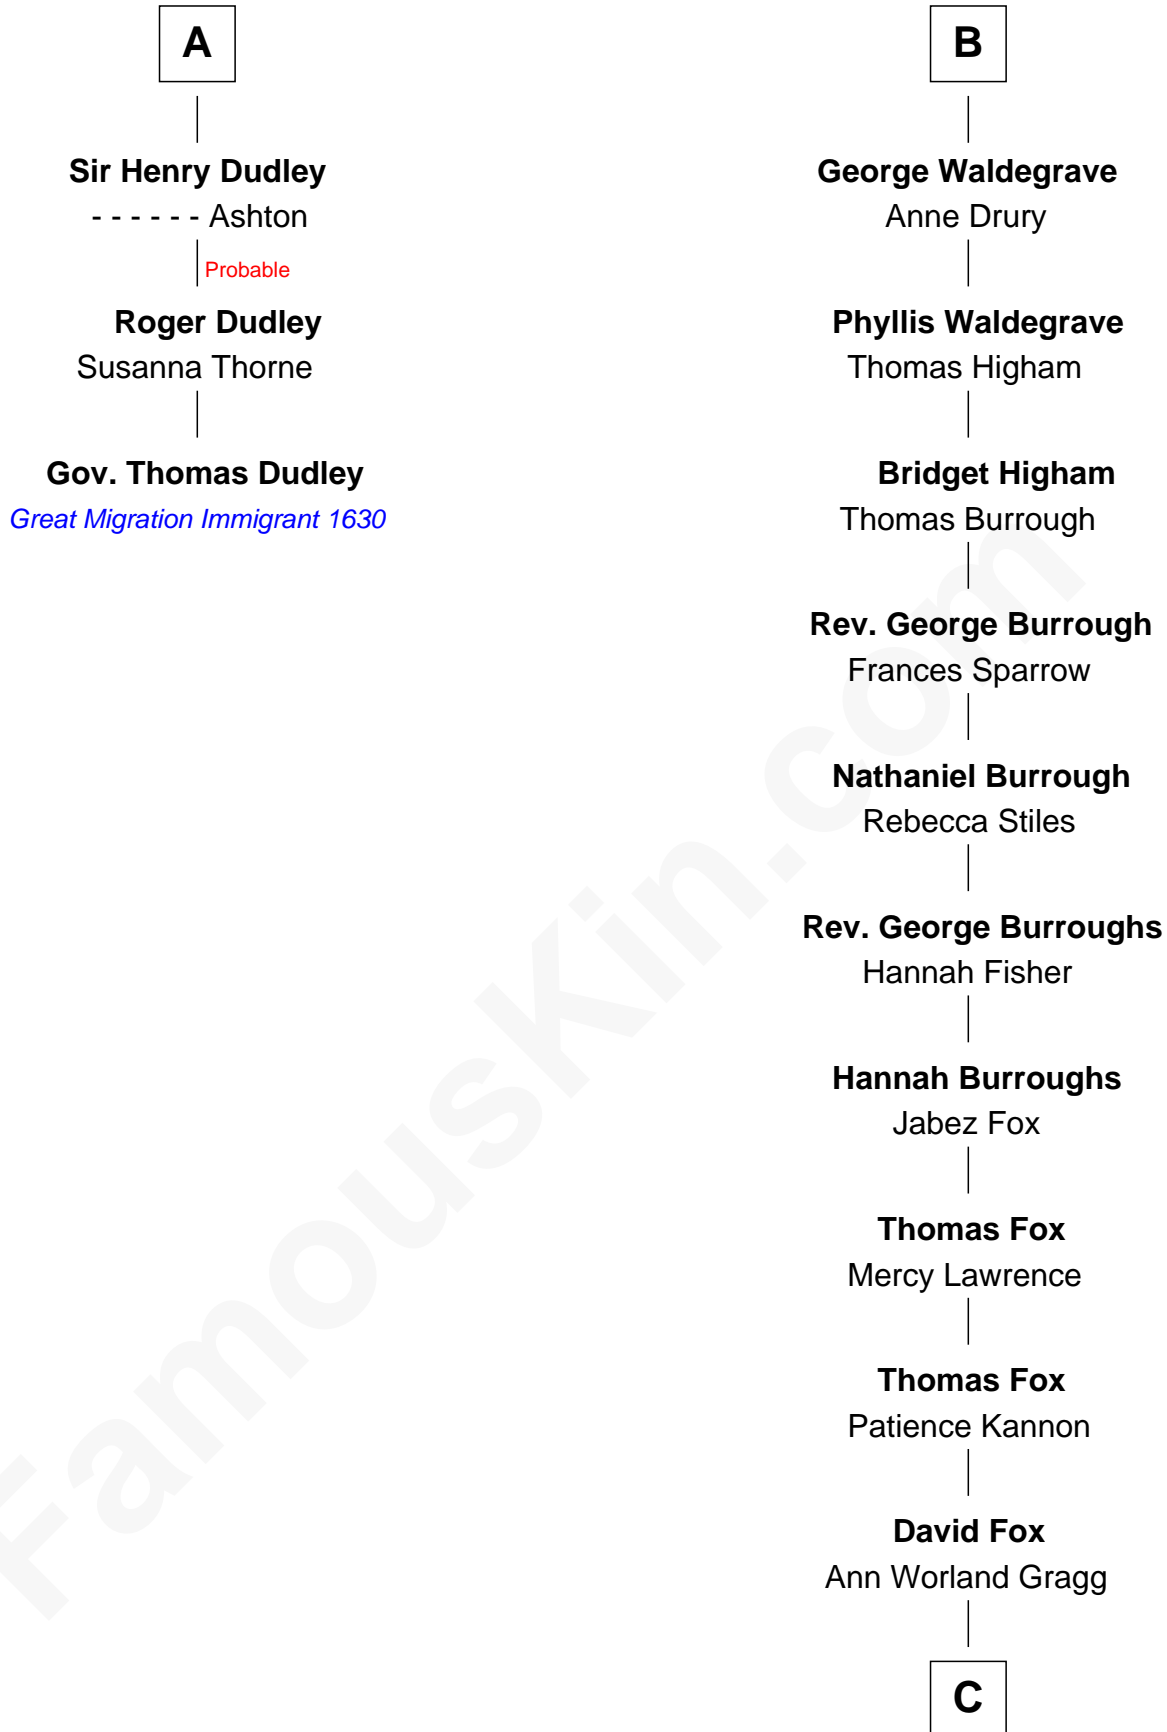

### Gov. Thomas Dudley

(1576 - 1653) Great Migration Immigrant 1630

9th cousin 12 times removed of

**Bob Moore**

Co-Founder, Bob's Red Mill

**Eudo la Zouche**  
Milicent de Cantilupe

**Eve la Zouche**  
Sir Maurice de Berkeley

**Thomas de Berkeley**  
Katherine de Clyvedon

**Sir John Berkeley**  
Elizabeth Betteshorne

**Elizabeth Berkeley**  
Sir John Sutton

**Sir Edmund Sutton**  
Joyce Tiptoft

**Sir Edward Sutton**  
Cecily Willoughby

**Sir John Sutton**  
Cecily Grey

**A**

**Sir William la Zouche**  
Maud Lovel

**Milicent la Zouche**  
Sir William Deincourt

**Margaret Deincourt**  
Sir Robert de Tibetot

**Elizabeth de Tibetot**  
Sir Philip le Despencer

**Margery Despencer**  
Sir Roger Wentworth

**Henry Wentworth**  
Elizabeth Howard

**Margery Wentworth**  
Sir William Waldegrave

**B**

C

**Morris Fox**

Sarah A. Smith

**Violette Fox**