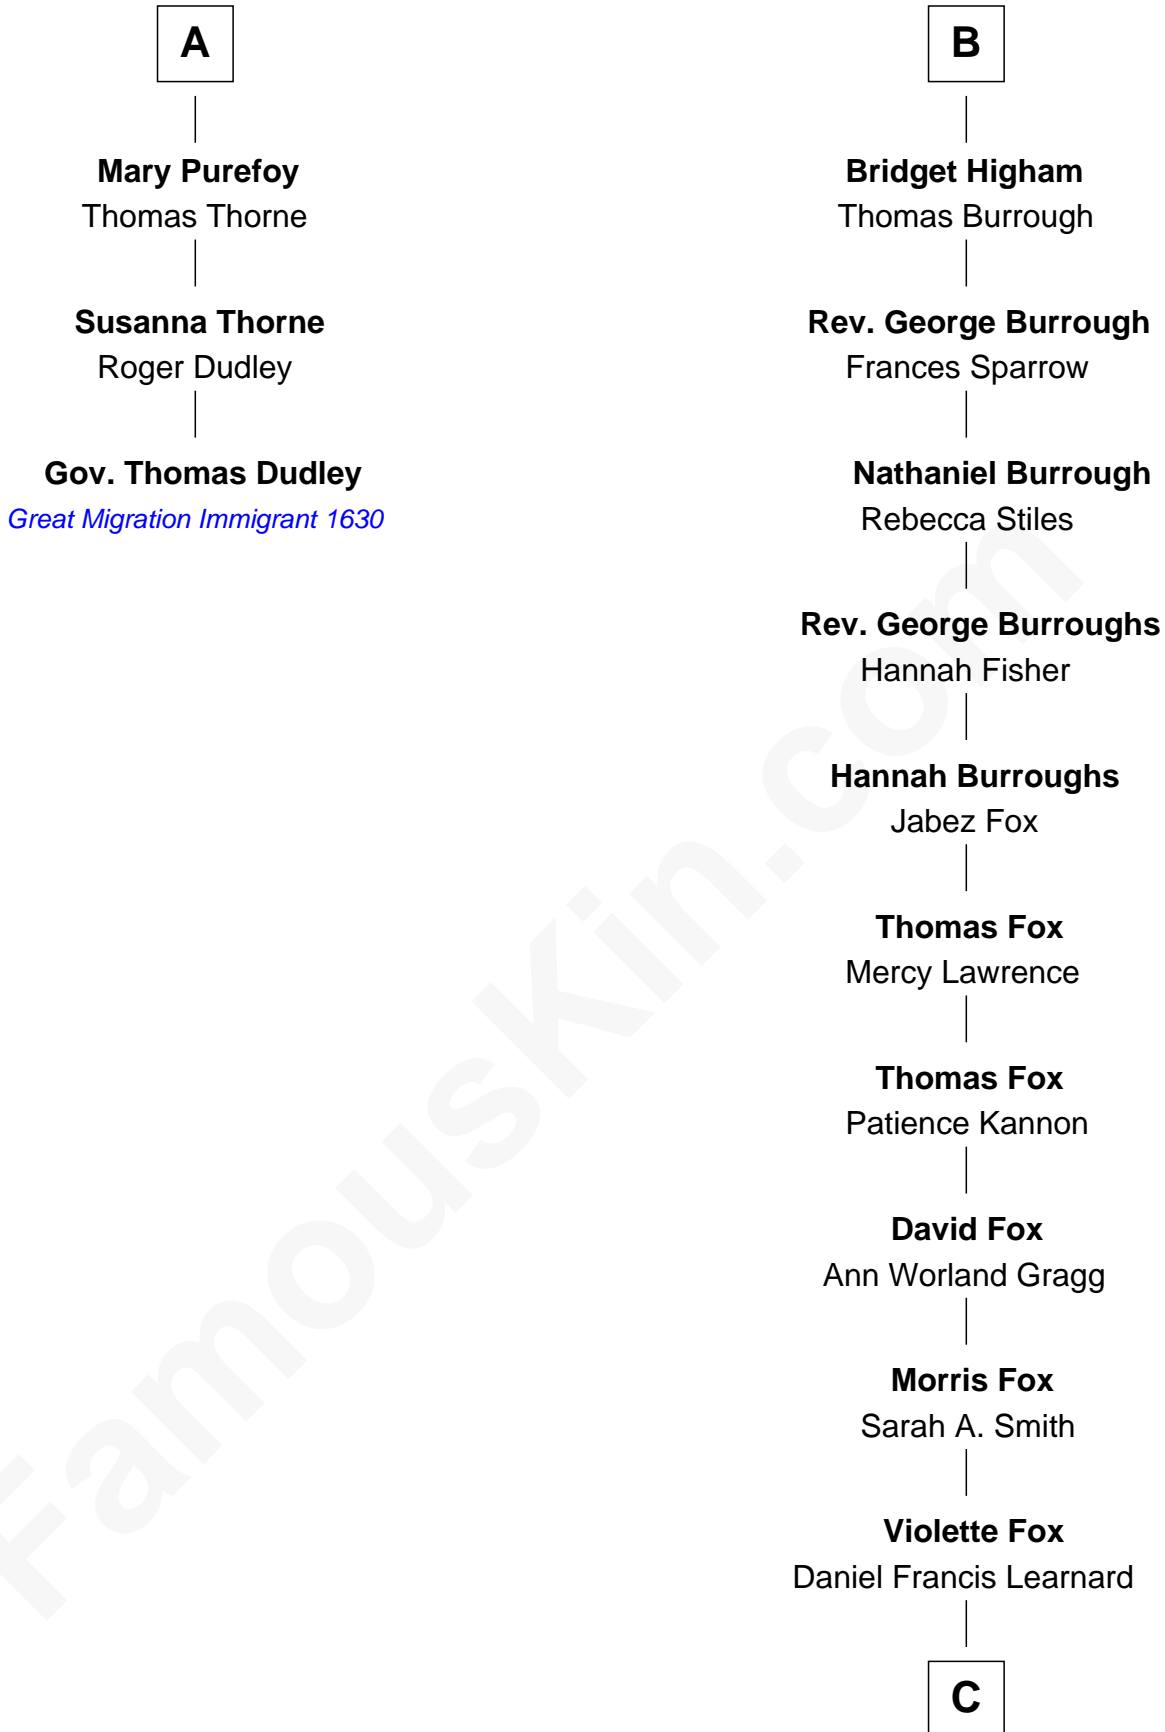

FamousKin.com
Relationship Chart of
Gov. Thomas Dudley

(1576 - 1653) Great Migration Immigrant 1630

9th cousin 10 times removed of

Bob Moore

Co-Founder, Bob's Red Mill

Sir John Howard

Alice de Bois

Joan Howard
Sir Peter de Brewes

Beatrice Brewes
Sir Hugh Shirley

Sir Ralph Shirley
Joan Basset

Beatrice Shirley
John Brome

Isabel Brome
John Denton

Alice Denton
Nicholas Purefoy

Edward Purefoy
Anne Fettiplace

A

Sir Robert Howard
Margaret de Scales

Sir John Howard
Alice Tendring

Henry Howard
Mary Hussey

Elizabeth Howard
Henry Wentworth

Margery Wentworth
Sir William Waldegrave

George Waldegrave
Anne Drury

Phyllis Waldegrave
Thomas Higham

B

C

Clinton Morris Learnard

Gertrude Maud Yost

Doris Dell Learnard

Kenneth Earl Moore

Bob Moore

Co-Founder, Bob's Red Mill

FamousKin.com