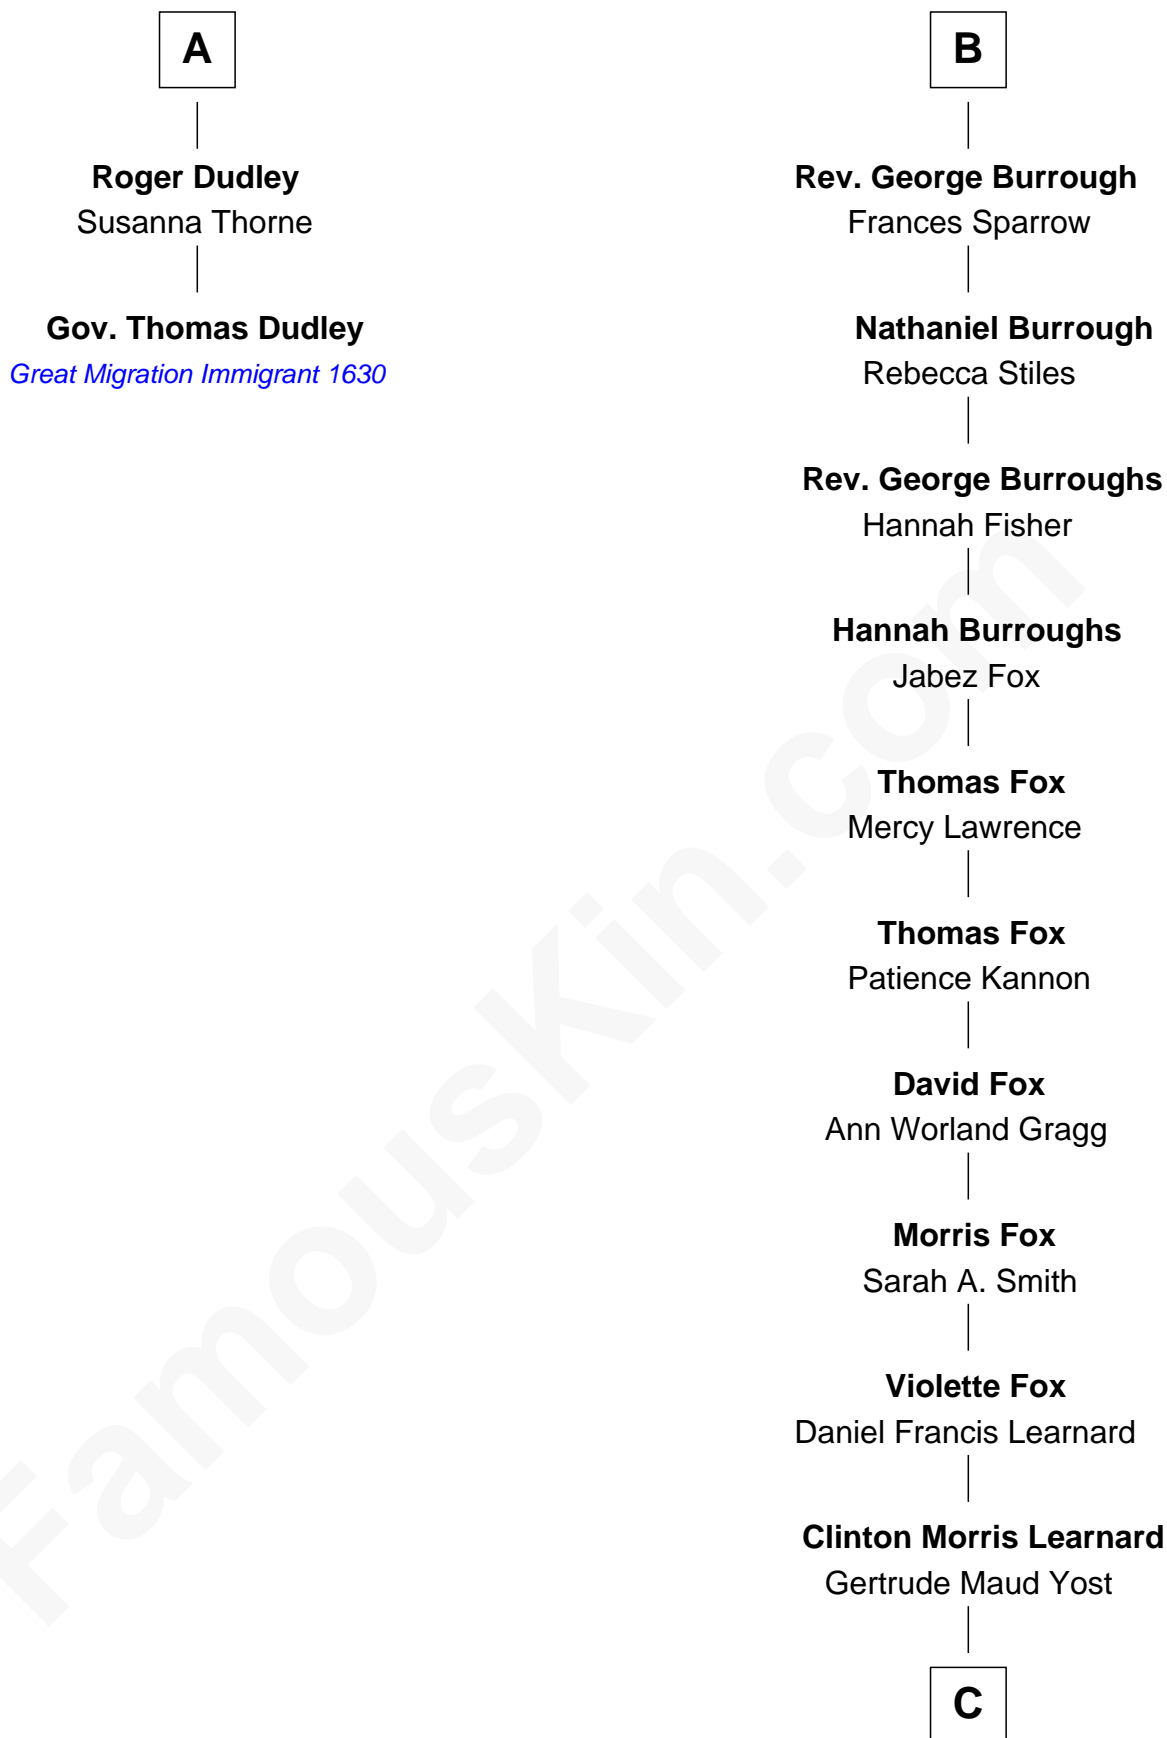

FamousKin.com

Relationship Chart of

Gov. Thomas Dudley

(1576 - 1653) Great Migration Immigrant 1630

8th cousin 10 times removed of

Bob Moore

Co-Founder, Bob's Red Mill

Sir Philip le Despencer

Joyce Tiptoft

Sir Edward Sutton

Cecily Willoughby

Sir John Sutton

Cecily Grey

Sir Henry Dudley

- - - - - Ashton

Probable

A

Sir Philip le Despencer

Elizabeth de Tibetot

Margery Despencer

Sir Roger Wentworth

Henry Wentworth

Elizabeth Howard

Margery Wentworth

Sir William Waldegrave

George Waldegrave

Anne Drury

Phyllis Waldegrave

Thomas Higham

Bridget Higham

Thomas Burrough

B