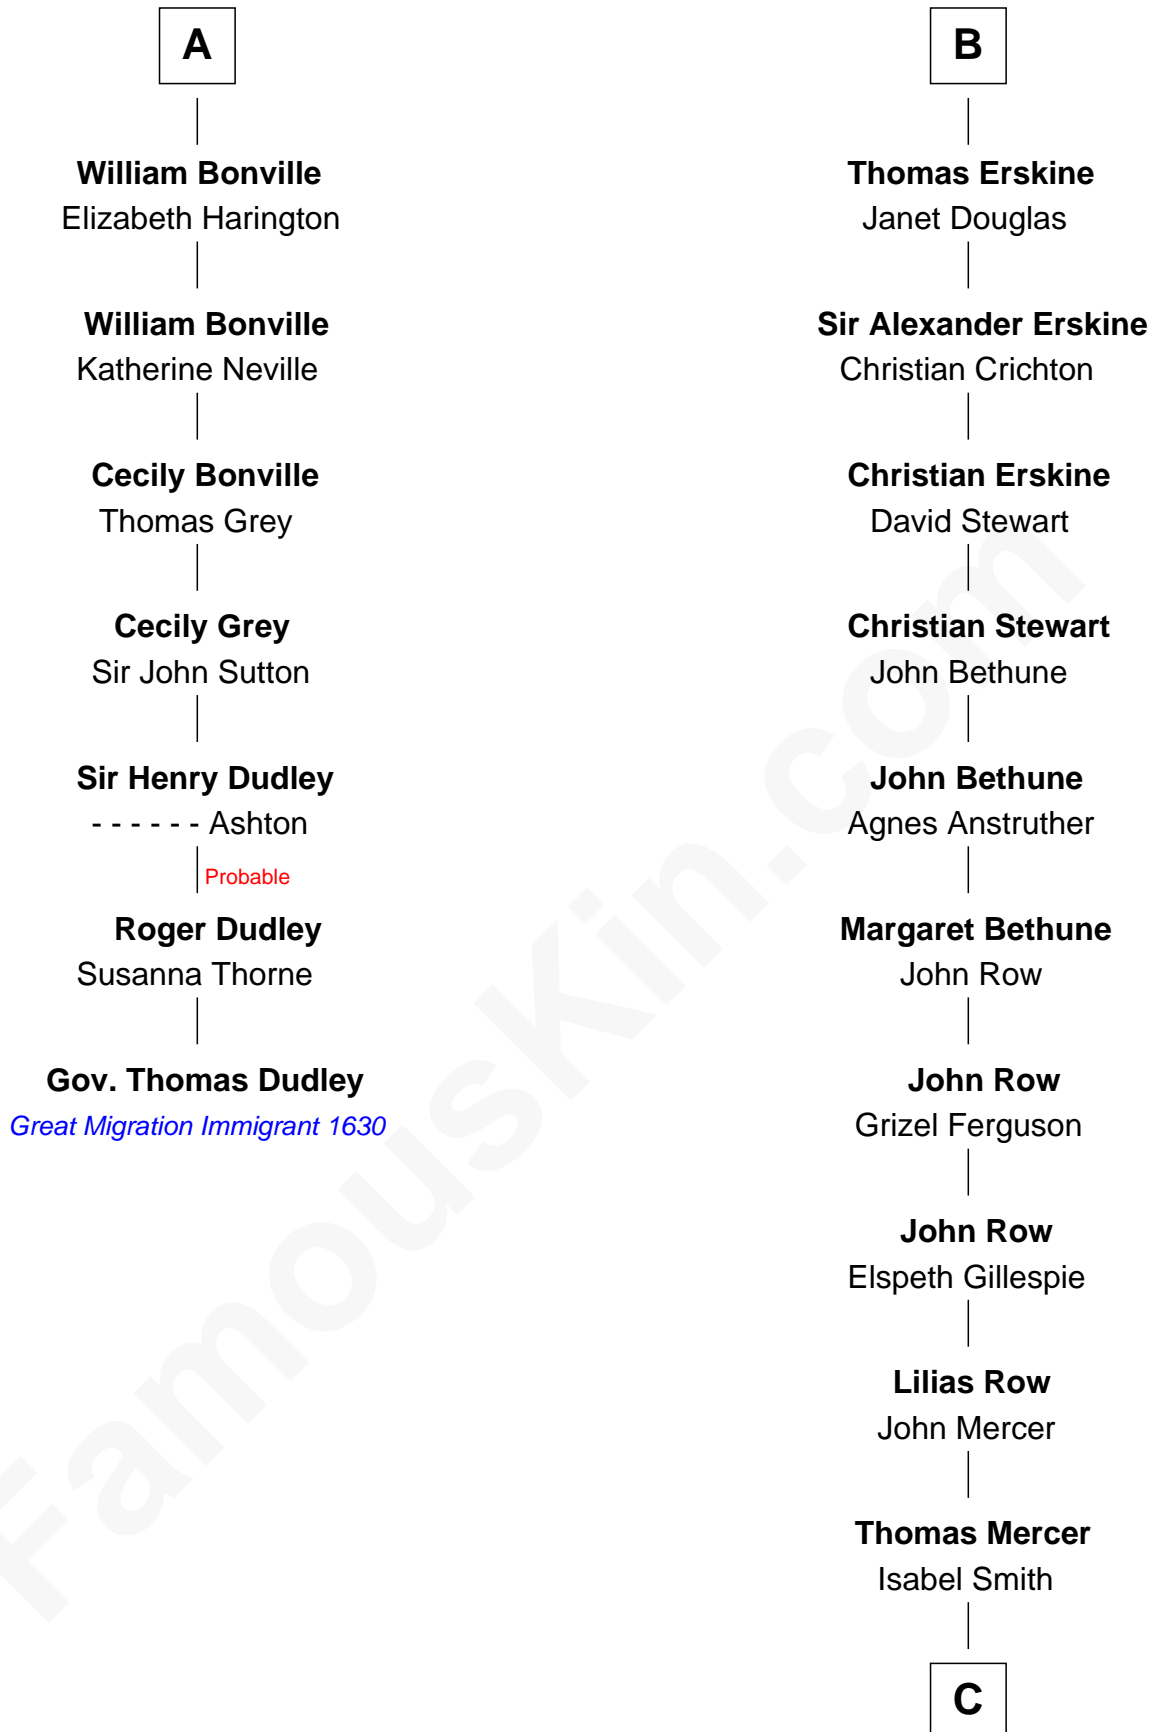

FamousKin.com

Relationship Chart of

Gov. Thomas Dudley

(1576 - 1653) Great Migration Immigrant 1630

13th cousin 5 times removed of

General Hugh Mercer
American Revolution

C

|
William Mercer

Anne Munro

|
General Hugh Mercer

American Revolution

FamousKin.com