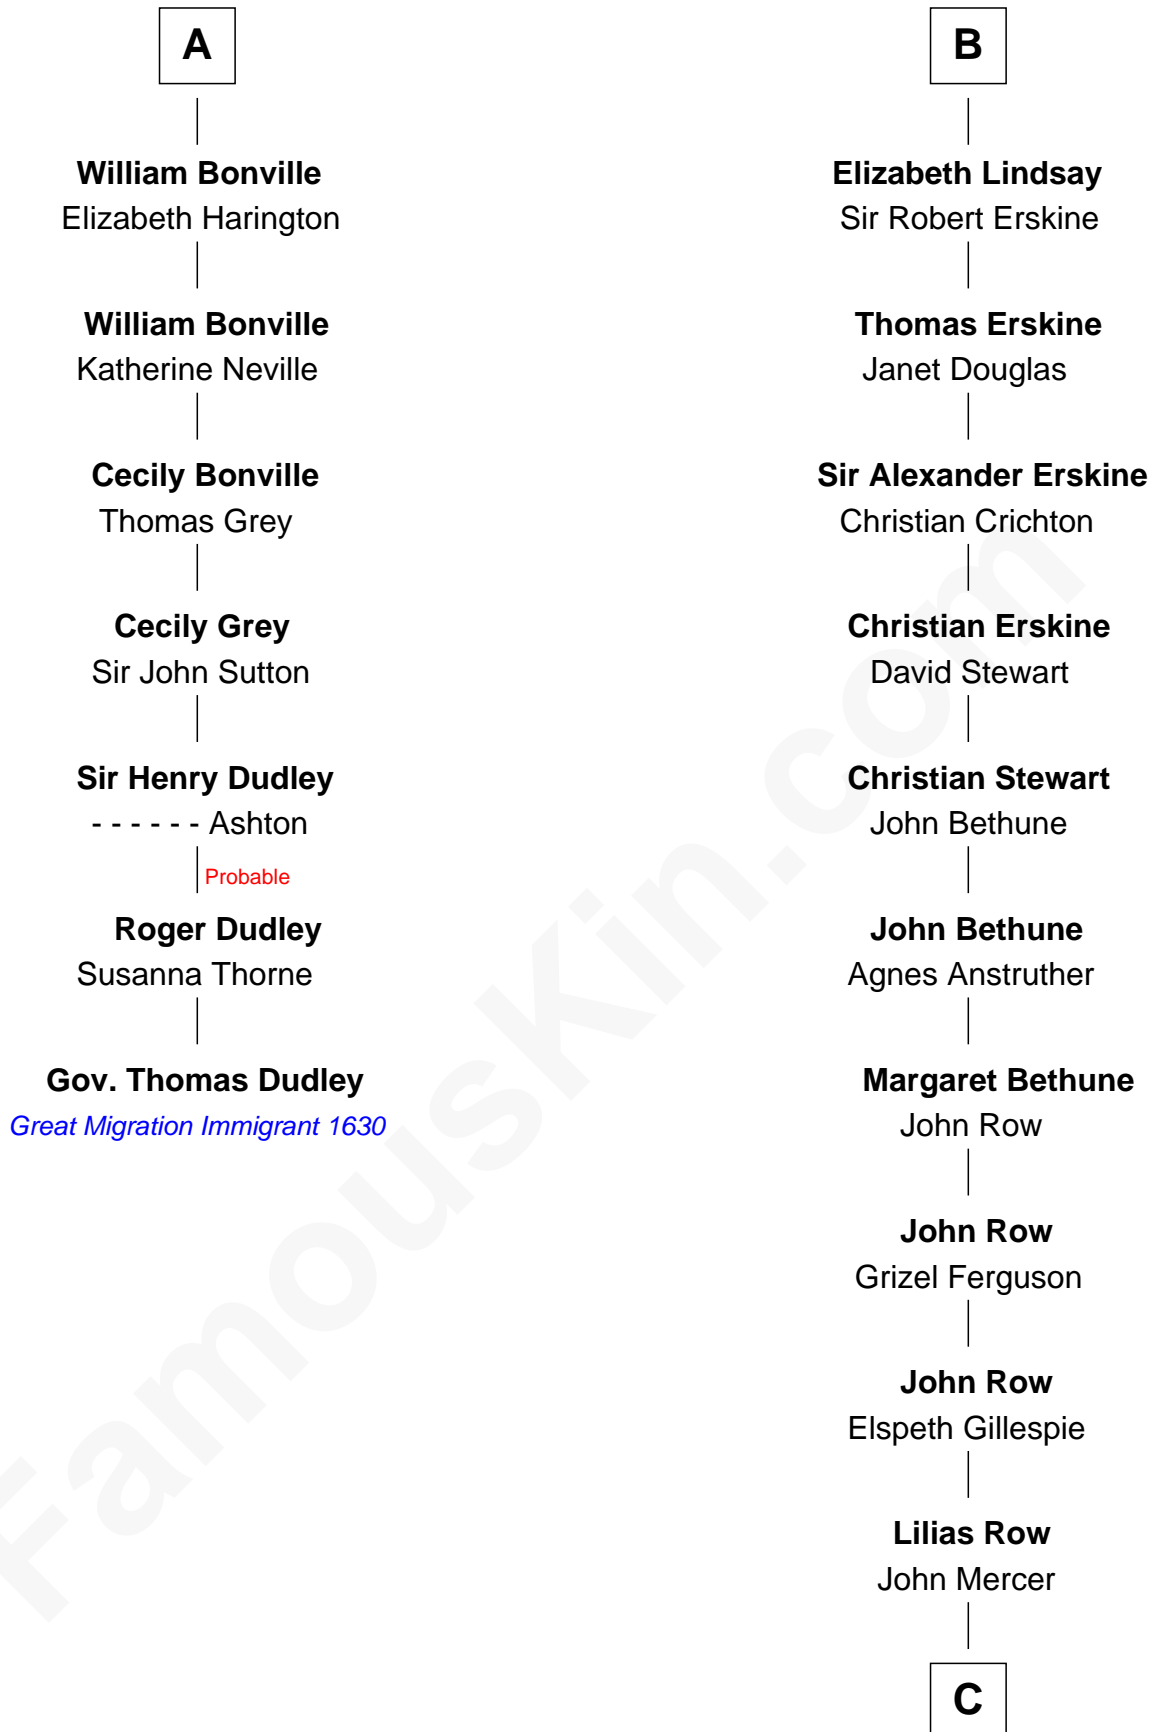

FamousKin.com

Relationship Chart of

Gov. Thomas Dudley

(1576 - 1653) Great Migration Immigrant 1630

13th cousin 6 times removed of

General Hugh Mercer
American Revolution

David of Huntingdon
Maud of Chester

C

Thomas Mercer
Isabel Smith

William Mercer
Anne Munro

General Hugh Mercer
American Revolution

FamousKin.com