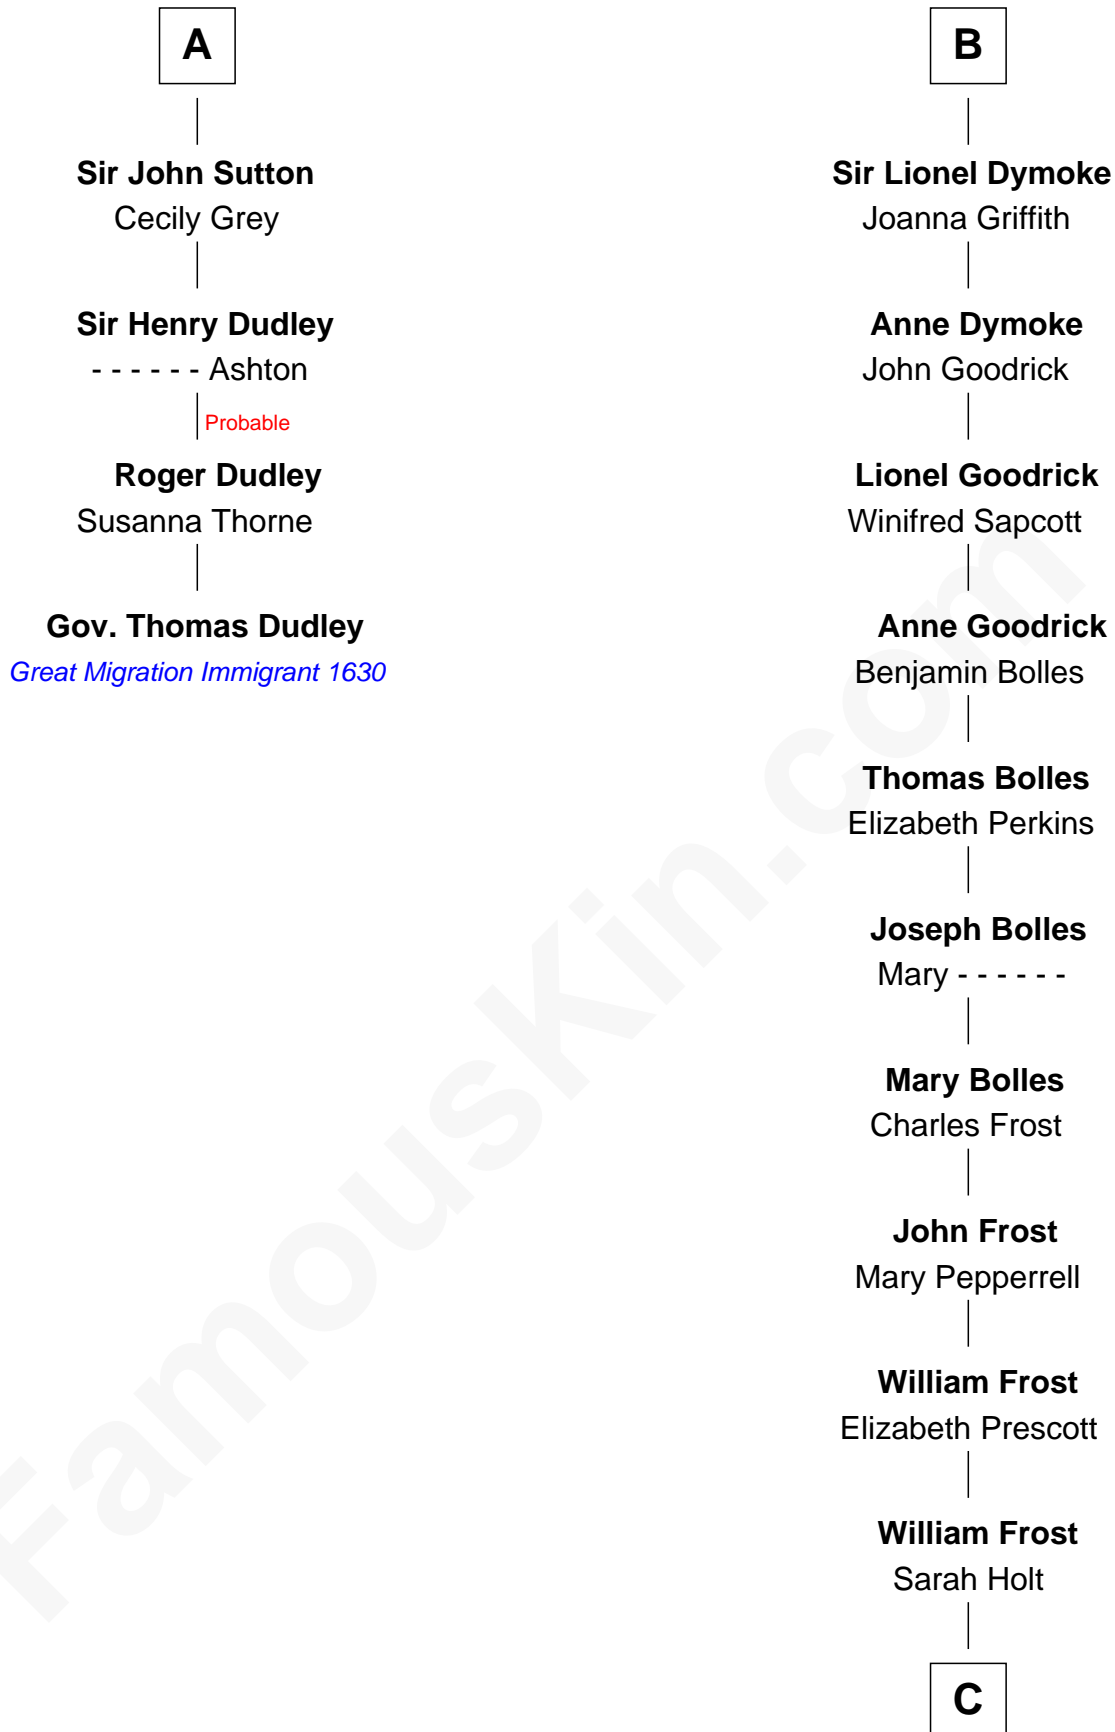

FamousKin.com

Relationship Chart of

Gov. Thomas Dudley

(1576 - 1653) Great Migration Immigrant 1630

10th cousin 10 times removed of

Robert Frost

Poet and Playwright

C