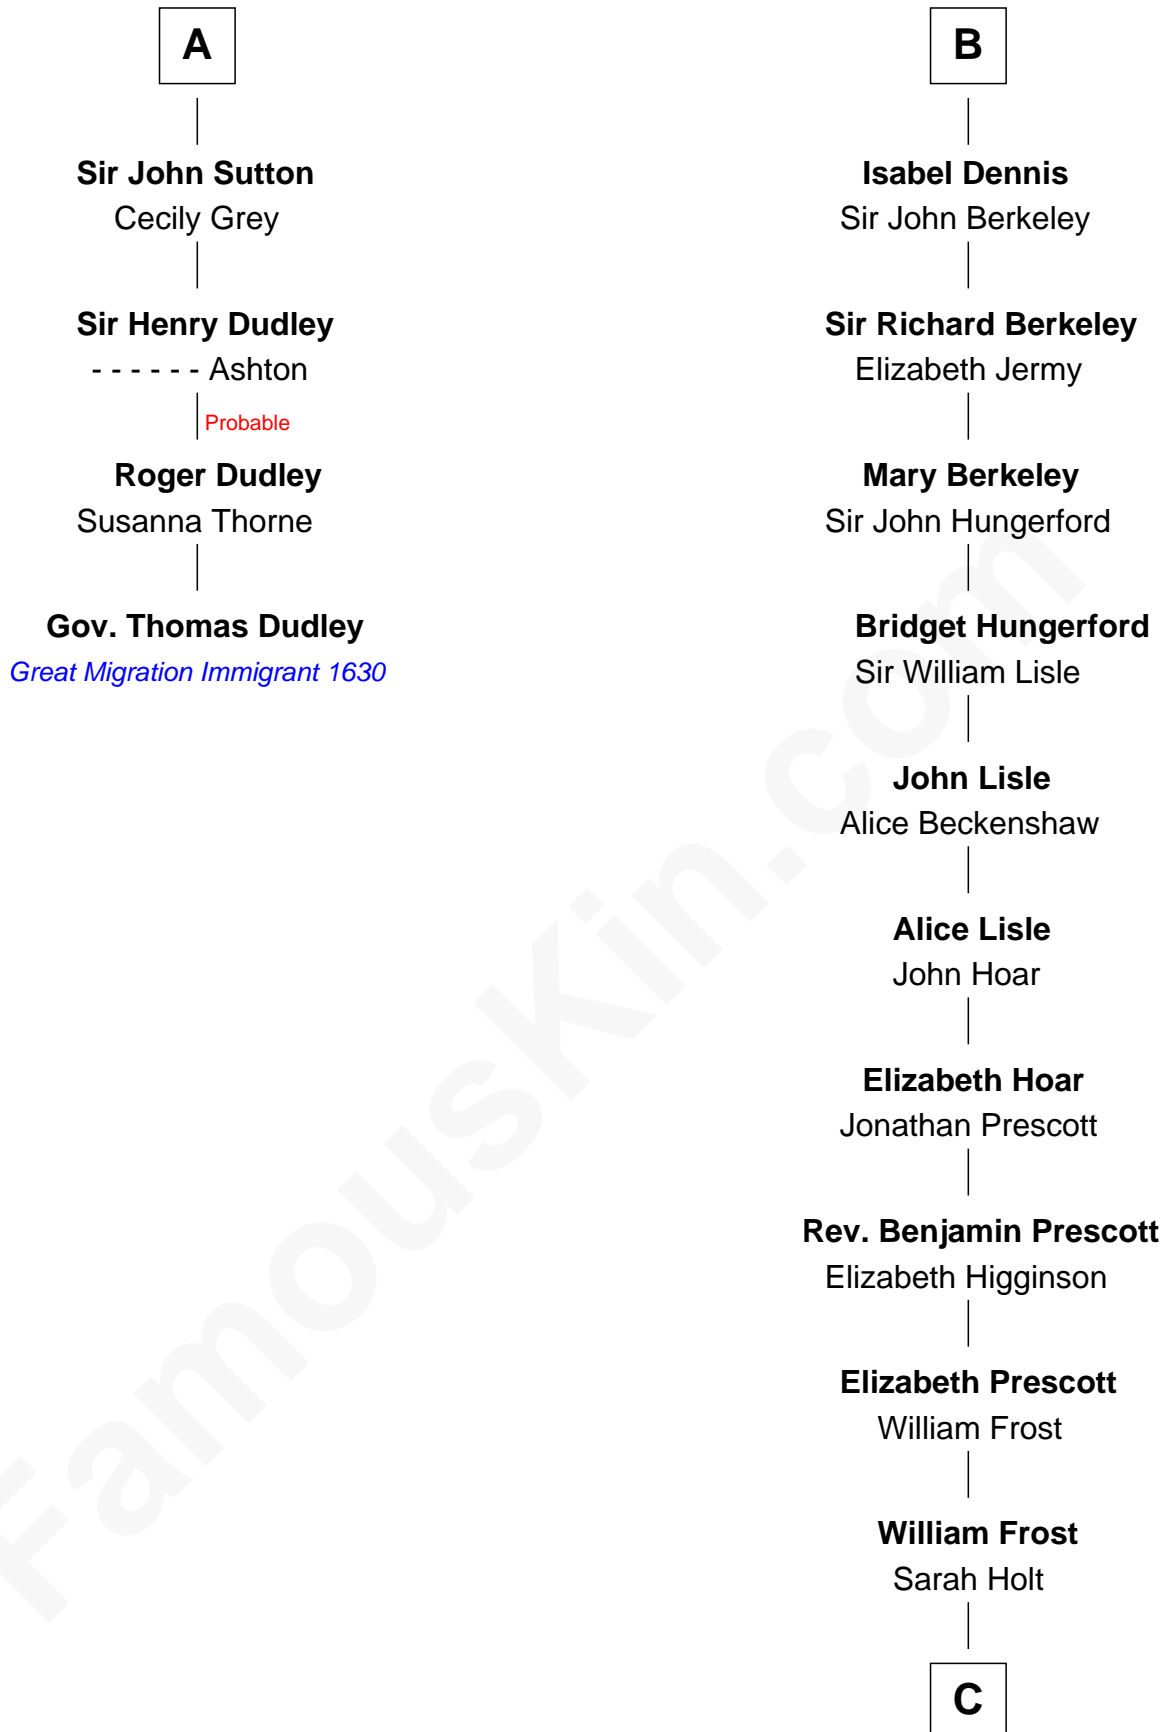

FamousKin.com

Relationship Chart of

Gov. Thomas Dudley

(1576 - 1653) Great Migration Immigrant 1630

10th cousin 10 times removed of

Robert Frost

Poet and Playwright

C

—
Samuel Abbott Frost

Mary Blunt
—

William Prescott Frost

Judith Colcord
—

William Prescott Frost

Isabella Moodie
—

Robert Frost

Poet and Playwright