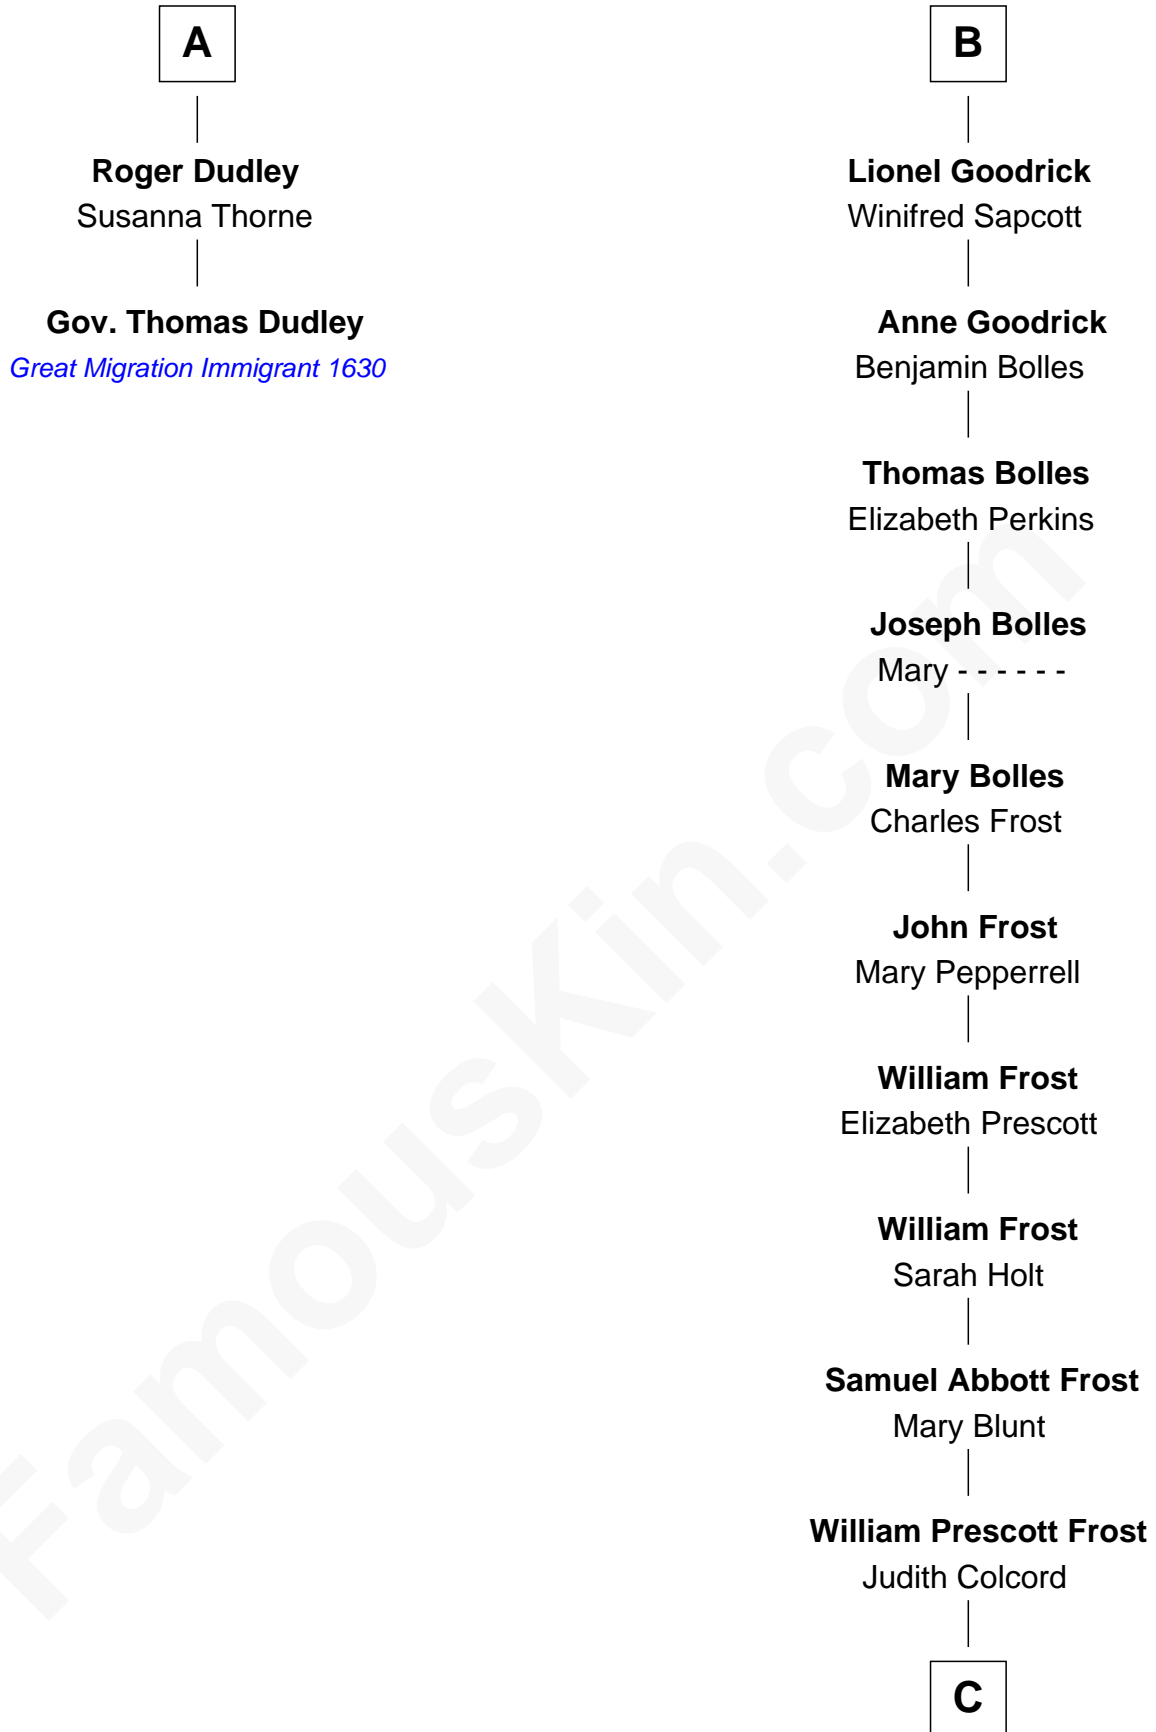

FamousKin.com

Relationship Chart of

Gov. Thomas Dudley

(1576 - 1653) Great Migration Immigrant 1630

8th cousin 10 times removed of

Robert Frost

Poet and Playwright

C