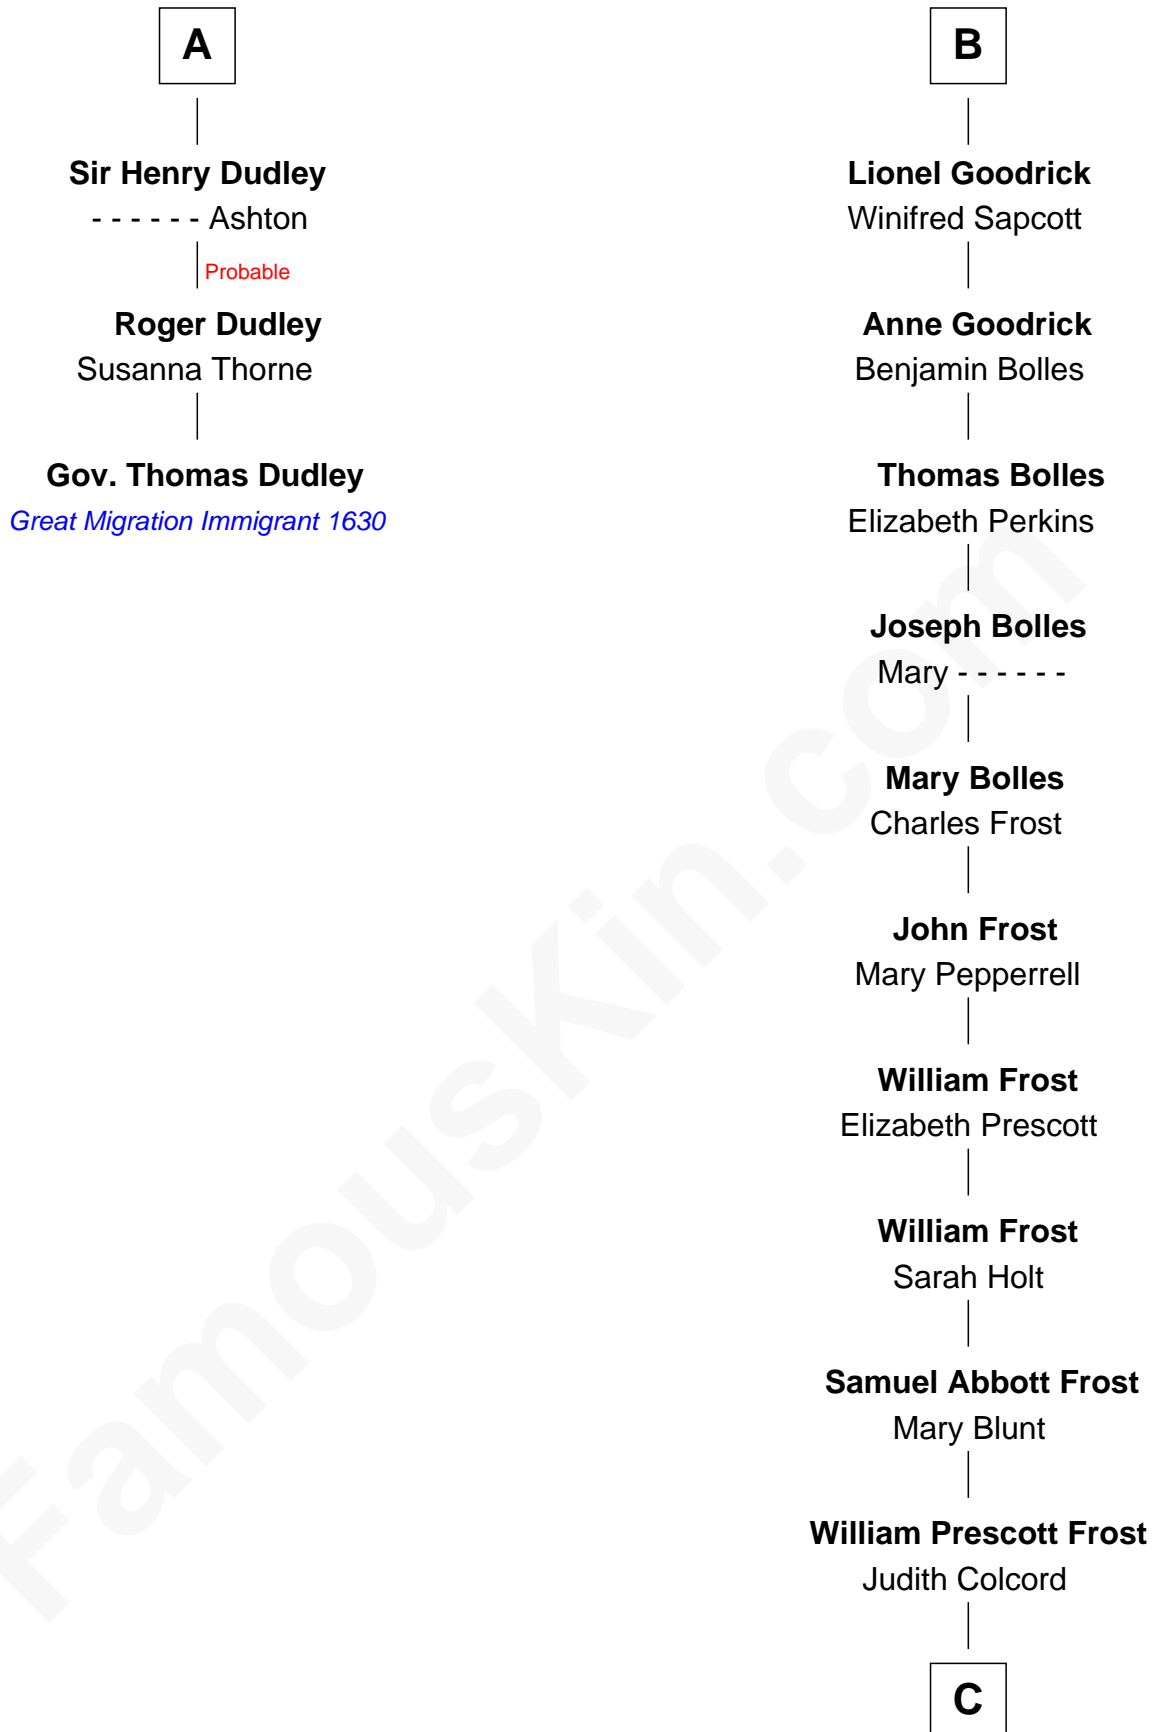

### Gov. Thomas Dudley

(1576 - 1653) Great Migration Immigrant 1630

9th cousin 9 times removed of

**Robert Frost**

Poet and Playwright

**Sir William de Ros**  
Margery de Badlesmere

**Thomas de Ros**  
Beatrice de Stafford

**Margaret de Ros**  
Sir Reynold Grey

**Margaret Grey**  
Sir William Bonville

**William Bonville**  
Elizabeth Harington

**William Bonville**  
Katherine Neville

**Cecily Bonville**  
Thomas Grey

**Cecily Grey**  
Sir John Sutton

**A**

**Maud de Roos**  
John de Welles

**John de Welles**  
Eleanor de Mowbray

**Eudo de Welles**  
Maud de Greystoke

**Sir Lionel de Welles**  
Joan de Waterton

**Margaret de Welles**  
Sir Thomas Dymoke

**Sir Lionel Dymoke**  
Joanna Griffith

**Anne Dymoke**  
John Goodrick

**B**

**C**

**William Prescott Frost**

Isabella Moodie

**Robert Frost**

*Poet and Playwright*