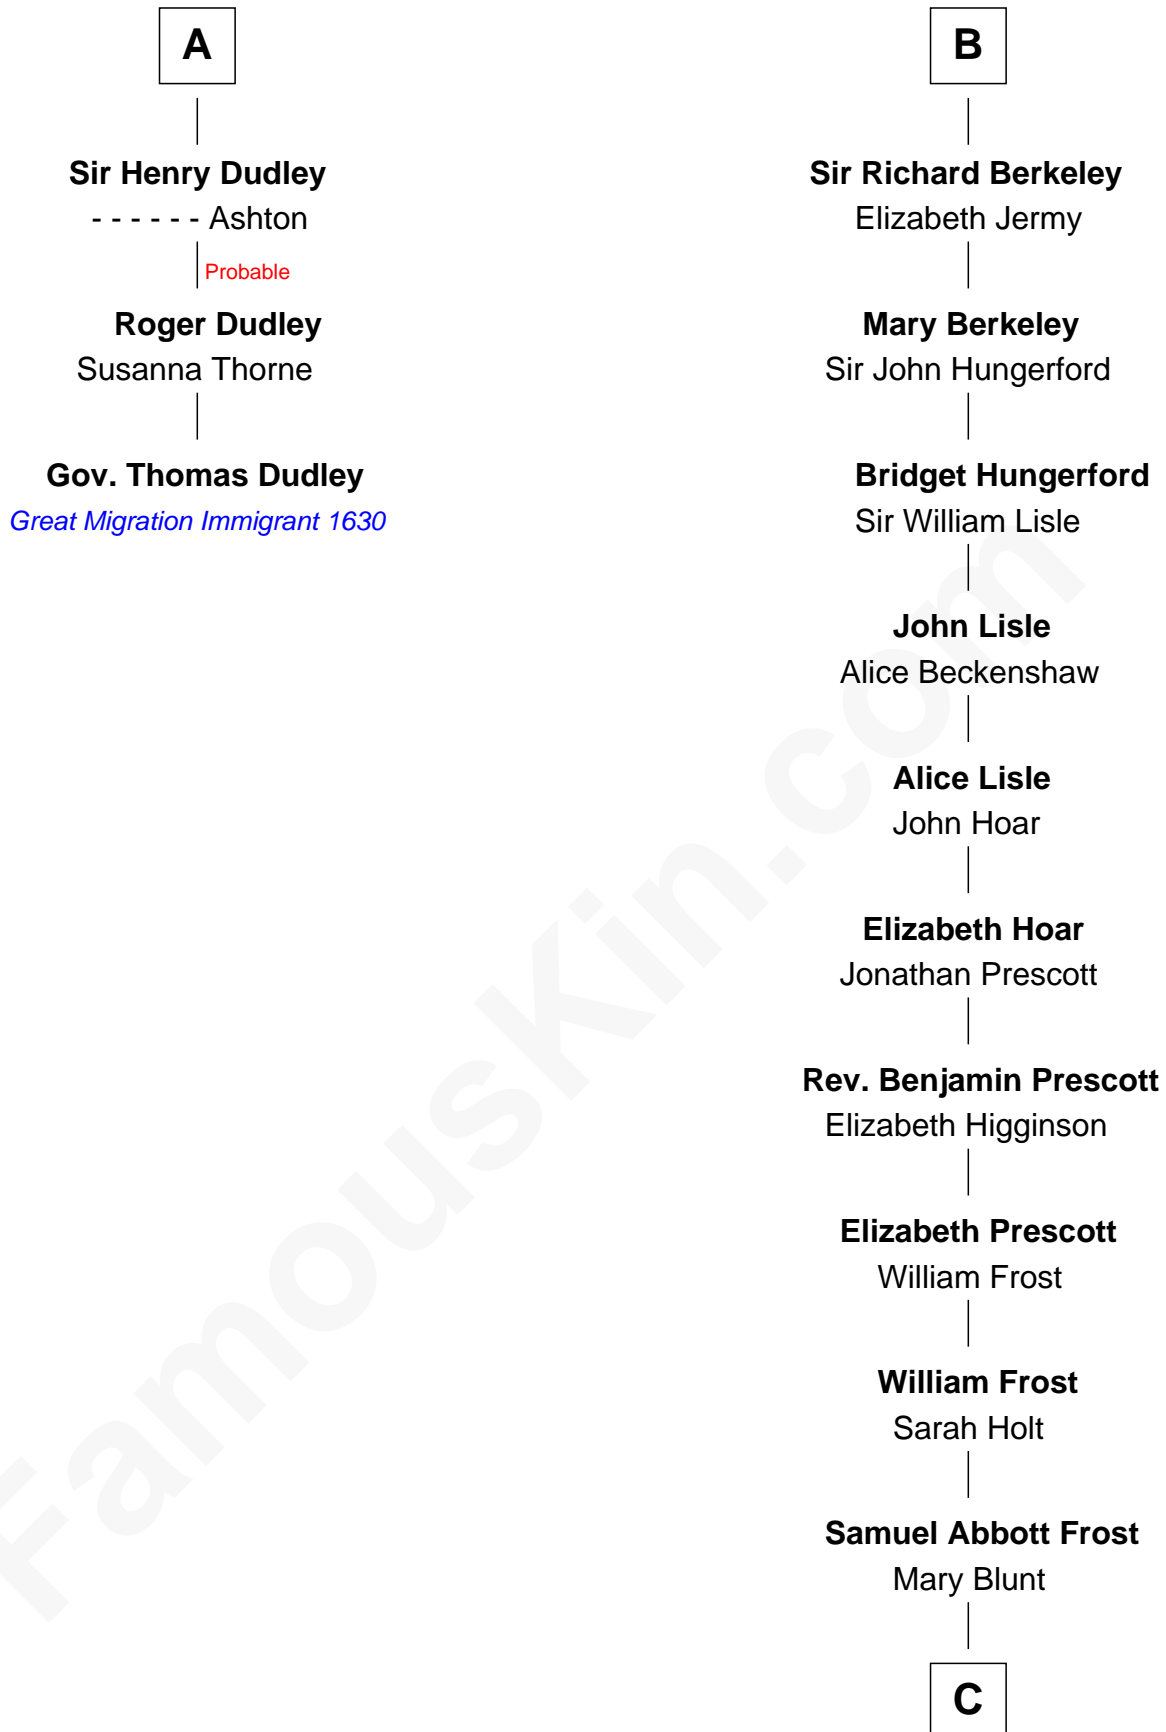

## Relationship Chart of

### Gov. Thomas Dudley

(1576 - 1653) Great Migration Immigrant 1630

9th cousin 10 times removed of

**Robert Frost**

Poet and Playwright

**Ralph de Stafford**

**C**

**William Prescott Frost**