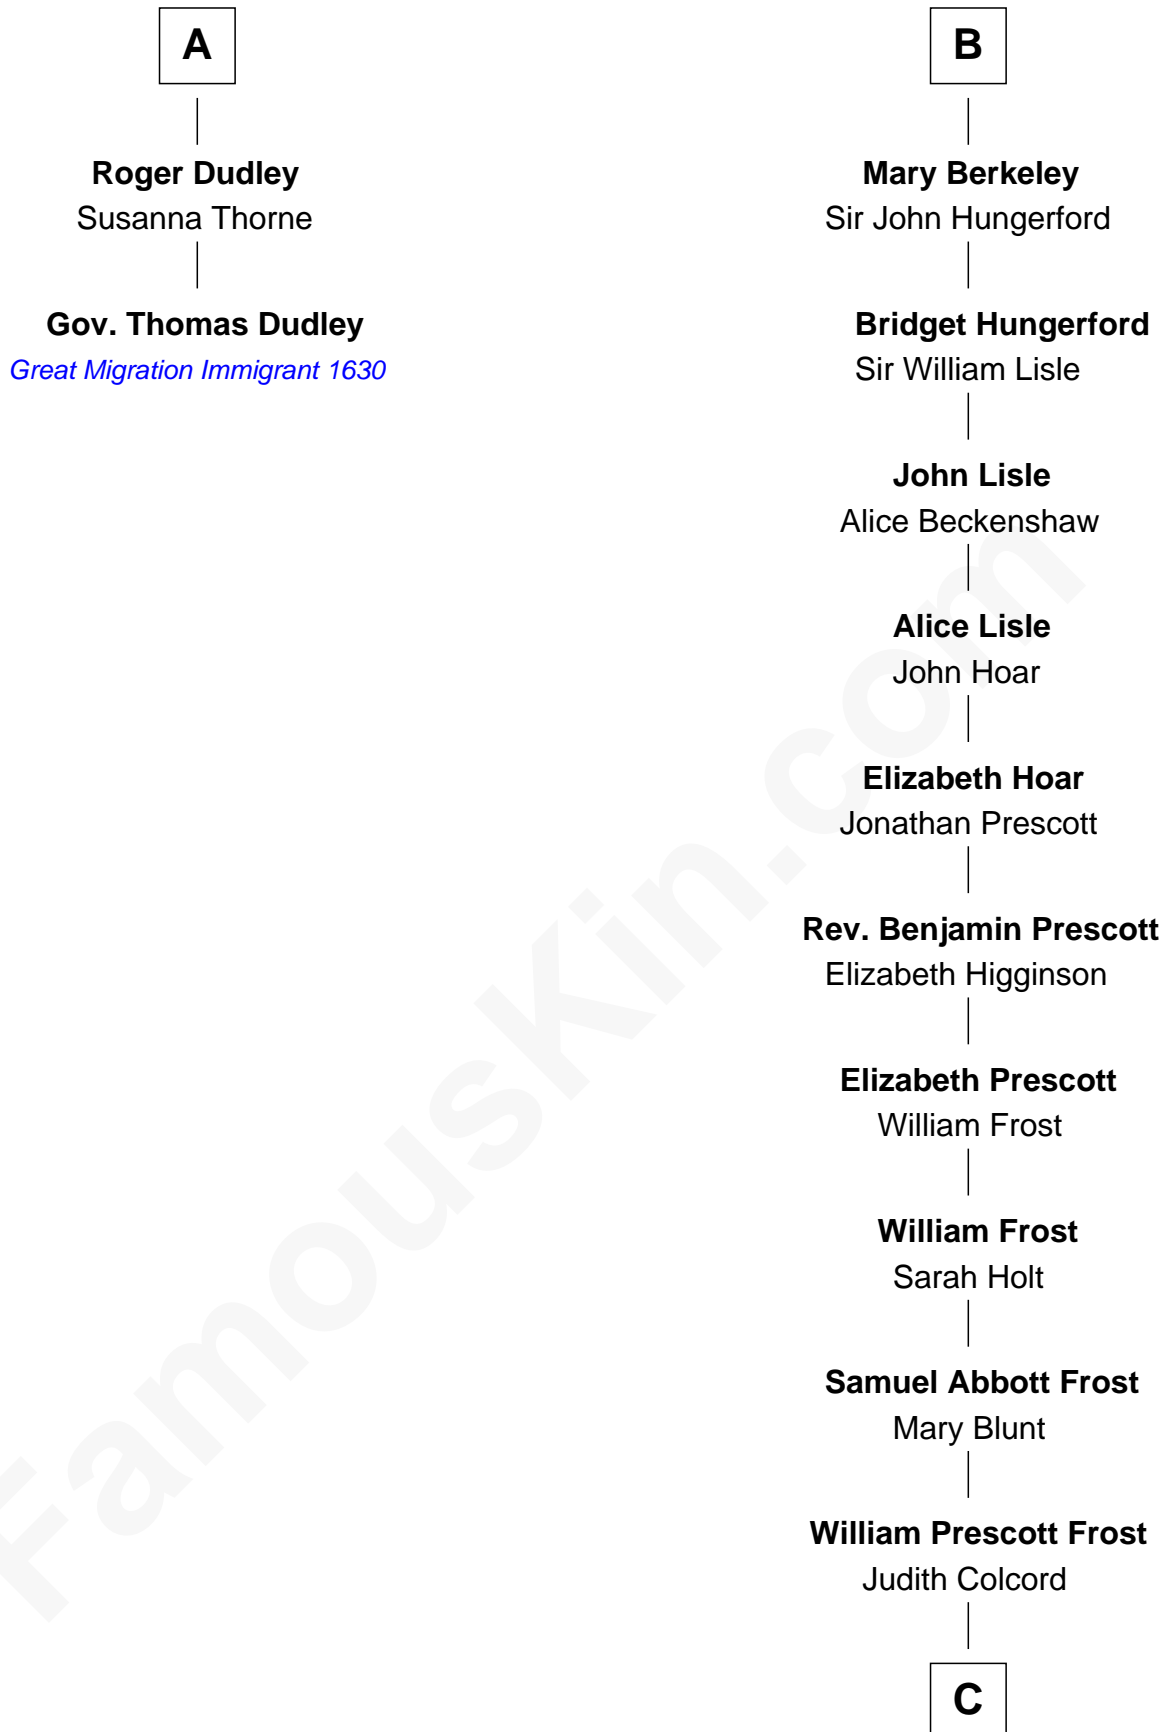

FamousKin.com

Relationship Chart of

Gov. Thomas Dudley

(1576 - 1653) Great Migration Immigrant 1630

8th cousin 10 times removed of

Robert Frost

Poet and Playwright

C