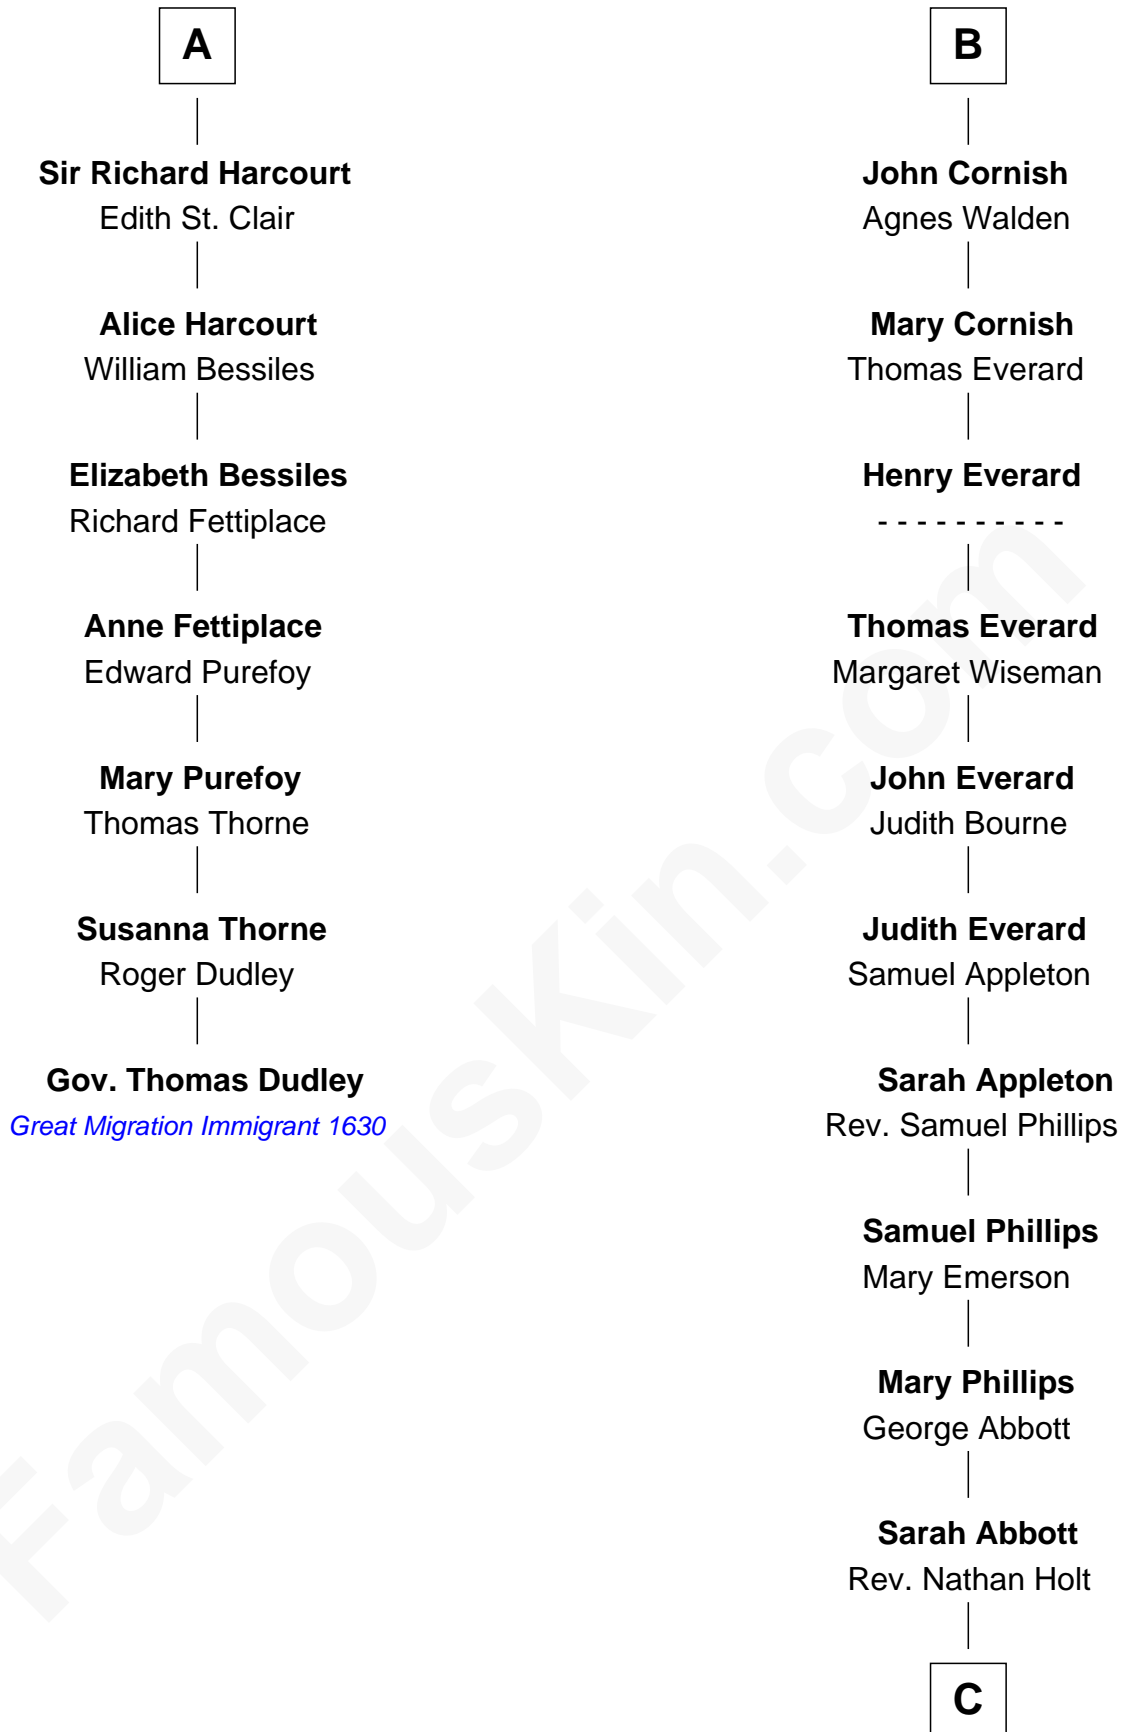

FamousKin.com

Relationship Chart of

Gov. Thomas Dudley

(1576 - 1653) Great Migration Immigrant 1630

13th cousin 8 times removed of

Robert Frost

Poet and Playwright

C

Sarah Holt
William Frost

Samuel Abbott Frost
Mary Blunt

William Prescott Frost
Judith Colcord

William Prescott Frost
Isabella Moodie

Robert Frost
Poet and Playwright

FamousKin.com