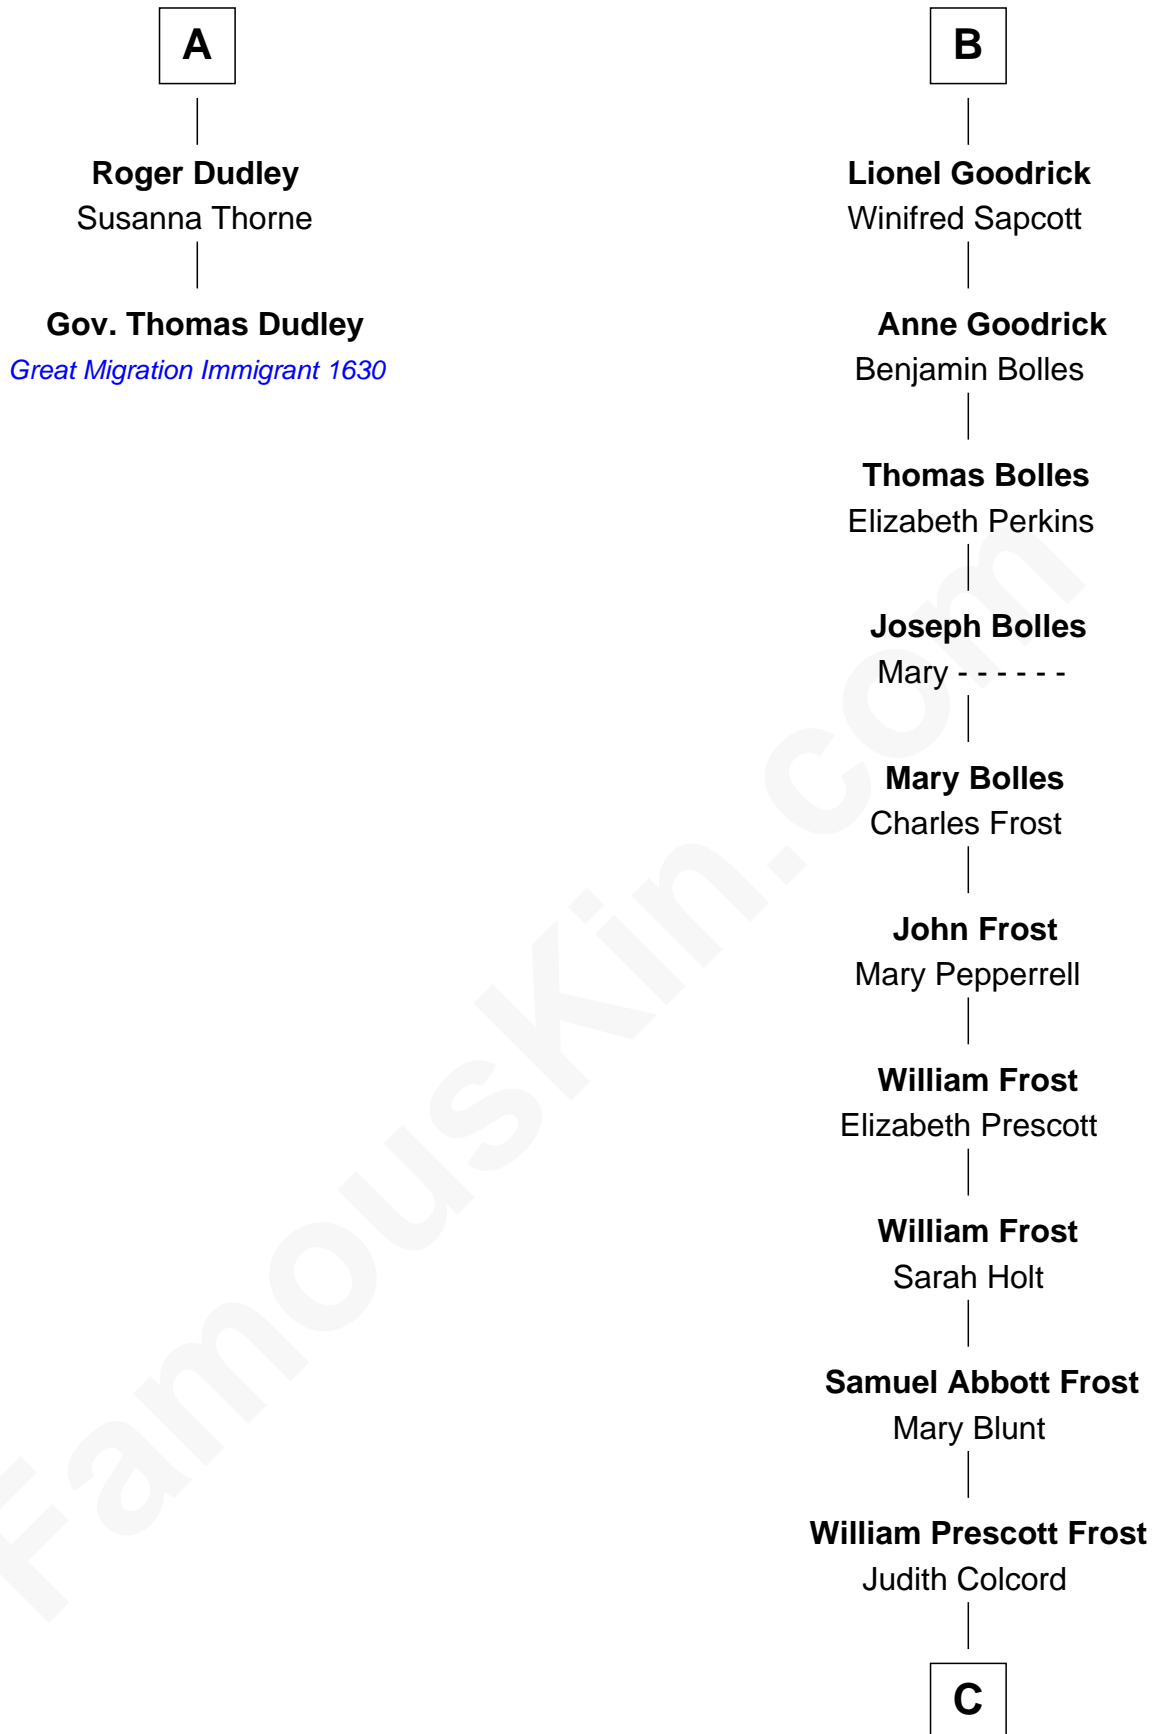

## Relationship Chart of

### Gov. Thomas Dudley

(1576 - 1653) Great Migration Immigrant 1630

8th cousin 10 times removed of

**Robert Frost**

Poet and Playwright

**Sir Henry de Percy**

Idoine de Clifford

C